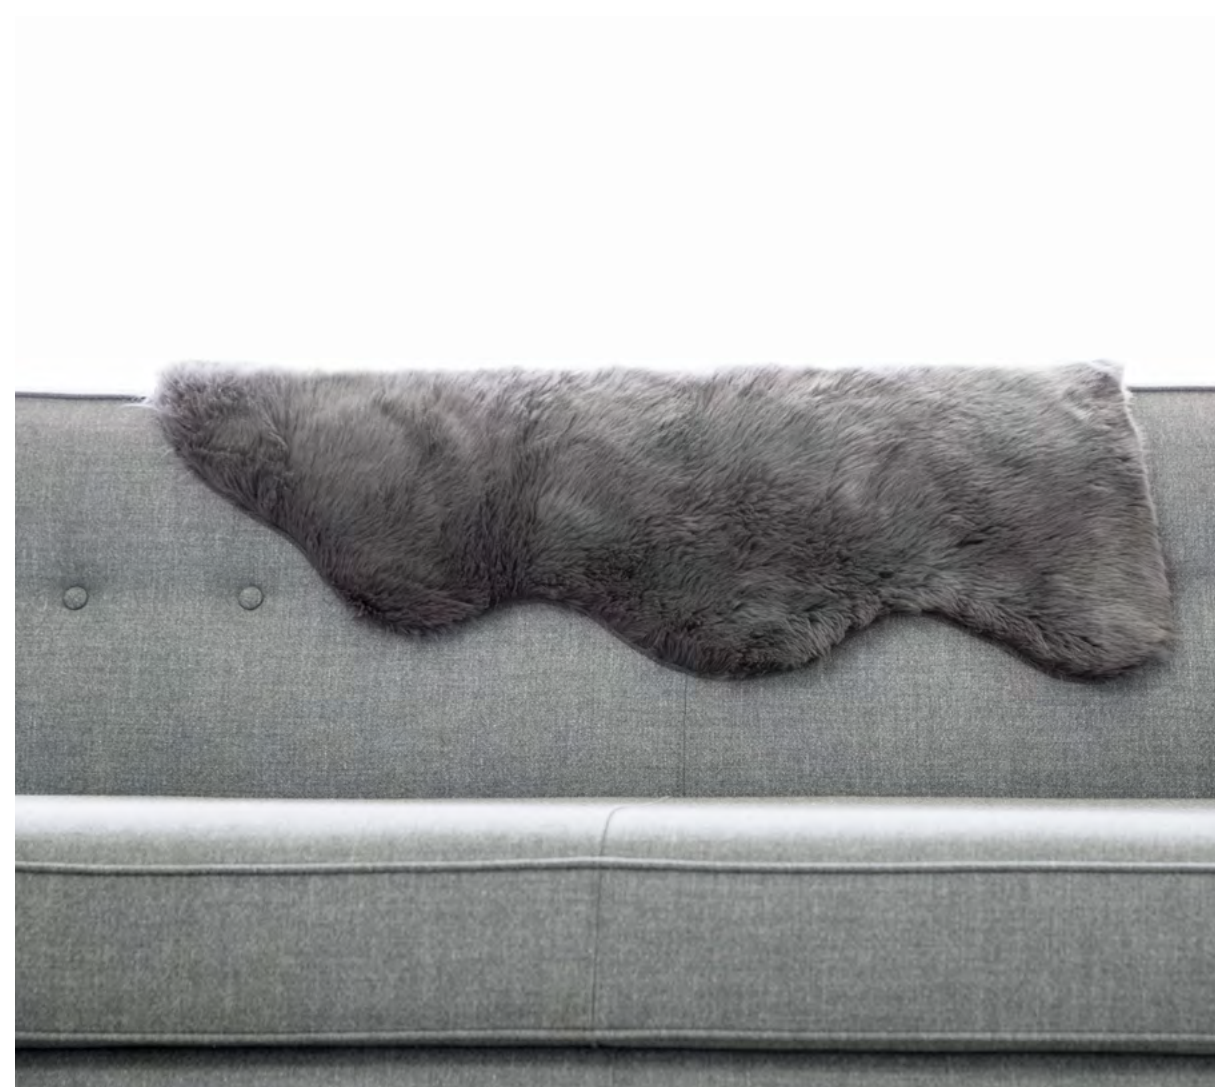

LUXE LOFT™
LAMBY | 25" x 34" | LXFLAM

CL CR
● ○