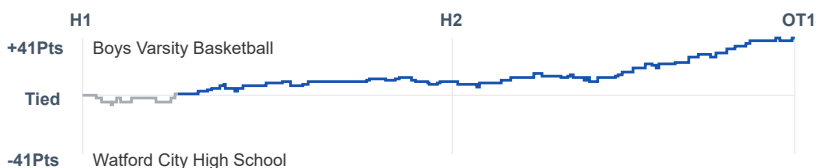

Box Score Report

SMCHS vs Watford City - Dec 14, 2019 - W 86-45

Period Stats

Team	1	2	Final
SMCHS	34	52	86
WCHS	24	21	45

Run Graph

Team Stats

	SMCHS	WCHS
Field Goal %	41.1%	36.7%
Effective Field Goal %	47.9%	39.8%
2FG Made/Attempted	20/42	15/36
2FG%	47.6%	41.7%
3FG Made/Attempted	10/31	3/13
3FG%	32.3%	23.1%
FT Made/Attempted	16/20	6/11
Free Throw Percentage	80.0%	54.5%
Points Per Possession	1.06	0.57
Transition Points	20	11
Points Off Turnovers	34	5
Second Chance Points	19	3
Points in the Paint	34	26
Offensive Rebounds	15	9
Defense Rebounds	24	27
Assists	16	11
Deflections	6	3
Steals	17	4
Blocks	1	5
Turnovers	14	34
Personal Fouls	19	17
Charges Taken	0	0

Boys Varsity Basketball

Watford City High School

Boys Varsity Basketball's Player Stats

Name	Pts	FG	3FG	FT	+/-	MINS	OREB	DREB	AST	DEFL	STL	BLK	TO	FOUL	CHG
#2 Carson Rohrich	0	0/0	0/0	0/0	+ 2	3	0	1	0	0	0	0	0	0	0
#3 Isaac Armstrong	2	0/5	0/4	2/2	+ 4	17	0	1	3	0	1	0	0	1	0
#4 Lucas Haakenson	0	0/0	0/0	0/0	+ 4	4	0	1	0	1	0	0	0	2	0
#5 Connor Puetz	0	0/1	0/0	0/0	+ 10	16	1	2	1	0	4	0	3	3	0
#10 Drew Dosch	12	5/11	1/5	1/3	+ 20	26	1	2	0	0	3	0	2	1	0
#11 Jackson Uhler	9	3/8	1/4	2/4	+ 29	23	1	5	3	0	1	0	2	4	0
#15 Michael Salwei	7	1/1	0/0	5/5	+ 7	6	2	1	1	0	0	0	1	1	0
! #20 Unknown Athlete	0	0/1	0/1	0/0	+ 14	11	0	1	0	1	0	1	1	0	0
#21 Jaxon Wiseman	19	8/20	3/8	0/0	+ 29	26	2	6	4	2	1	0	4	4	0
#22 Jackson Roerick	2	1/1	0/0	0/0	+ 2	3	0	0	0	1	0	0	0	0	0
! #23 Unknown Athlete	23	8/11	5/7	2/2	+ 37	25	0	1	2	0	3	0	1	1	0
#32 Nick Schumacher	6	1/5	0/1	4/4	+ 9	12	3	0	2	0	1	0	0	1	0
#40 Garrett Bader	2	1/3	0/1	0/0	+ 2	3	0	0	0	0	1	0	0	0	0
#42 Zach Haas	4	2/4	0/0	0/0	+ 34	21	3	2	0	0	1	0	0	1	0
! #44 Unknown Athlete	0	0/2	0/0	0/0	+ 2	3	0	0	0	1	1	0	0	0	0