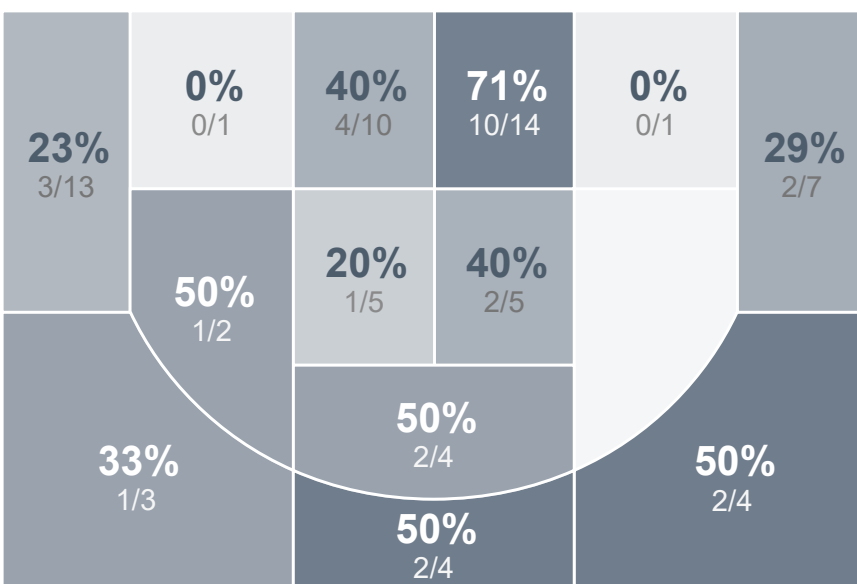

Boys Varsity Basketball