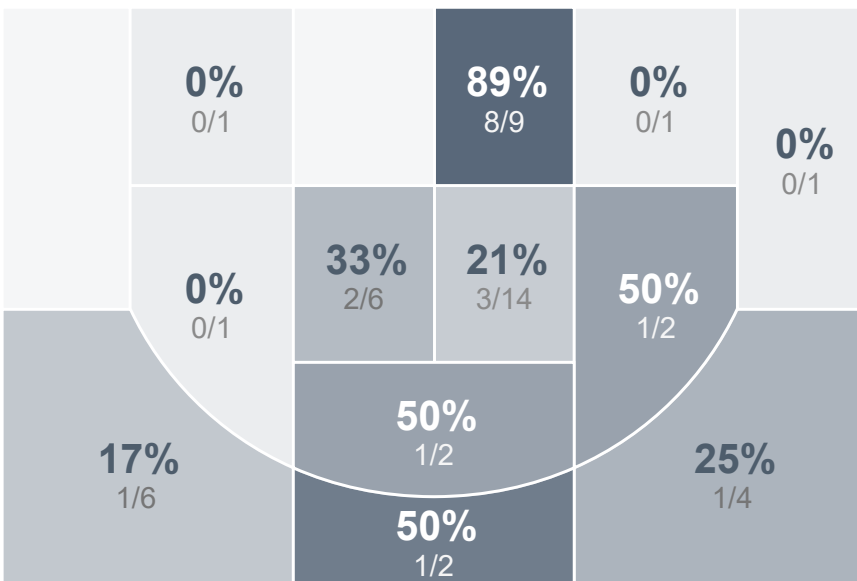

Watford City High School