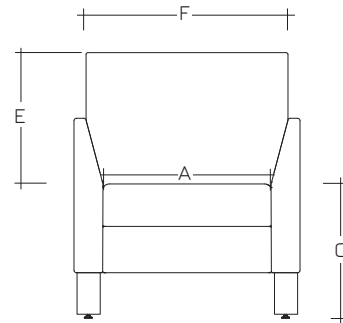

CLASS AND COMFORT

ADI

ERGONOMIC
EXECUTIVE
CONFERENCE ROOM
MULTI-PURPOSE
LOUNGE AND ✓
WAITING ROOM
INTENSIVE USE
BARIATRIC

TECHNICAL SPECIFICATIONS

- 3 models offered with the following configurations :
 - 1 seat armchair
 - 2 seat armchair
 - 3 seat armchair
- Seats and backrests made of plywood with high resilience polyurethane foam and upholstered using the Suspension technique
- Cylindrical, square or Y shaped 4-leg frames (except MY3), available in many finishes
- Options include ground fasteners, connecting elements to connect chairs quickly and easily as well as connectivity module with power and USB outlets

MY1
A : 24³/₄"
C : 18¹/₂"
E : 18³/₈"
F : 29¹/₂"

MY2
A : 47"
C : 18¹/₂"
E : 18³/₈"
F : 51¹/₂"

MY3
A : 69"
C : 18¹/₂"
E : 18³/₈"
F : 73³/₄"

3450, 1re Rue
St-Hubert (Québec) J3Y 8Y5 Canada
T 450.926.1004 / 800.663.6794
F 450.926.0013