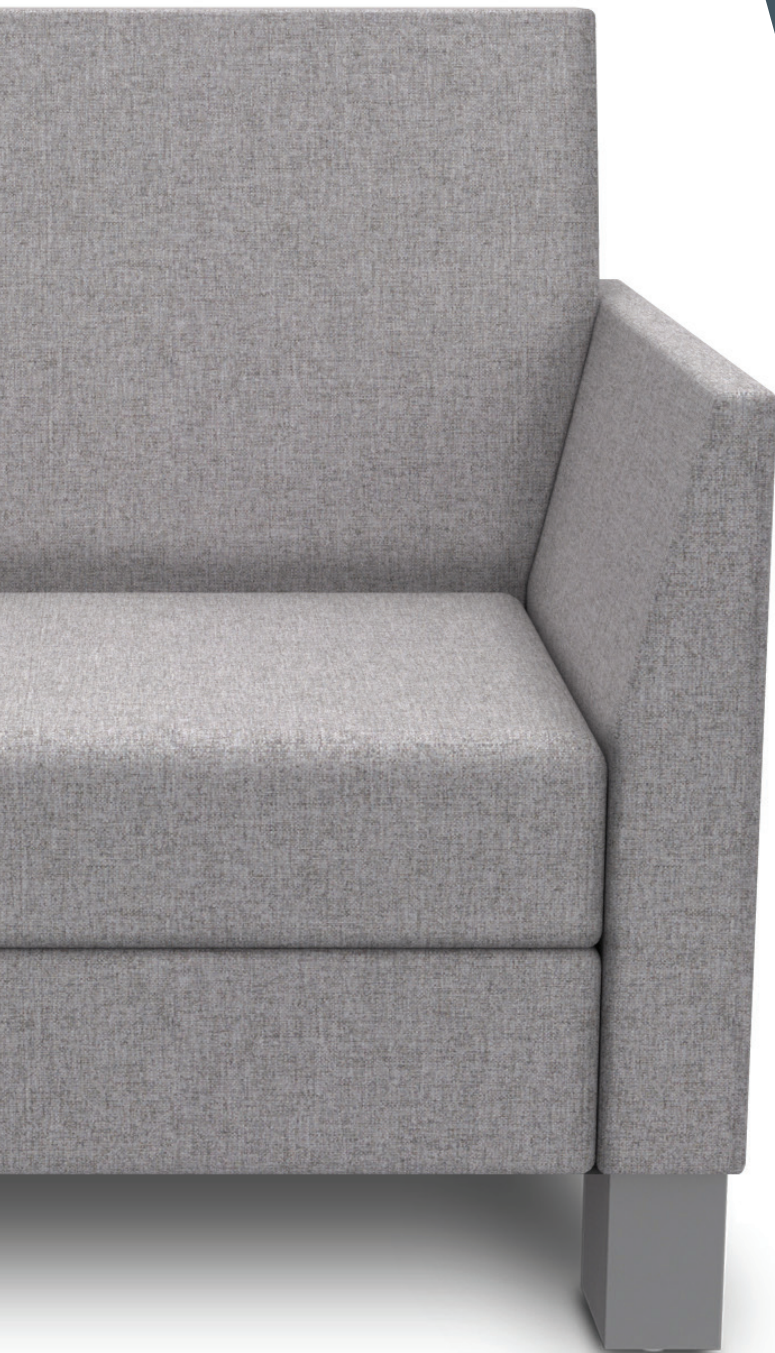

Maya

With a chic and comfortable look, the Maya premium office chair range is perfectly designed to elegantly dress up all meeting and collaboration areas. It will be enough for you to juxtapose a few one or two seat armchairs to embellish your entrance hall!

CLASS AND COMFORT

ADI

ERGONOMIC
EXECUTIVE
CONFERENCE ROOM
MULTI-PURPOSE
LOUNGE AND ✓
WAITING ROOM
INTENSIVE USE
BARIATRIC

TECHNICAL SPECIFICATIONS

- 3 models offered with the following configurations :
 - 1 seat armchair
 - 2 seat armchair
 - 3 seat armchair
- Seats and backrests made of plywood with high resilience polyurethane foam and upholstered using the Suspension technique
- Cylindrical, square or Y shaped 4-leg frames (except MY3), available in many finishes
- Options include ground fasteners, connecting elements to connect chairs quickly and easily as well as connectivity module with power and USB outlets