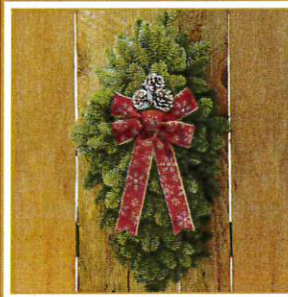

Item #	Item Name
S4M	Holiday Gift Door Swag

- This fragrant Noble fir door swag is made entirely of Noble fir, an evergreen exclusive to the Pacific Northwest, this door swag is complemented by snowy white pine cones and a checkered tree bow (bow style may vary).

$75