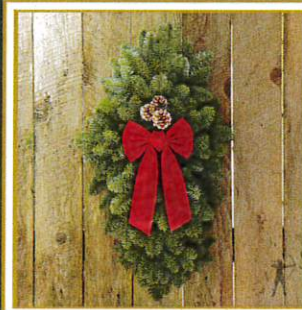

Item #	Product Name
S4	Noble Fir Door Swag

- Designed for guaranteed sustainability and quality, this item is the perfect alternative to a wreath.
- Includes 1 set of snow dusted cones and a red bow. Approximately 30 in x 19 in.

$36