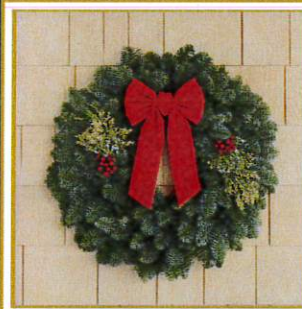

Item #	Product Name
W4	22" Mixed Evergreen Wreath

- An aromatic combination of noble fir, incense cedar and berried juniper
- Red faux holly berries
- Pre-tied red velvet water repellent bow in separate bag
- Simple decorating instructions with illustrations

$38