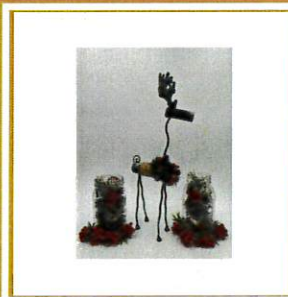

Item #	Item Name
R4M	Tall Snowy Gift Reindeer

- Our tall, snowy reindeer is approximately 19" tall, snow dusted with a faux wreath and crafted from high quality metal, ensuring durability and longevity so you can enjoy its beauty for years to come

$56

Organization Name :
Contact Name :
Phone :
Email :