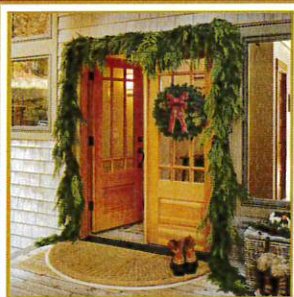

Item #	Item Name
EGM	Evergreen Gift Set

- One 22 in. Mixed Evergreen Gift Wreath with red and gold snowflake bow
- Two stunning ten-foot cedar garlands
- Guaranteed fresh delivery within the first two weeks after Thanksgiving
- Personalized gift message

$141