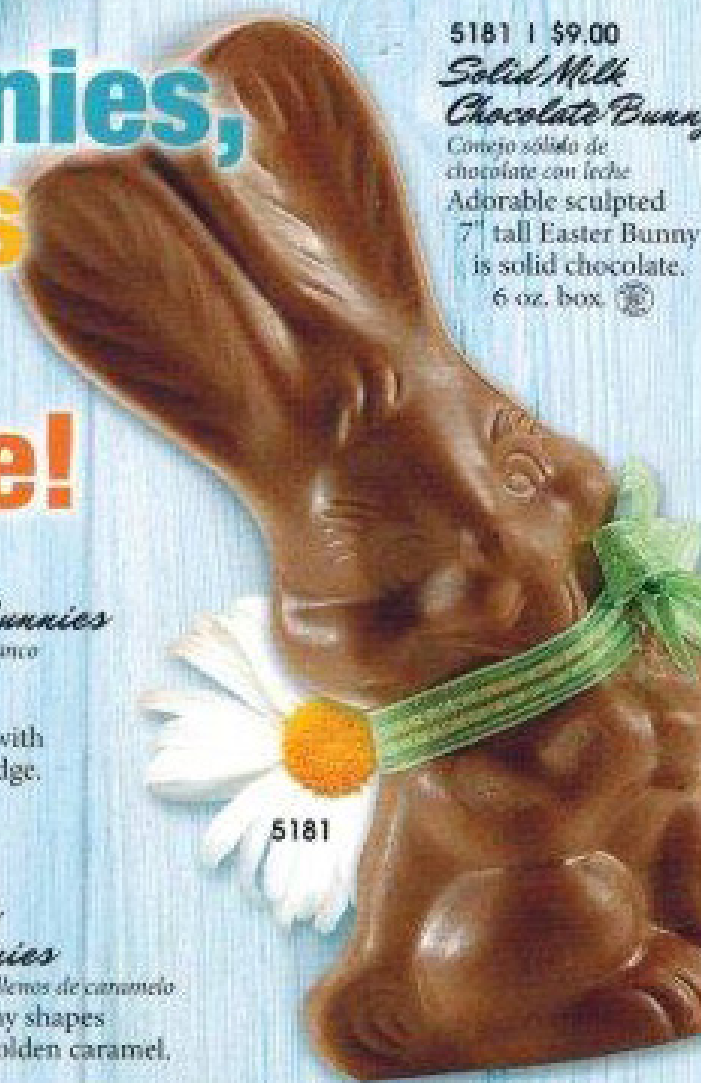

Signature
CHOCOLATES®

5142

Bunnies, Eggs and More!

5181 | \$9.00
*Solid Milk
Chocolate Bunny*
Conejo sólido de
chocolate con leche
Adorable sculpted
7" tall Easter Bunny
is solid chocolate.
6 oz. box.

5323

5142 | \$9.00
White Fudge Bunnies
Conejitos de chocolate blanco
con centro de chocolate
White confection
bunny shapes filled with
creamy chocolate fudge.
6.5 oz. box.

5323 | \$9.00
*Milk Chocolate
Caramel Bunnies*
Conejitos de chocolate rellenos de caramelo
Milk chocolate bunny shapes
filled with flowing golden caramel.
6.5 oz. box.