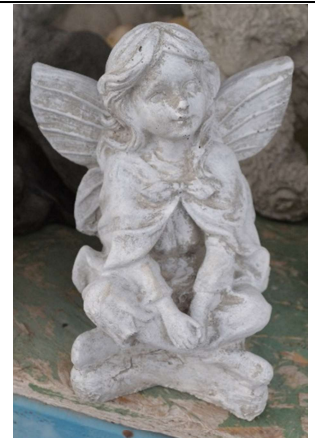

HT: 9"

Large Fairy Sleeping Door  
A200C

\$23

HT: 11"

Large Pointy Arched Fairy Door  
A200A  
\$25  
HT: 13"

Small A-Frame Fairy Door  
A200E  
\$15

HT: 4"

Mushroom House  
A200G  
\$28.00  
HT: 8.5"

Small Fairy Girl  
A629  
\$28.00  
Size: 5" x 4" x 7"

Fairy  
A627  
\$45  
SIZE: 10" X 10" X 10"

Leafy Fairy Critter  
S422  
\$18.00  
HT: 10" W: 5.5"

SC

Fairy on Pedestal  
A116  
\$65.00  
HT: 21"

Fairy on Rocks  
S374  
\$100