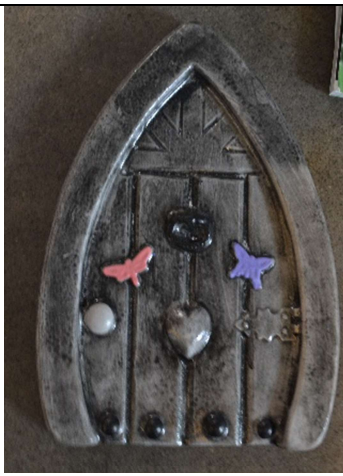

Dragonfly On Rose  
A257  
\$18.00  
Size: 4" X 4" X 5"

Butterfly with Flowers  
A260  
\$70.00  
Size: 13" x 4" x 12"

Butterfly on Rock  
A259  
\$38.00  
Size: 11" x 8" x 9"

Dragonfly on Rock  
A258  
\$26.00  
Size: 9" x 3.5" x 9"

Round Heart Fairy Door  
A200D

\$23

HT: 8.5"

Small Round Fairy Door  
Freestanding  
A200F

\$15

HT: 5"

Round Flower Fairy Door  
A200B

\$23