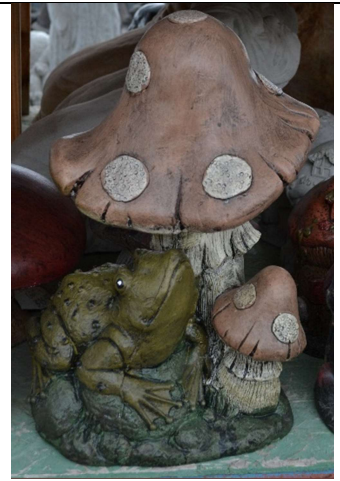

**Gnome on Mushroom**  
G235  
\$45  
Size: 5" X 5" X 10"

**Tall Natural Mushroom**  
G263A  
\$35.00  
HT: 9.5"  
**(Taller top)**

**Stumpy Natural Mushroom**  
G263  
\$35.00  
HT: 9.5"  
**(Shorter top)**

**Jolly Face Mushroom**  
G262  
\$50.00  
Size: 8" X 8" X 10"

Baby Mushroom with Turtle  
S413E  
\$60.00  
Size: 9.5" X 9" X 12"

Mushroom with Elf  
G254  
\$75.00  
Size: 15" X 11" X 15"

Baby Mushroom  
G257  
\$35.00  
Size: 8" X 8" X 7"

Mushroom with Frog  
G276  
\$65.00

Tall Skinny Mushroom  
S413A  
\$33.00  
HT: 14"  
\*DISCONTINUED –  
FINAL FEW\*

SM Skinny Mushroom  
S413C  
\$33.00  
HT: 10"  
\*DISCONTINUED –  
FINAL FEW\*

Chubby Mushroom  
S413B  
\$33.00  
HT: 8"  
\*DISCONTINUED –  
FINAL FEW\*