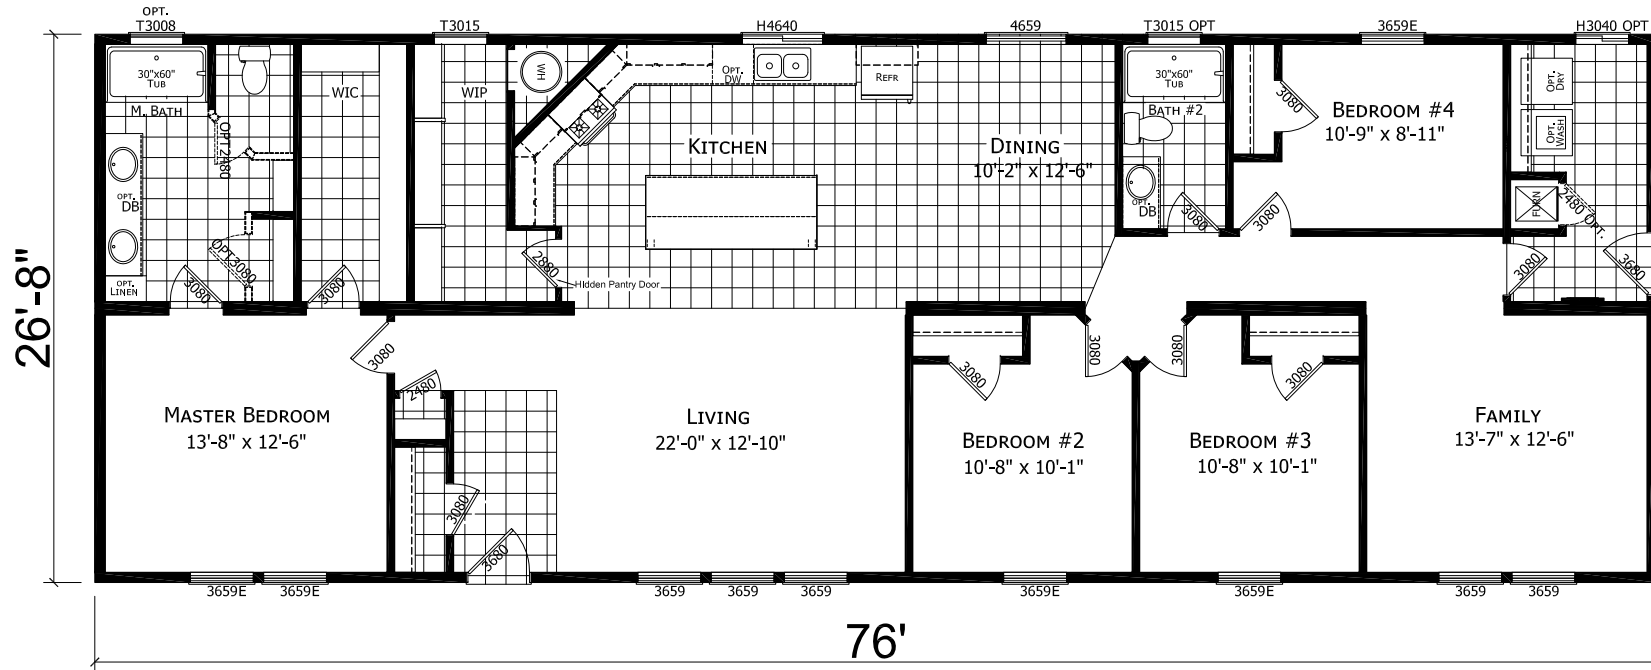

MODEL 17-HV-4764M

4 BEDROOM, 2 BATH
 ACTUAL SIZE: 76' x 26'-8"
 TOTAL AREA: 2,026 SQ. FT.

USE THIS ARRANGEMENT FOR
 4 BEDROOM WITH LARGE UTILIT OR 5TH BEDROOM OPTION

CHAMPION
 MANUFACTURED BEAUTIFULLY™
 1425 SUNNYSIDE RD. WEISER, ID 83672

MODIFICATIONS

PROJECT: 17-HV4764M
 76' x 26'-8" 4 BD 2 BTH

TITLE: LITERATURE PLAN

SHEET: L-101

PROPRIETARY AND CONFIDENTIAL
 THESE DRAWINGS AND SPECIFICATIONS ARE ORIGINAL
 PROPRIETARY AND CONFIDENTIAL MATERIALS OF CHAMPION
 COPYRIGHT © 1976-2017 BY CHAMPION

DRAWN BY: J. ALDRICH
 DATE: 07-13-18
 SCALE: 5/32" = 1'-0"

FILENAME: HV4764M PFS APPROVAL