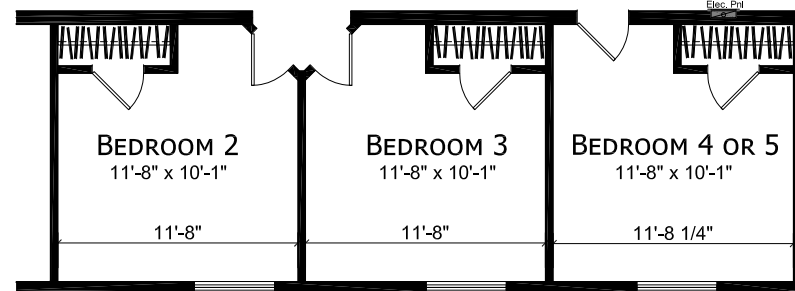

MODEL 17-HV-4764M

4 BEDROOM, 2 BATH
 ACTUAL SIZE: 76' x 26'-8"
 TOTAL AREA: 2,026 SQ. FT.

USE THIS ARRANGEMENT FOR
 4 BEDROOM WITH LARGE UTILIT OR 5TH BEDROOM OPTION

CHAMPION
 MANUFACTURED BEAUTIFULLY™
 1425 SUNNYSIDE RD. WEISER, ID 83672

MODIFICATIONS

PROJECT: 17-HV4764M
 76' x 26'-8" 4 BD 2 BTH

TITLE: LITERATURE PLAN

SHEET: L-101

PROPRIETARY AND CONFIDENTIAL
 THESE DRAWINGS AND SPECIFICATIONS ARE ORIGINAL
 PROPRIETARY AND CONFIDENTIAL MATERIALS OF CHAMPION
 COPYRIGHT © 1976-2017 BY CHAMPION

DRAWN BY: J. ALDRICH
 DATE: 07-13-18
 SCALE: 5/32" = 1'-0"

FILENAME: HV4764M PFS APPROVAL