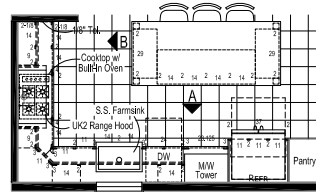

PONDEROSA

72'-0"

26'-8"

Optional 3 Windows

72 Version - 3 Bedrooms & 2 Bath w/ Front Laundry, Standard Kitchen and M. Bath