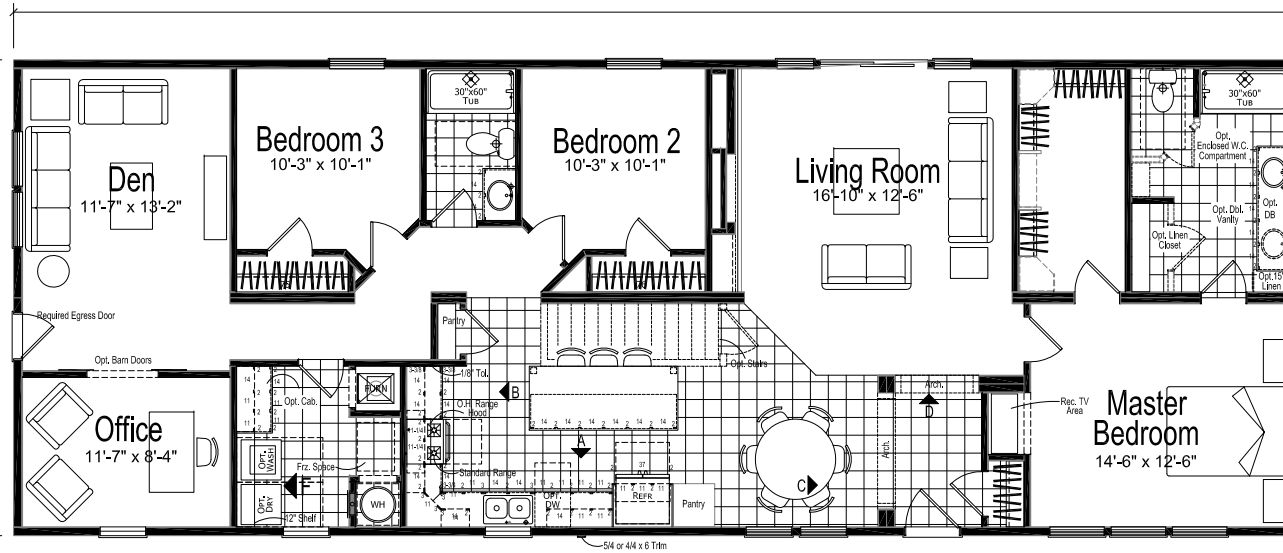

PONDEROSA

72'-0"

26'-8"

Optional 3 Windows

72 Version - 3 Bedrooms & 2 Bath w/ Front Laundry, Standard Kitchen and M. Bath