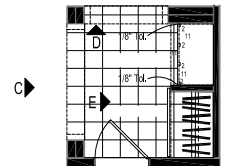

PONDEROSA

72'-0"

26'-8"

Optional 3 Windows

72 Version - 3 Bedrooms & 2 Bath w/ Front Laundry, Standard Kitchen and M. Bath