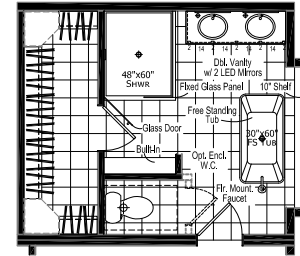

PONDEROSA

72'-0"

26'-8"

Optional 3 Windows

72 Version - 3 Bedrooms & 2 Bath w/ Front Laundry, Standard Kitchen and M. Bath