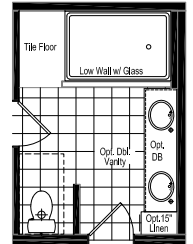

PONDEROSA

72'-0"

26'-8"

Optional 3 Windows

72 Version - 3 Bedrooms & 2 Bath w/ Front Laundry, Standard Kitchen and M. Bath