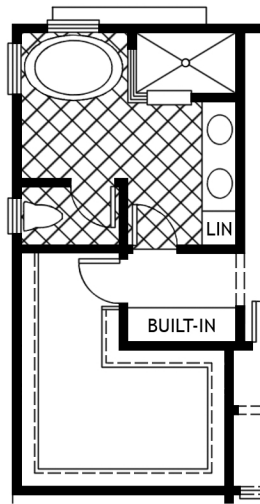

SHANE
STRUCTURES

White Willow Way
Front Elevation

4,170 Square Feet

OPTIONAL BATH