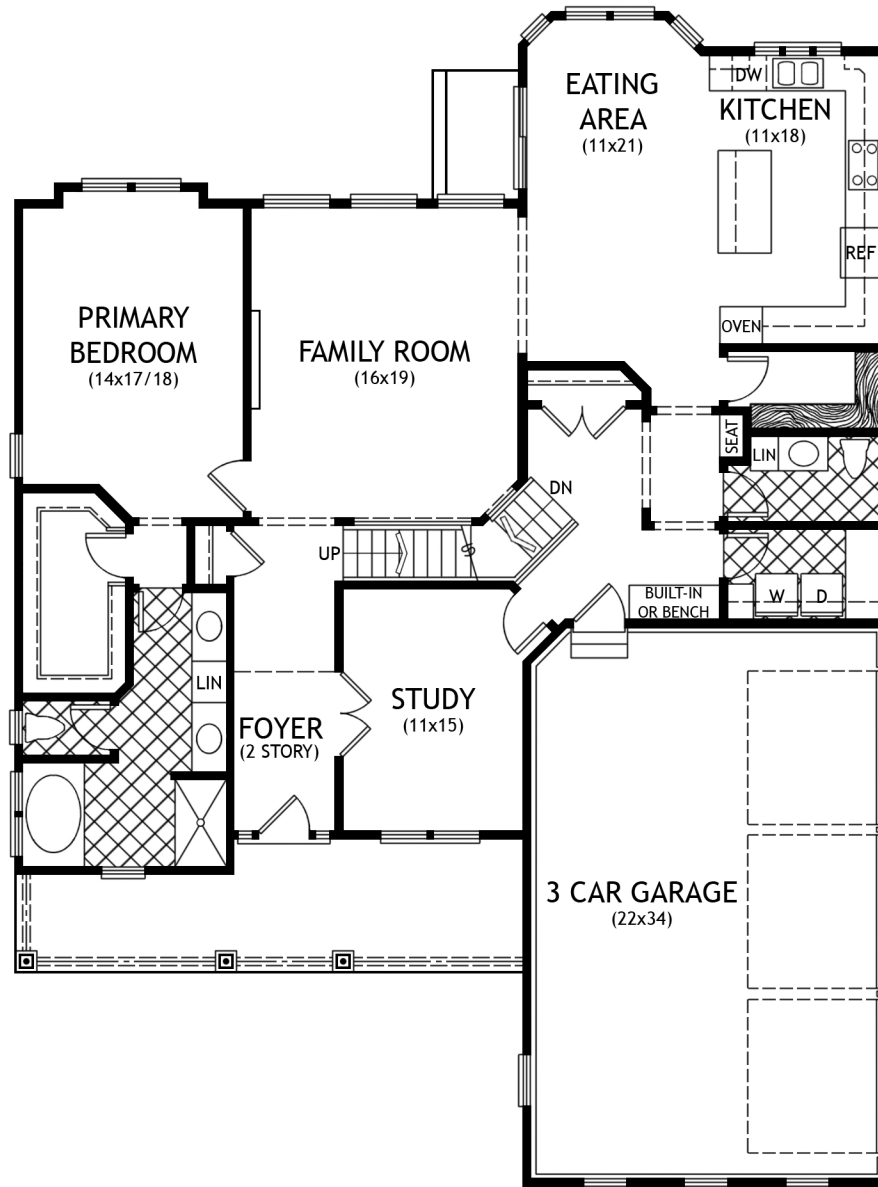

SHANE
STRUCTURES

White Willow Way
Front Elevation

4,170 Square Feet

OPTIONAL BATH