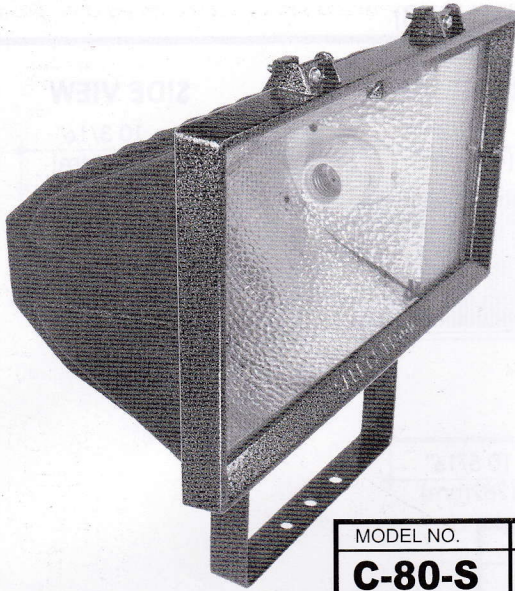

# AMCO ALUMINUM DIE-CAST MERCURY FLOODLIGHT

MODEL NO.	ACCOMMODATE
<b>C-80-S</b>	W/ BALLAST: 70-125W W/O BALLAST : 160-250W

FRONT VIEW

SIDE VIEW

# AMCO ALUMINUM DIE CAST FLOODLIGHT

- ALUMINUM DIE-CAST HOUSING
- BULB MOGUL SOCKET
- TEMPERED GLASS
- ALUMINUM REFLECTOR
- BALLAST COMPARTMENT

FRONT VIEW

SIDE VIEW

MODEL NO.	ACCOMMODATE
<b>C-85-AL</b>	W/ BALLAST: 150-400W W/O BALLAST : 250-500W

- ALUMINUM DIE-CAST HOUSING
- TEMPERED GLASS
- BULB MOGUL SOCKET
- ALUMINUM REFLECTOR
- BALLAST COMPARTMENT
- ADAPTER FOR 2" PIPE

FRONT VIEW

SIDE VIEW

MODEL NO.	ACCOMMODATE
<b>C-85-BL</b>	W/ BALLAST: 250-400W