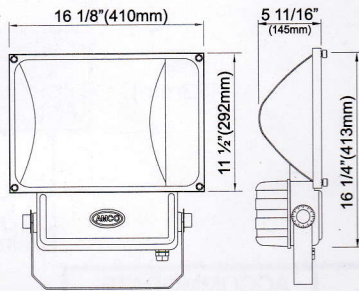

# AMCO ALUMINUM DIE-CAST MERCURY FLOODLIGHT

MODEL NO.	ACCOMMODATE
<b>C-80-S</b>	W/ BALLAST: 70-125W W/O BALLAST : 160-250W

FRONT VIEW

SIDE VIEW

# AMCO ALUMINUM DIE CAST FLOODLIGHT

- ALUMINUM DIE-CAST HOUSING
- BULB MOGUL SOCKET
- TEMPERED GLASS
- ALUMINUM REFLECTOR
- BALLAST COMPARTMENT

FRONT VIEW

SIDE VIEW

MODEL NO.	ACCOMMODATE
<b>C-85-AL</b>	W/ BALLAST: 150-400W W/O BALLAST : 250-500W

- ALUMINUM DIE-CAST HOUSING
- TEMPERED GLASS
- BULB MOGUL SOCKET
- ALUMINUM REFLECTOR
- BALLAST COMPARTMENT
- ADAPTER FOR 2" PIPE

FRONT VIEW

SIDE VIEW

MODEL NO.	ACCOMMODATE
<b>C-85-BL</b>	W/ BALLAST: 250-400W

APPROXIMATE HEIGHT OF POST: 20' TO 30'

MODEL NO.  
**C85-AL-2P**  
**C85-BL-2P**

MODEL NO.  
**C85-AL-4P**  
**C85-BL-4P**

MODEL NO.  
**C85-AL-1P**  
**C85-BL-1P**

MODEL NO.  
**C85-AL-3P**  
**C85-BL-3P**