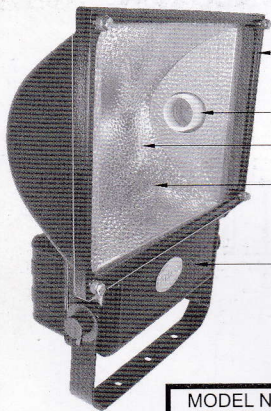

# AMCO ALUMINUM DIE-CAST MERCURY FLOODLIGHT

MODEL NO.	ACCOMMODATE
<b>C-80-S</b>	W/ BALLAST: 70-125W W/O BALLAST : 160-250W

FRONT VIEW

SIDE VIEW

# AMCO ALUMINUM DIE CAST FLOODLIGHT

- ALUMINUM DIE-CAST HOUSING
- BULB MOGUL SOCKET
- TEMPERED GLASS
- ALUMINUM REFLECTOR
- BALLAST COMPARTMENT

FRONT VIEW

SIDE VIEW

MODEL NO.	ACCOMMODATE
<b>C-85-AL</b>	W/ BALLAST: 150-400W W/O BALLAST : 250-500W

- ALUMINUM DIE-CAST HOUSING
- TEMPERED GLASS
- BULB MOGUL SOCKET
- ALUMINUM REFLECTOR
- BALLAST COMPARTMENT
- ADAPTER FOR 2" PIPE

FRONT VIEW

SIDE VIEW

MODEL NO.	ACCOMMODATE
<b>C-85-BL</b>	W/ BALLAST: 250-400W