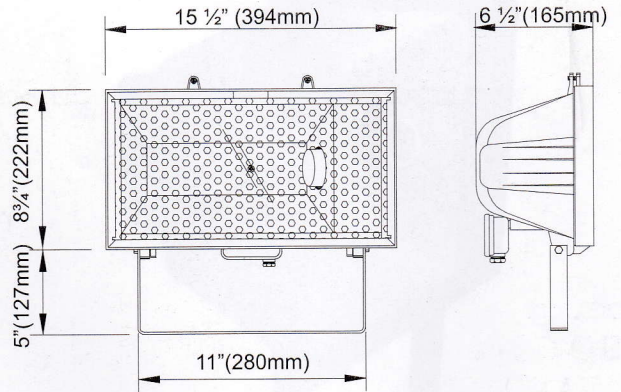

# AMCO ALUMINUM DIE-CAST MERCURY FLOODLIGHT

MODEL NO.	ACCOMMODATE
<b>C-80-S</b>	W/ BALLAST: 70-125W W/O BALLAST : 160-250W

FRONT VIEW

SIDE VIEW

# AMCO ALUMINUM DIE CAST FLOODLIGHT

- ALUMINUM DIE-CAST HOUSING
- BULB MOGUL SOCKET
- TEMPERED GLASS
- ALUMINUM REFLECTOR
- BALLAST COMPARTMENT

FRONT VIEW

SIDE VIEW

MODEL NO.	ACCOMMODATE
<b>C-85-AL</b>	W/ BALLAST: 150-400W W/O BALLAST : 250-500W

- ALUMINUM DIE-CAST HOUSING
- TEMPERED GLASS
- BULB MOGUL SOCKET
- ALUMINUM REFLECTOR
- BALLAST COMPARTMENT
- ADAPTER FOR 2" PIPE

FRONT VIEW

SIDE VIEW

MODEL NO.	ACCOMMODATE
<b>C-85-BL</b>	W/ BALLAST: 250-400W

APPROXIMATE HEIGHT OF POST: 20' TO 30'

MODEL NO.  
**C85-AL-2P**  
**C85-BL-2P**

MODEL NO.  
**C85-AL-4P**  
**C85-BL-4P**

MODEL NO.  
**C85-AL-1P**  
**C85-BL-1P**

MODEL NO.  
**C85-AL-3P**  
**C85-BL-3P**