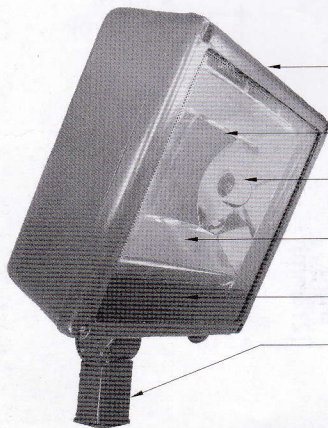

# AMCO ALUMINUM DIE-CAST MERCURY FLOODLIGHT

MODEL NO.	ACCOMMODATE
<b>C-80-S</b>	W/ BALLAST: 70-125W W/O BALLAST : 160-250W

FRONT VIEW

SIDE VIEW

# AMCO ALUMINUM DIE CAST FLOODLIGHT

- ALUMINUM DIE-CAST HOUSING
- BULB MOGUL SOCKET
- TEMPERED GLASS
- ALUMINUM REFLECTOR
- BALLAST COMPARTMENT

FRONT VIEW

SIDE VIEW

MODEL NO.	ACCOMMODATE
<b>C-85-AL</b>	W/ BALLAST: 150-400W W/O BALLAST : 250-500W

- ALUMINUM DIE-CAST HOUSING
- TEMPERED GLASS
- BULB MOGUL SOCKET
- ALUMINUM REFLECTOR
- BALLAST COMPARTMENT
- ADAPTER FOR 2" PIPE

FRONT VIEW

SIDE VIEW

MODEL NO.	ACCOMMODATE
<b>C-85-BL</b>	W/ BALLAST: 250-400W