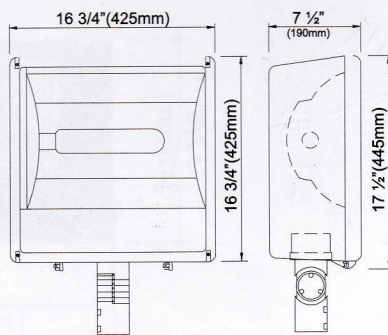

# AMCO ALUMINUM DIE-CAST MERCURY FLOODLIGHT

MODEL NO.	ACCOMMODATE
<b>C-80-S</b>	W/ BALLAST: 70-125W W/O BALLAST : 160-250W

FRONT VIEW

SIDE VIEW

- ALUMINUM DIE-CAST HOUSING
- TEMPERED GLASS
- BULB MOGUL SOCKET
- ALUMINUM REFLECTOR
- BALLAST COMPARTMENT
- ADAPTER FOR 2" PIPE

FRONT VIEW

SIDE VIEW

MODEL NO.	ACCOMMODATE
<b>C-85-BL</b>	W/ BALLAST: 250-400W

APPROXIMATE HEIGHT OF POST: 20' TO 30'

MODEL NO.  
**C85-AL-2P**  
**C85-BL-2P**

MODEL NO.  
**C85-AL-4P**  
**C85-BL-4P**

MODEL NO.  
**C85-AL-1P**  
**C85-BL-1P**

MODEL NO.  
**C85-AL-3P**  
**C85-BL-3P**