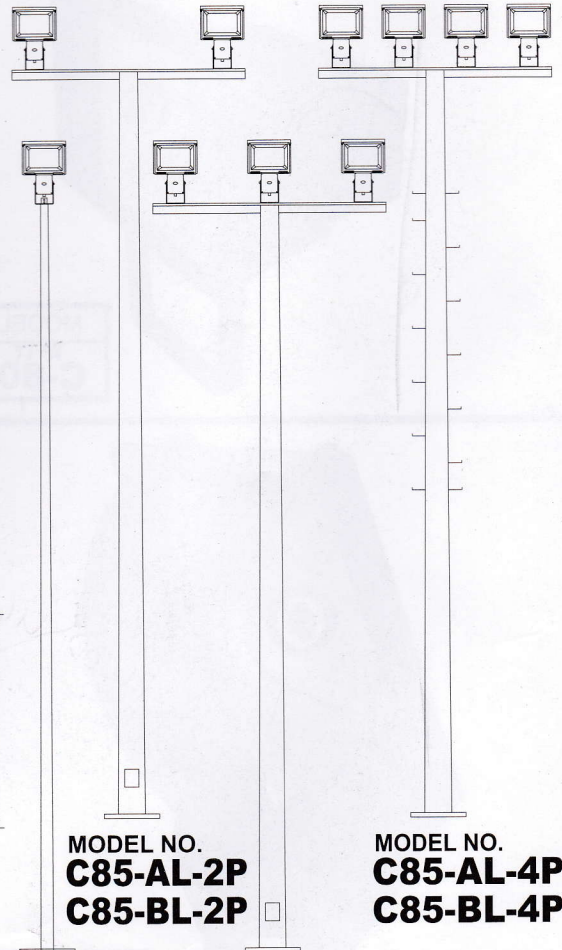

# AMCO ALUMINUM DIE-CAST MERCURY FLOODLIGHT

MODEL NO.	ACCOMMODATE
<b>C-80-S</b>	W/ BALLAST: 70-125W W/O BALLAST : 160-250W

FRONT VIEW

SIDE VIEW

# AMCO ALUMINUM DIE CAST FLOODLIGHT

- ALUMINUM DIE-CAST HOUSING
- BULB MOGUL SOCKET
- TEMPERED GLASS
- ALUMINUM REFLECTOR
- BALLAST COMPARTMENT

FRONT VIEW

SIDE VIEW

MODEL NO.	ACCOMMODATE
<b>C-85-AL</b>	W/ BALLAST: 150-400W W/O BALLAST : 250-500W

- ALUMINUM DIE-CAST HOUSING
- TEMPERED GLASS
- BULB MOGUL SOCKET
- ALUMINUM REFLECTOR
- BALLAST COMPARTMENT
- ADAPTER FOR 2" PIPE

FRONT VIEW

SIDE VIEW

MODEL NO.	ACCOMMODATE
<b>C-85-BL</b>	W/ BALLAST: 250-400W

APPROXIMATE HEIGHT OF POST: 20' TO 30'

MODEL NO.  
**C85-AL-2P**  
**C85-BL-2P**

MODEL NO.  
**C85-AL-4P**  
**C85-BL-4P**

MODEL NO.  
**C85-AL-1P**  
**C85-BL-1P**

MODEL NO.  
**C85-AL-3P**  
**C85-BL-3P**