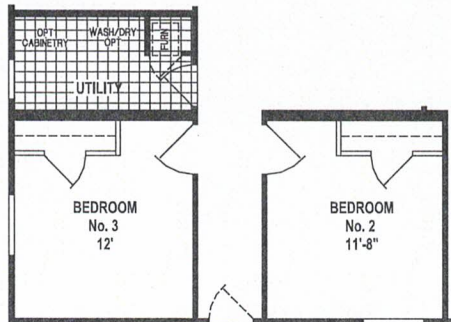

B360CT

56' x 42' - 2,151 SQ. FT. - 4 BEDROOMS - 2 BATHS

OPTION CORNER SHOWER BATH

OPTION FIREPLACE

SLIDING GLASS DOOR  
OPTION FAMILY ROOM  
SLIDING GLASS DOOR

OPTION UTILITY/BEDROOMS

OPTION DEN