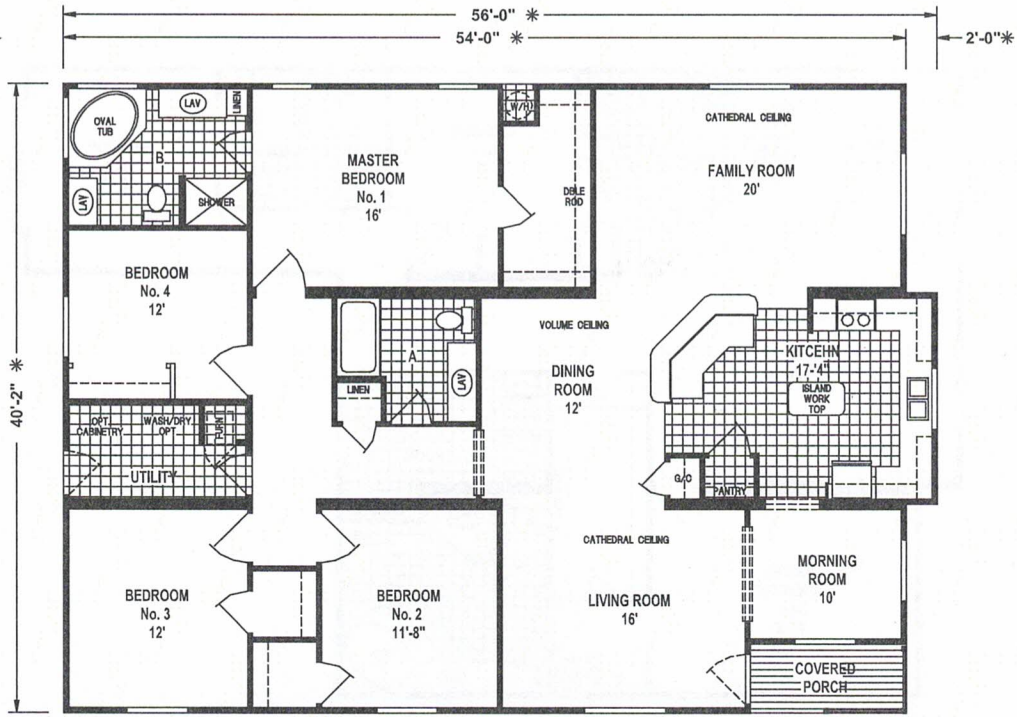

B360CT

56' x 42' - 2,151 SQ. FT. - 4 BEDROOMS - 2 BATHS

OPTION CORNER SHOWER BATH

OPTION FIREPLACE

SLIDING GLASS DOOR  
OPTION FAMILY ROOM  
SLIDING GLASS DOOR

OPTION UTILITY/BEDROOMS

OPTION DEN