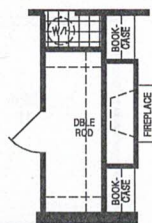

B360CT

56' x 42' - 2,151 SQ. FT. - 4 BEDROOMS - 2 BATHS

OPTION CORNER SHOWER BATH

OPTION FIREPLACE

SLIDING GLASS DOOR  
OPTION FAMILY ROOM  
SLIDING GLASS DOOR

OPTION UTILITY/BEDROOMS

OPTION DEN