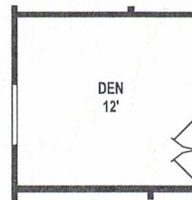

B360CT

56' x 42' - 2,151 SQ. FT. - 4 BEDROOMS - 2 BATHS

OPTION CORNER SHOWER BATH

OPTION FIREPLACE

SLIDING GLASS DOOR  
OPTION FAMILY ROOM  
SLIDING GLASS DOOR

OPTION UTILITY/BEDROOMS

OPTION DEN