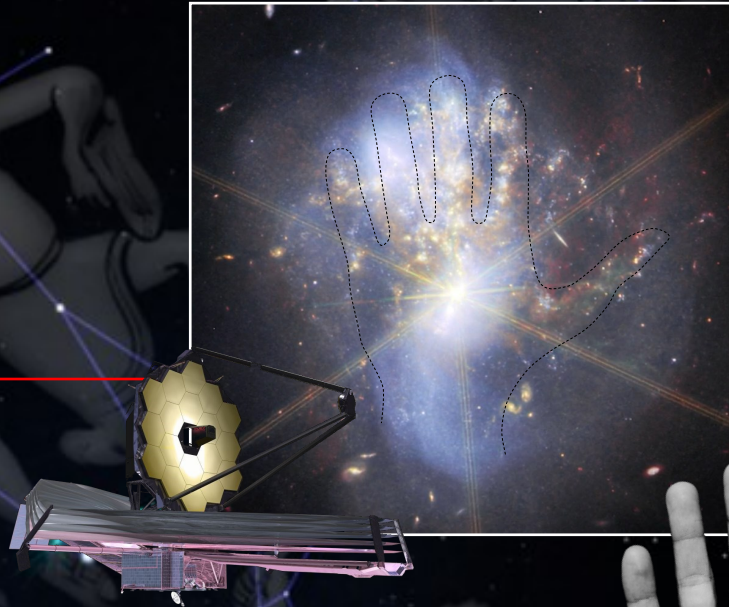

'HAND OF GOD' JAMES WEBB IMAGE

The purpose of this illustration is to depict the location of the Image from the James Webb Telescope released on October 25, 2022, the Day of the Solar Eclipse. Why this is potentially Prophetic is that the Eclipse's Pair, the Blood Moon Lunar Eclipse happens on November 8, 2022. And this Blood Moon occurs in the Constellation of Cetus. This is where the NASA Image is situated of the Double Galaxies that are merging and one interprets it as depicting the 'Hand of GOD' with an Open Palm. Based on Biblical Astronomy, the Time and Location of the Blood Moon, and release of the Image on its corresponding Solar Eclipse suggest a Rapture Typology based on the Sign of Pisces and Cetus. The Prophetic Innuendo is that Christ Jesus is the only one that can come to loosen the Band or Chord that Mutually Intertwine the Fish, that is a Motif of the Believers in Christ Jesus and the Sea Dragon that is the Motif for Lucifer.

October 25, 2022
IC 1623

JAMES WEBB
SPACE TELESCOPE

November 8, 2022
BLOOD MOON

ARIES

It is the 'Hand' of the Lamb that is placed on the Chords or the Band that can only loosen it.

PISCES
Sign of the Fish

-Dagim: The Fishes, connected with Multitudes.
-Okda: Hebrew, the United.
-Al Samaca: Arabic, the Upheld.

Ichthys
Greek for 'Fish'

Uranus ● Moon

BAND
Mutual Restraint

Jupiter

CETUS
Sea Dragon

ACRONYM: ΙΧΘΥΣ
GREEK: Ιησοῦς Χριστός Θεοῦ Υἱός Σωτήρ
TRANSLITERATION: Iēsoûs Khrīstós, Theoû Huiós, Sôtér
ENGLISH: Christ, God's Son, Savior

Alrescha
The Chord

Menkar
Means the Bound or Chained Enemy

Mira
The Rebel

IC 1623

Diphda
The Overthrown, or Thrust Down

2 Galaxies Merging

Jerusalem, Israel

© Composition & Some Graphics by
LUIS B. VEGA
vegapost@hotmail.com
PostScripts.org
FOR ILLUSTRATION PURPOSES ONLY