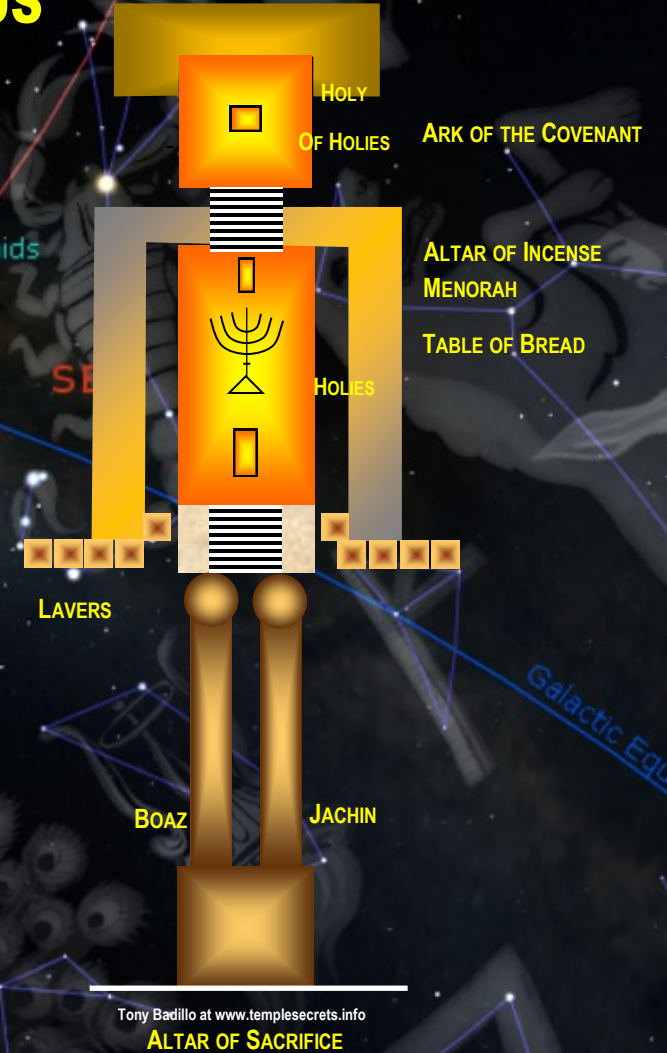

# GUARDIANS OF ZION'S GATES

## ANTHROPOMORPHIC TEMPLE-MAN TEMPLATES

### TEMPLE MOUNT OUTLINE

Jerusalem

Israel

Silver Gate

ORION

ANCIENT  
DOUBLE GATE  
TRIPLE GATE

Silver Key

OPHIUCHUS

GOLDEN GATE

Golden Key

YHVH TEMPLE OF MAN LAYOUT

© Composition and Some Graphics by  
**LUIS B. VEGA**  
vegapost@hotmail.com  
www.PostScripts.org  
FOR ILLUSTRATION PURPOSES ONLY

Main Sources  
Earth.Google.com  
Stellarium.org  
Wikipedia.com