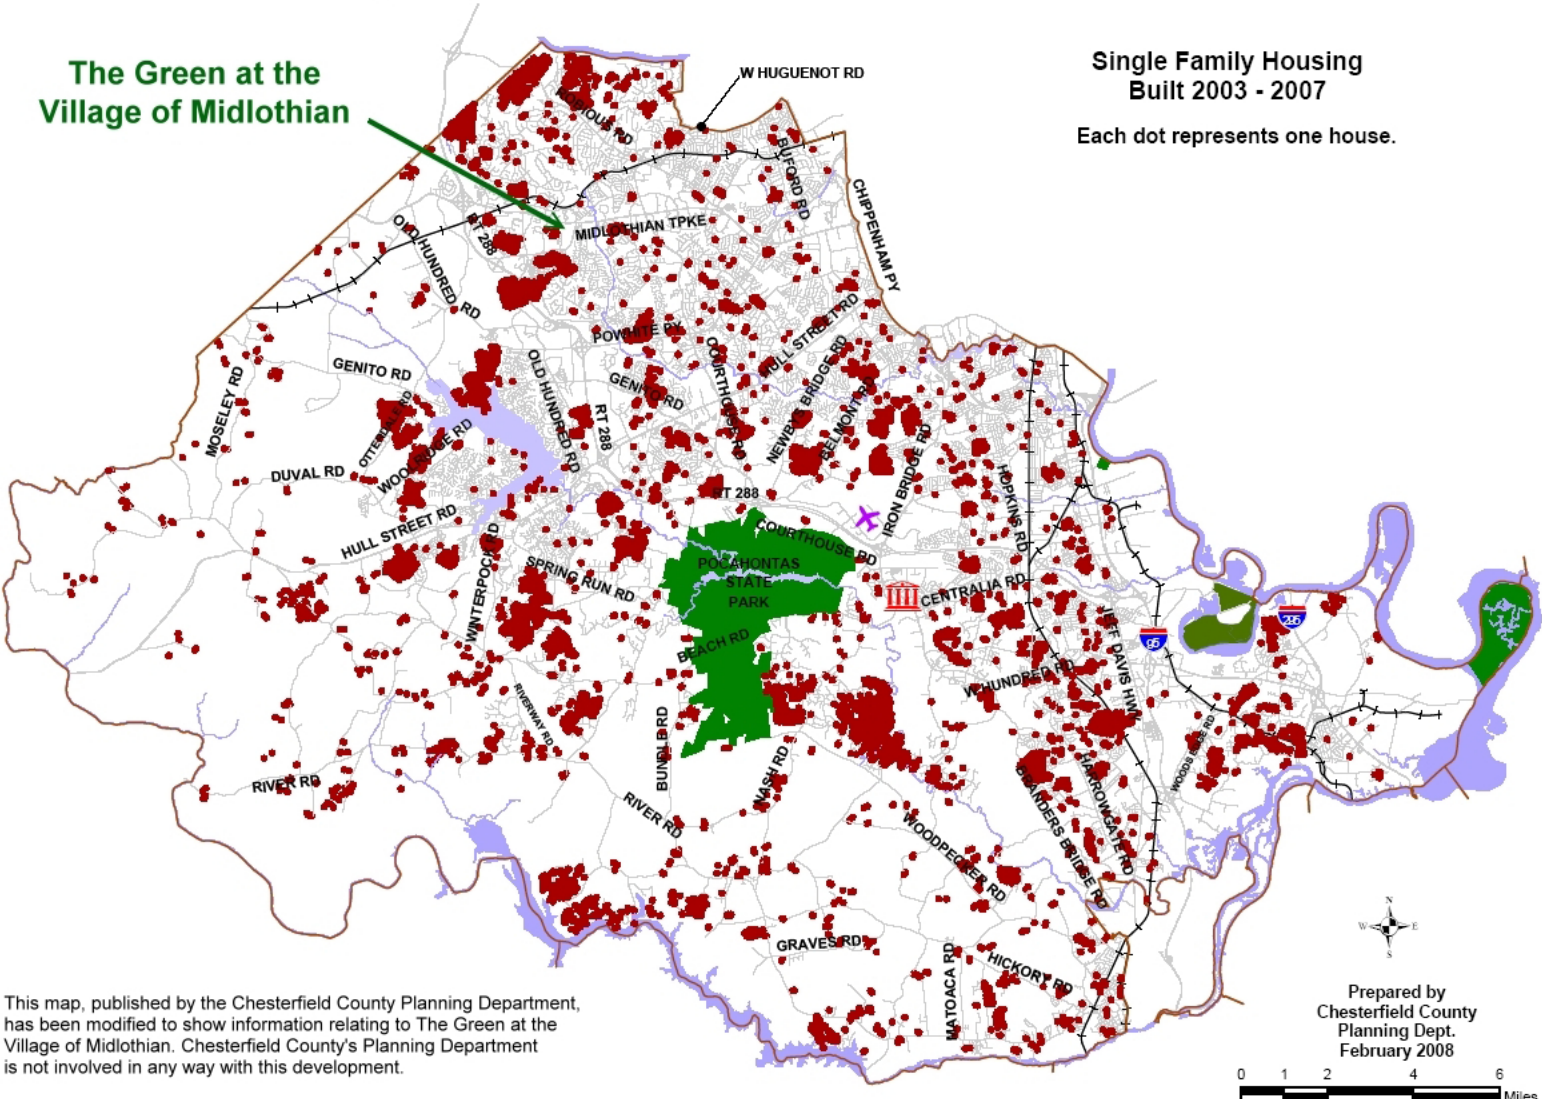

Chesterfield County

The Green at the Village of Midlothian

Single Family Housing
Built 2003 - 2007

Each dot represents one house.

This map, published by the Chesterfield County Planning Department, has been modified to show information relating to The Green at the Village of Midlothian. Chesterfield County's Planning Department is not involved in any way with this development.

Prepared by
Chesterfield County
Planning Dept.
February 2008