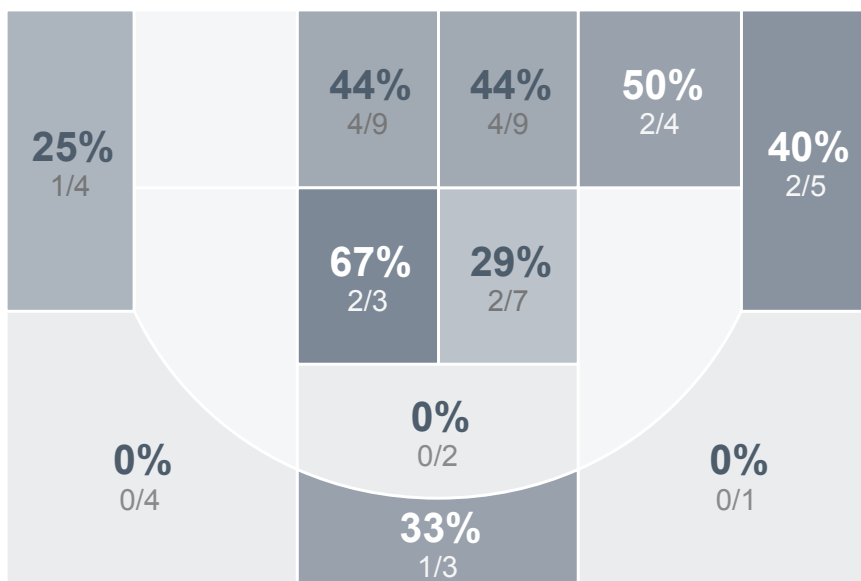

Girls Varsity Basketball