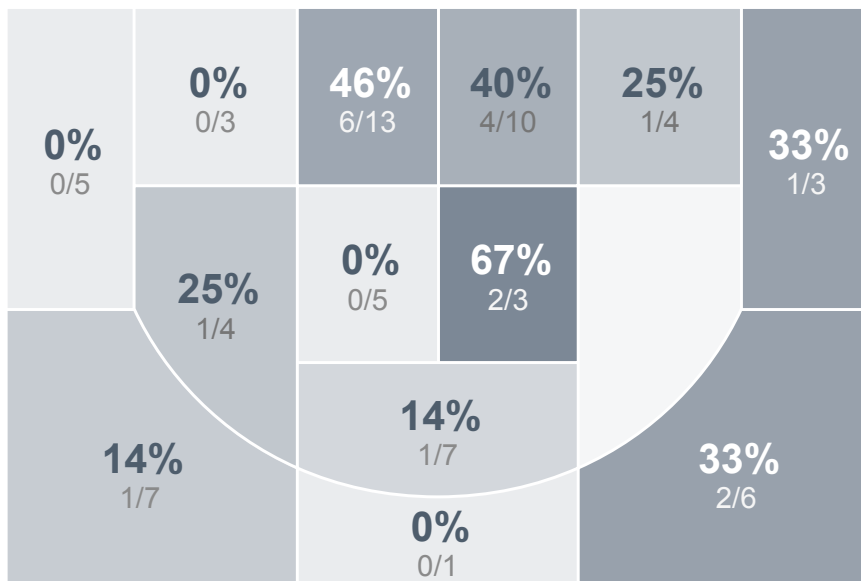

St. Mary's Central High School