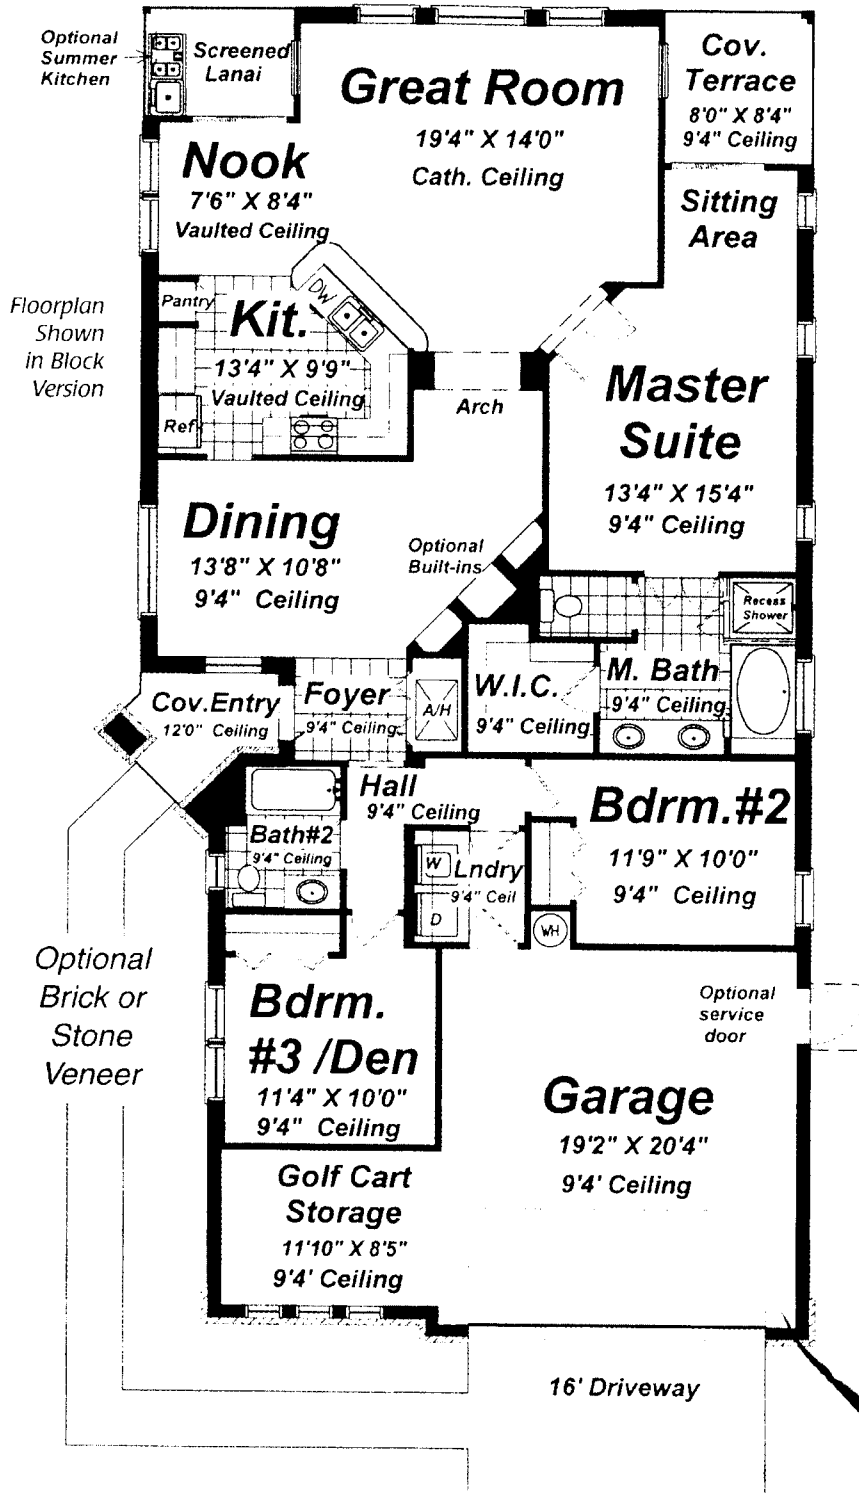

Edinburgh

Block: Living Area 1783 sq. ft. • Total Area 2478 sq. ft.
 Frame elevation not available in all communities.