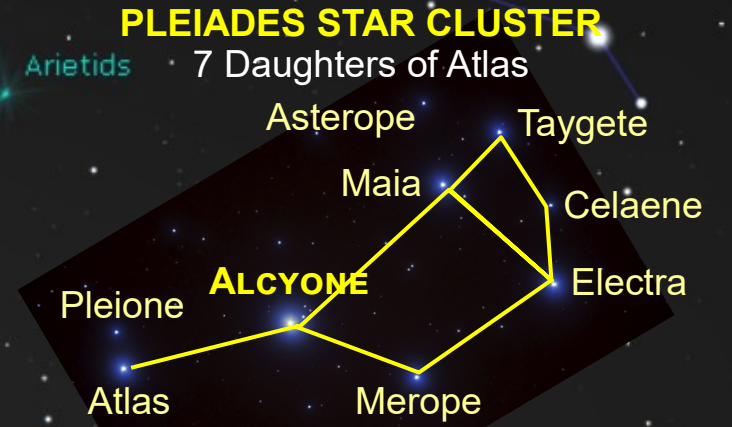

CHRIST STAR CONJUNCTION 2024

The purpose of this illustration is to depict the Christ Star Iteration for 2024. The Place and Time will be in the Constellation of Taurus on May 23, 2024. The 'Christ Star' is Understood to be the Planetary Conjunction of Jupiter with Venus. Jupiter is considered the King Planet. Venus is considered to be a Direct Inference to Jesus, per the Book of Revelation. The Original Christ Star occurred in the Constellation of Leo on August 11, -3 BC. It was 1 of 2 Christ Stars that Book-Ended the subsequent Triple Jupiter-Regulus Conjunction. Exactly 1 Month, on September 11, -3 BC, one surmises that it was the Day Jesus was Born. Thus, could this 2024 Christ Star be signaling a 1 Month Countdown to a 'Birthing'? If s, that Date would correspond to July 23, 2024 (723). This Date happens to be the Timing one is looking for a Rapture High Watch Timing. Note the Triangulation of the Christ Star with the Sun and the Pleiades. The Pleiades speaks of the 7-Fold Church Age and perhaps that is what the Christ Star is Singling, a 'Rescue' from the coming Judgment of the Fierce Judge, typified by the Constellation of Taurus.

TRIANGULATION OF THE PLEIADES

September 11 -3 BC + 2016 Years 9 Months = June 30, 2015 (Christ Star)

JUPITER-VENUS
 1) Conjunction= August 11, -3 BC
 2) Jupiter-Venus = June 17, -2 BC

JUPITER - REGULUS
 1) Conjunction on September 14, -3 BC
 2) Conjunction on February 17, -2 BC
 3) Conjunction on May 9, -2 BC

SILVER GATE

ECLIPTIC

TAURUS

SUN

PLEIADES
 Congregation of the King

Uranus

'CHRIST STAR'
 Jupiter-Venus Conjunction

ORIGINAL CHRIST STAR
 SEPTEMBER 11 -3 BC
 Yom Teruah

LEO
 King Constellation

Aldebaran
 Bull's Eye

Secunda Hyadum **MAR 23, 2024**

Prima Hyadum **MAR 23, 2024 + 1 Month = July 23, 2024**
 New Wine Pentecost?

September 11, 3 BC to June 30, 2015 = 2016 Years, 9 Months