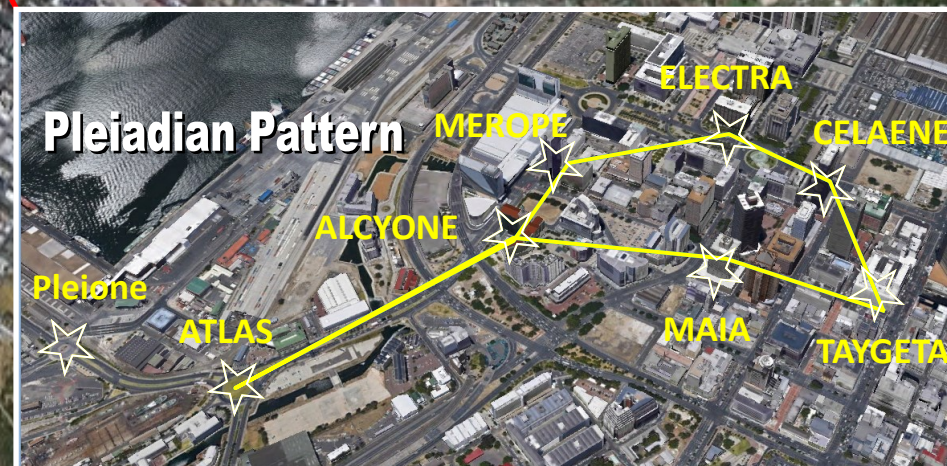

# CAPE TOWN CYDONIA STAR MAP

## MARTIAN MOTIF TRIANGULATION PATTERN

Serpent Motif

PLEIADES CITY

Pleiadian Pattern

Signal Hill

CAPE TOWN STADIUM

Google earth

© Composition and Some Graphics by  
**LUIS B. VEGA**  
vegapost@hotmail.com  
www.PostScripts.org  
FOR ILLUSTRATION PURPOSES ONLY

**MAIN SOURCES**  
Earth.Google.com  
ESA.ist - G. Neukum  
Mars.Google.com  
Wikipedia.com  
PP

Image © 2016 TerraMetrics  
Data SIO, NOAA, U.S. Navy, NGA, GEBCO  
Image © 2016 DigitalGlobe

Imagery Date: 1/7/2010 33°55'16.39" S 18°25'22.30" E elev 88 ft eye alt 25168 ft