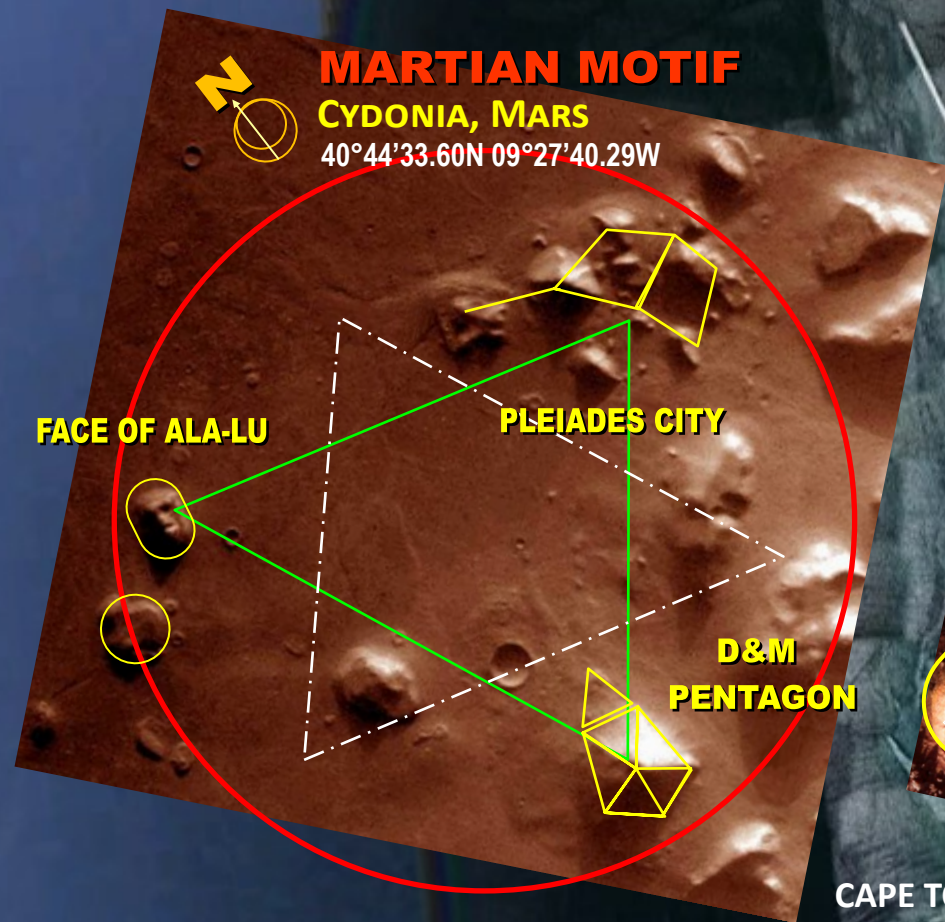

# CAPE TOWN CYDONIA STAR MAP

## MARTIAN MOTIF TRIANGULATION PATTERN

Serpent Motif

PLEIADES CITY

Pleiadian Pattern

Signal Hill

CAPE TOWN STADIUM

Google earth

© Composition and Some Graphics by  
**LUIS B. VEGA**  
vegapost@hotmail.com  
www.PostScripts.org  
FOR ILLUSTRATION PURPOSES ONLY

**MAIN SOURCES**  
Earth.Google.com  
ESA.ist - G. Neukum  
Mars.Google.com  
Wikipedia.com  
PP

Image © 2016 TerraMetrics  
Data SIO, NOAA, U.S. Navy, NGA, GEBCO  
Image © 2016 DigitalGlobe

Imagery Date: 1/7/2010 33°55'16.39" S 18°25'22.30" E elev 88 ft eye alt 25168 ft