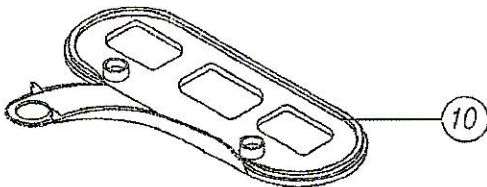

550 SERIES

ACRYLIC HANDLE

01

103070 - HANDLE

103073 - Button 1 1/2

550 SERIES		
ITEM	PART DESCRIPTION	QTY
1	Handle ACRYLIC HANDLE	1
2	Adjusting Ring	1
3	Dome Nut	1
4	Cam	1
5	Cam Washer	1
6	Ball Stem	1
7	Escutcheon	1
8	Valve Body	1
9	Supply Hoses	2
10	Putty Plate	1
11	Mounting Hardware	1
12	Pop-Up Assembly	1