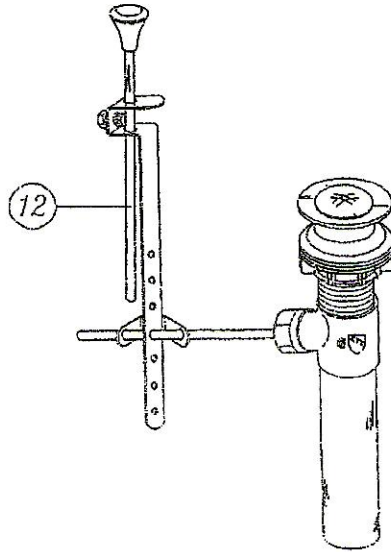

550 SERIES

ACRYLIC HANDLE

01

103070 - HANDLE

103073 - Button 1 1/2

550 SERIES		
ITEM	PART DESCRIPTION	QTY
1	Handle ACRYLIC HANDLE	1
2	Adjusting Ring	1
3	Dome Nut	1
4	Cam	1
5	Cam Washer	1
6	Ball Stem	1
7	Escutcheon	1
8	Valve Body	1
9	Supply Hoses	2
10	Putty Plate	1
11	Mounting Hardware	1
12	Pop-Up Assembly	1