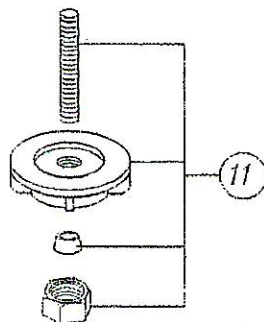

550 SERIES

ACRYLIC HANDLE

01

103070 - HANDLE

103073 - Button 1 1/2

550 SERIES		
ITEM	PART DESCRIPTION	QTY
1	Handle ACRYLIC HANDLE	1
2	Adjusting Ring	1
3	Dome Nut	1
4	Cam	1
5	Cam Washer	1
6	Ball Stem	1
7	Escutcheon	1
8	Valve Body	1
9	Supply Hoses	2
10	Putty Plate	1
11	Mounting Hardware	1
12	Pop-Up Assembly	1