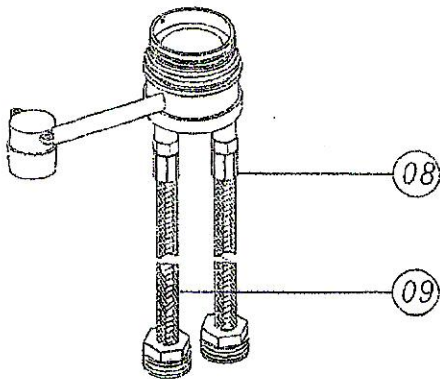

550 SERIES

ACRYLIC HANDLE

01

103070 - HANDLE

103073 - Button 1 1/2

550 SERIES		
ITEM	PART DESCRIPTION	QTY
1	Handle ACRYLIC HANDLE	1
2	Adjusting Ring	1
3	Dome Nut	1
4	Cam	1
5	Cam Washer	1
6	Ball Stem	1
7	Escutcheon	1
8	Valve Body	1
9	Supply Hoses	2
10	Putty Plate	1
11	Mounting Hardware	1
12	Pop-Up Assembly	1