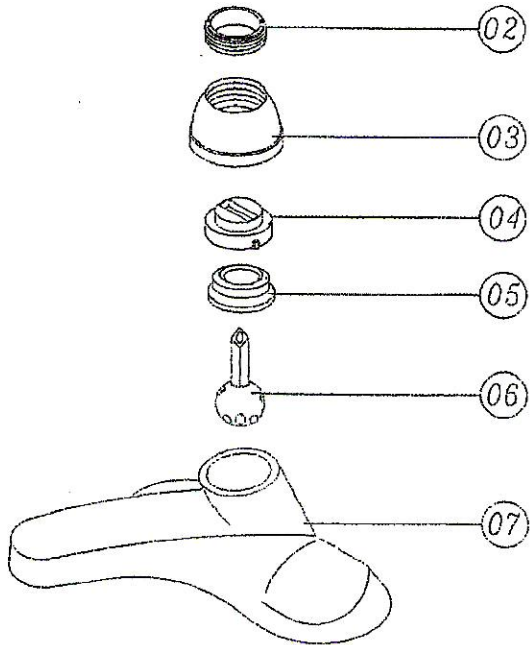

550 SERIES

ACRYLIC HANDLE

01

103070 - HANDLE

103073 - Button 1 1/2

550 SERIES		
ITEM	PART DESCRIPTION	QTY
1	Handle ACRYLIC HANDLE	1
2	Adjusting Ring	1
3	Dome Nut	1
4	Cam	1
5	Cam Washer	1
6	Ball Stem	1
7	Escutcheon	1
8	Valve Body	1
9	Supply Hoses	2
10	Putty Plate	1
11	Mounting Hardware	1
12	Pop-Up Assembly	1