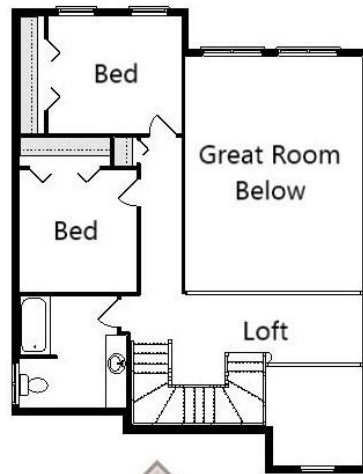

Your Land Your Style Your Home Your Way
Design + Build = Your Best Value

Customizable Plan
To Meet Your Needs

Bel Air Cape
2600 Sq.Ft.

Copyright © 2019 Kraus Design Build
All Rights Reserved

248-972-5549

Setting the New Standard Since 1987