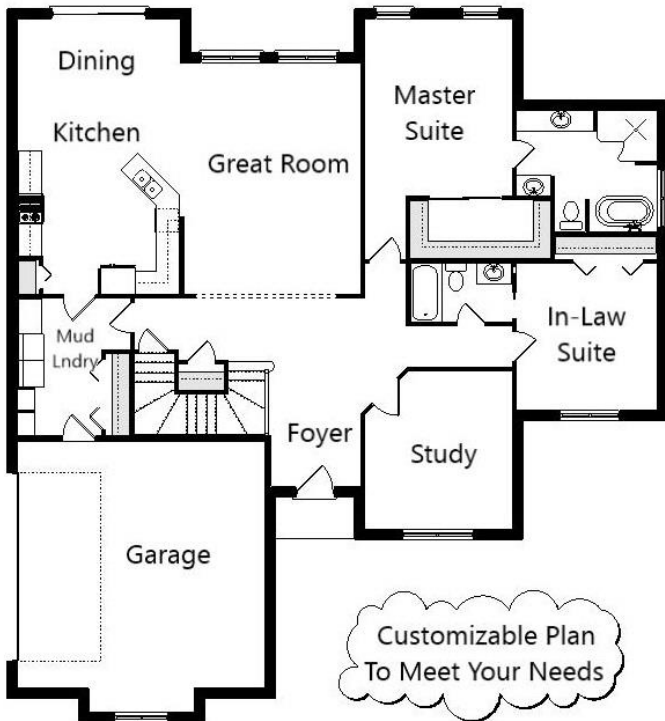

Your Land Your Style Your Home Your Way
Design + Build = Your Best Value

Customizable Plan
To Meet Your Needs

Bel Air Cape
2600 Sq.Ft.

Copyright © 2019 Kraus Design Build
All Rights Reserved

248-972-5549

Setting the New Standard Since 1987