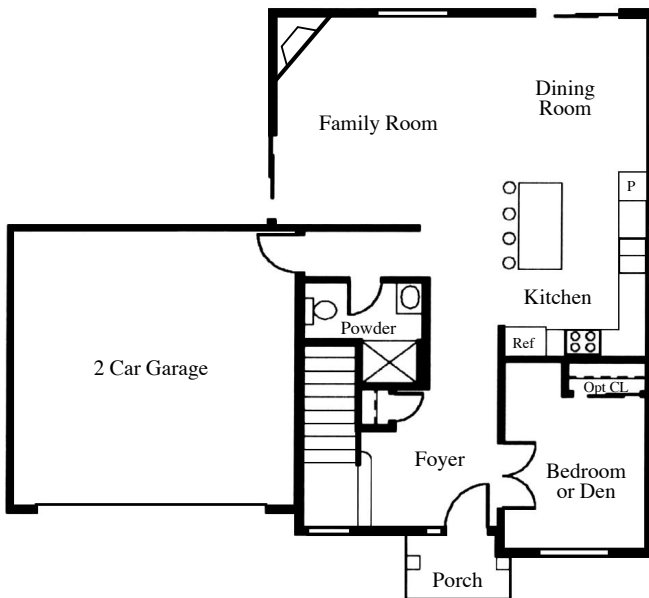

The Ambrosia

5 Bedrooms (1 on Main Floor) or 4 Bedrooms & Den, 2.75 Baths, 2 Car Garage
Approximately 2,029 Sq. Ft.

First Floor

Second Floor