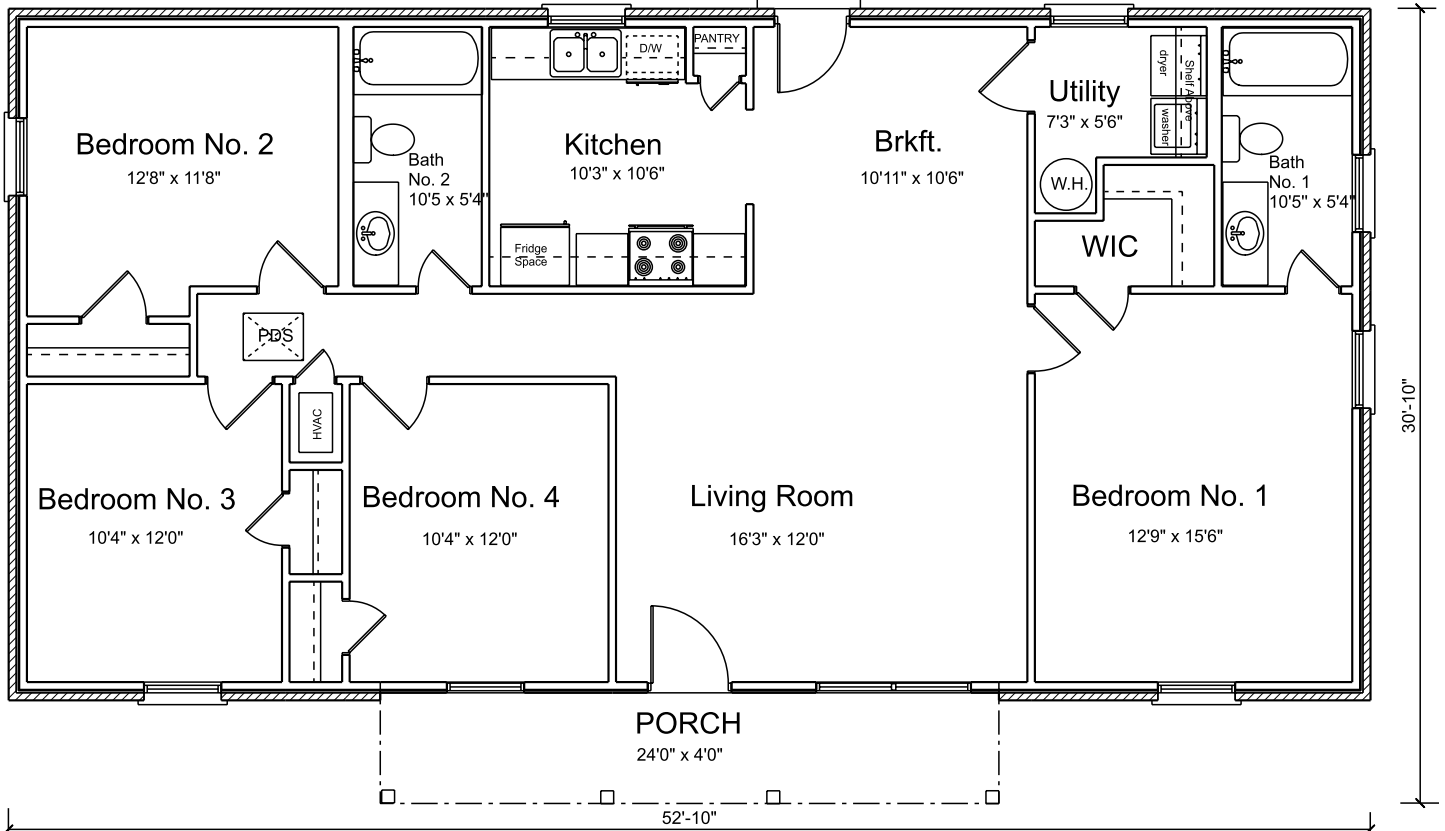

# THE EVERGREEN I

Alabama Better Built Homes, Inc.  
 2203 Howard Murfee Blvd.  
 Prattville, AL 36066  
 334-285-6380

\$ \_\_\_\_\_  
 Subject to change  
 Date; 8/2019  
 Initials: C.S

1417 sq. ft.

MEASUREMENTS AS SHOWN ARE NOT INTENDED TO BE EXACT, THEREFORE ARE NTO GUARANTEED TO AS SHOWN