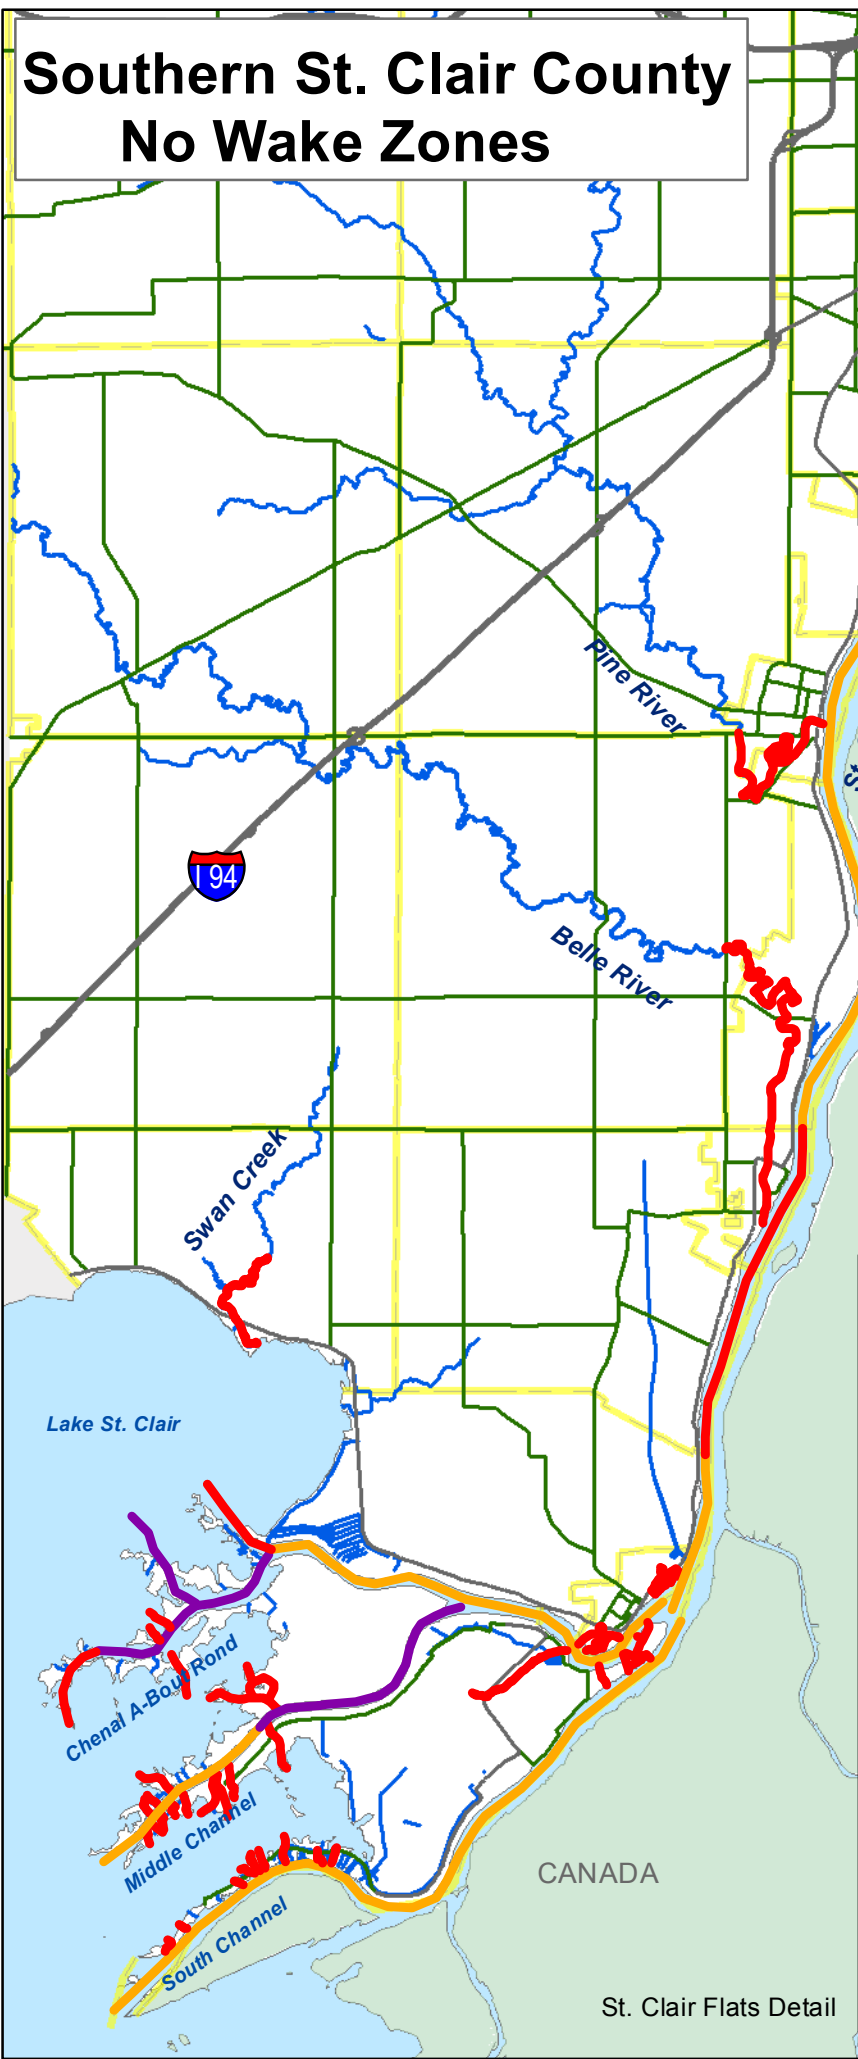

Southern St. Clair County No Wake Zones

www.BluewaysOfStClair.org

Legend

- NO WAKE
- NO WAKE 200/600 foot rule
- NO WAKE >26 foot rule

Boat Restrictions

200/600 Foot Rule —
 Vessels less than 26 feet in length, no wake speed within 200 feet of shoreline, dock or pierhead, within the boundaries of the State of Michigan.
 Vessels 26 feet or greater, no wake speed within 600 feet of shoreline, dock or pierhead, within the boundaries of the State of Michigan.

> 26 Foot Rule —
 No Wake for vessels 26 foot and longer. Vessels less than 26 feet must maintain No Wake speed 200 Feet from shoreline, dock or pierhead, within the boundaries of the State of Michigan.

St. Clair Flats Detail

CANADA

Lake St. Clair

Swan Creek

Pine River

Belle River

St. Clair River

194

Chenal A-Bout Rond

Middle Channel

South Channel

Chenal A-Bout Rond (Sni Bora)

Middle Channel

South Channel

North Channel