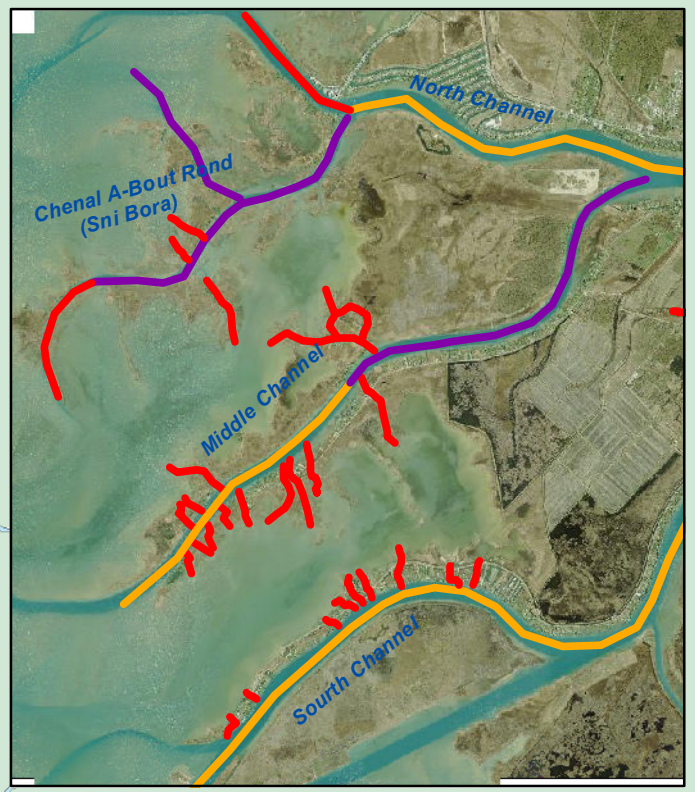

Southern St. Clair County No Wake Zones

www.BluewaysOfStClair.org

Legend

- NO WAKE
- NO WAKE 200/600 foot rule
- NO WAKE >26 foot rule

Boat Restrictions

200/600 Foot Rule —
 Vessels less than 26 feet in length, no wake speed within 200 feet of shoreline, dock or pierhead, within the boundaries of the State of Michigan.
 Vessels 26 feet or greater, no wake speed within 600 feet of shoreline, dock or pierhead, within the boundaries of the State of Michigan.

> 26 Foot Rule —
 No Wake for vessels 26 foot and longer. Vessels less than 26 feet must maintain No Wake speed 200 Feet from shoreline, dock or pierhead, within the boundaries of the State of Michigan.

St. Clair Flats Detail

CANADA

Lake St. Clair

Swan Creek

Pine River

Belle River

St. Clair River

194

Chenal A-Bout Rond

Middle Channel

South Channel

Chenal A-Bout Rond (Sni Bora)

Middle Channel

South Channel

North Channel