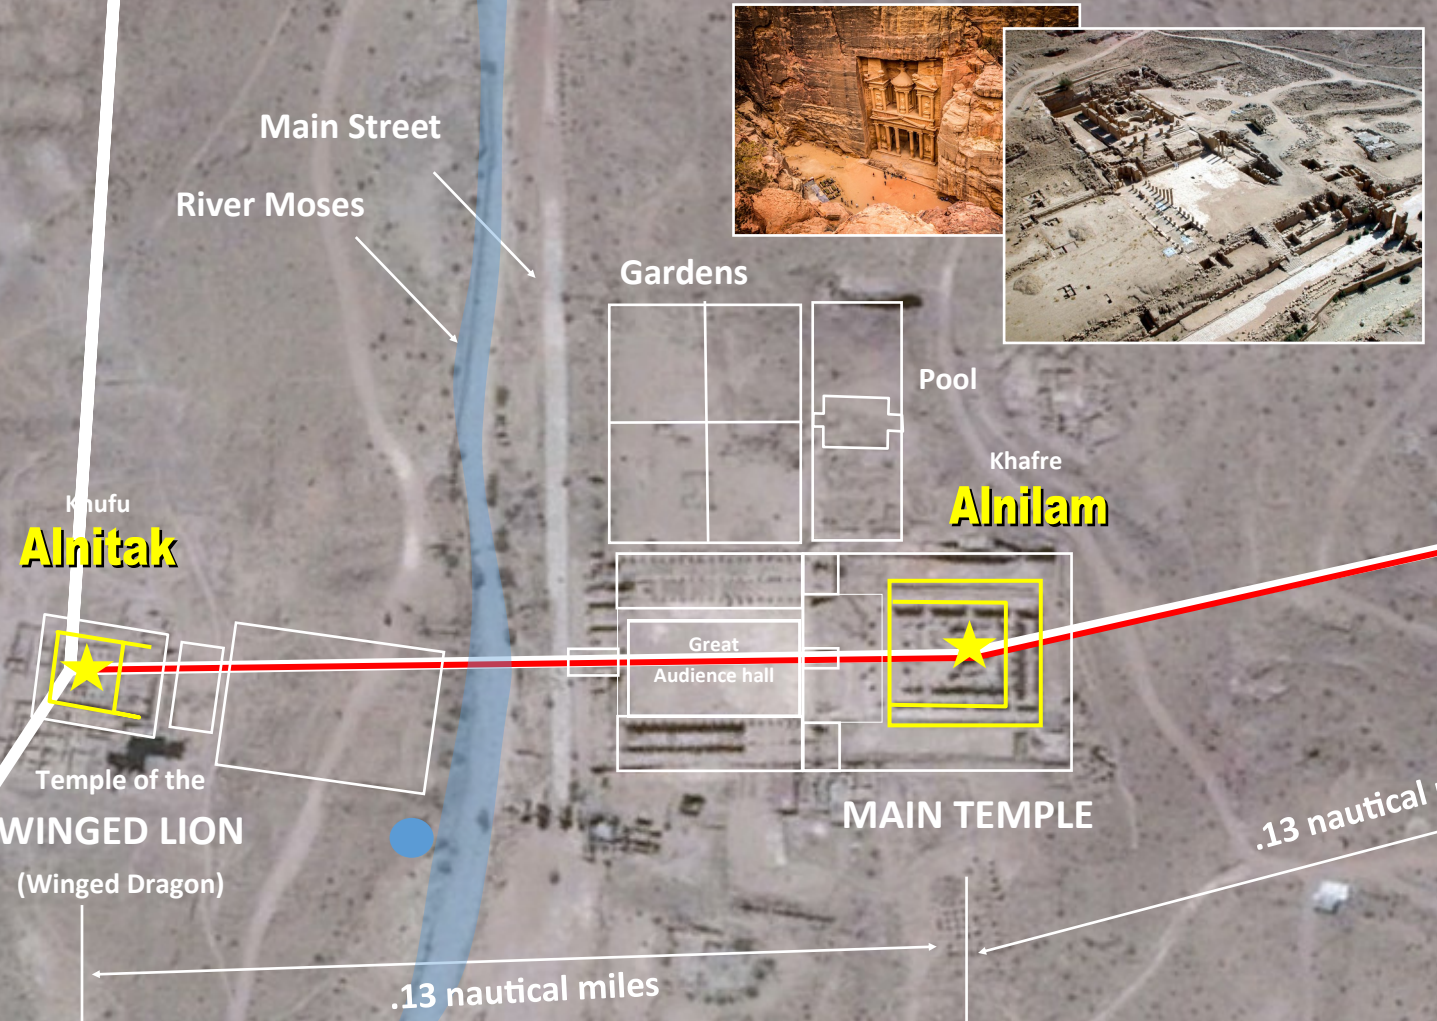

The Edomites were descendants of Esau that settled in this region. Thus, the area is also indicative of the red hair Esau is said to have had. Herod the Great was an Edomite for example. The Edomites lived here when Israel came from Egypt during the *Exodus* but the descendants of Esau refused to allow Moses and the Israelites passage through their land on their way to Canaan. Thus, Edom is associated with the color red and prophetically is symbolic of Israel's enemies.

During the kingdom years, King Saul and King David both fought the Edomites. When King Nebuchadnezzar of Babylon destroyed Jerusalem in 586 BC, the Edomites gave aid and comfort to this enemy of Israel.