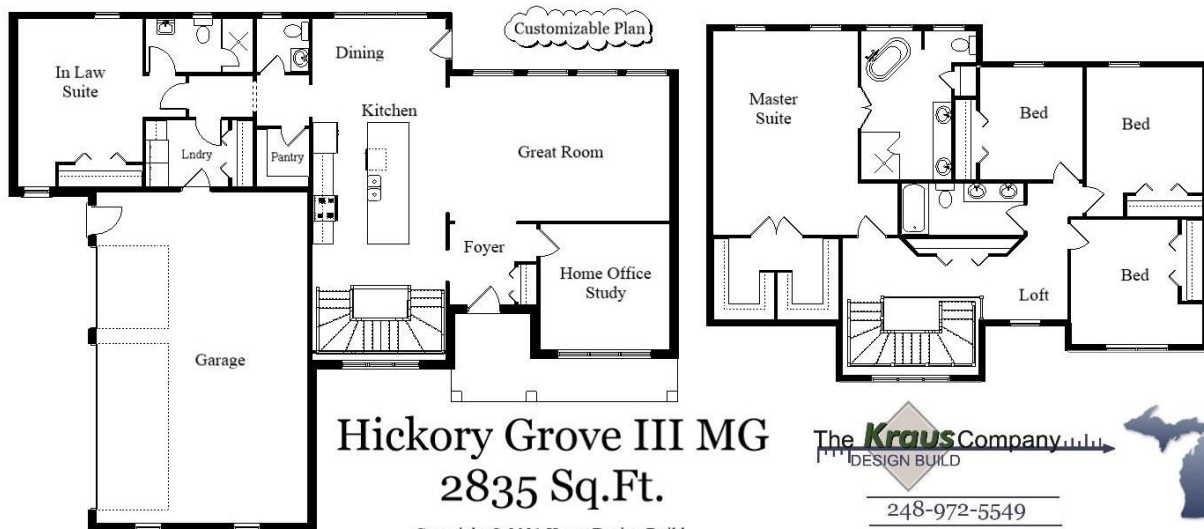

The **Kraus** Company  
DESIGN BUILD  
248-972-5549

Setting the New Standard

Your Land Your Style Your Home Your Way  
Design + Build = Your Best Value

[www.krausbuild.com](http://www.krausbuild.com)

**Hickory Grove II**  
**2550 Sq.Ft.**

Copyright © 2020 Kraus Design Build  
All Rights Reserved

The **Kraus** Company  
DESIGN BUILD

248-972-5549

Setting the New Standard

Your Land Your Style Your Home Your Way  
Design + Build = Your Best Value

Hickory Grove III MG  
2835 Sq.Ft.

Copyright © 2021 Kraus Design Build  
All Rights Reserved

The **Kraus** Company  
DESIGN BUILD  
248-972-5549

Setting the New Standard