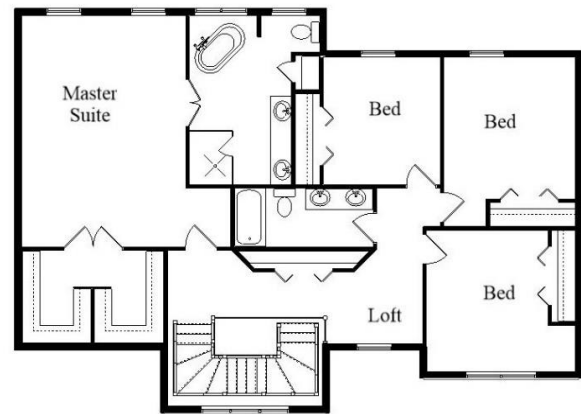

The **Kraus** Company  
DESIGN BUILD

248-972-5549

Setting the New Standard

Your Land Your Style Your Home Your Way  
Design + Build = Your Best Value

Hickory Grove  
2550 Sq.Ft.  
Copyright © 2020 Kraus Design Build  
All Rights Reserved

The **Kraus** Company  
DESIGN BUILD  
248-972-5549

Setting the New Standard

Your Land Your Style Your Home Your Way  
Design + Build = Your Best Value

[www.krausbuild.com](http://www.krausbuild.com)

**Hickory Grove II**  
**2550 Sq.Ft.**