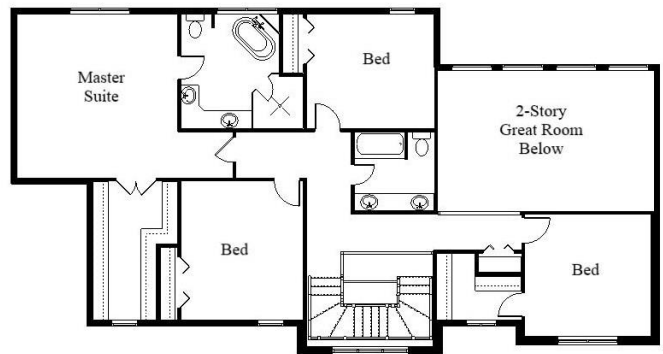

Your Land Your Style Your Home Your Way  
Design + Build = Your Best Value

[www.krausbuild.com](http://www.krausbuild.com)

Hickory Grove IV MG  
2950 Sq.Ft.

Copyright © 2021 Kraus Design Build  
All Rights Reserved

The **Kraus** Company  
DESIGN BUILD

248-972-5549

Setting the New Standard

Your Land Your Style Your Home Your Way  
Design + Build = Your Best Value

Hickory Grove  
2550 Sq.Ft.  
Copyright © 2020 Kraus Design Build  
All Rights Reserved

The **Kraus** Company  
DESIGN BUILD  
248-972-5549

Setting the New Standard

Your Land Your Style Your Home Your Way  
Design + Build = Your Best Value

[www.krausbuild.com](http://www.krausbuild.com)

**Hickory Grove II**  
**2550 Sq.Ft.**