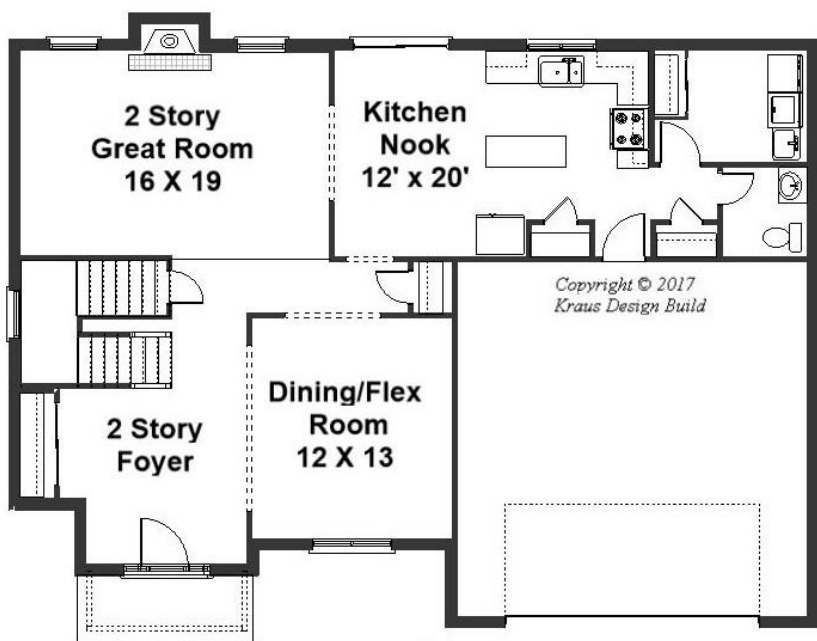

Your Land Your Style Your Home Your Way

Design + Build = Your Best Value

Concordia 50
2250 Sq.Ft.

KRAUS
DESIGN + BUILD
248.494.1822

Copyright © 2017
Kraus Design Build
All Rights Reserved

We Welcome Your Changes
to All Of Our Plans