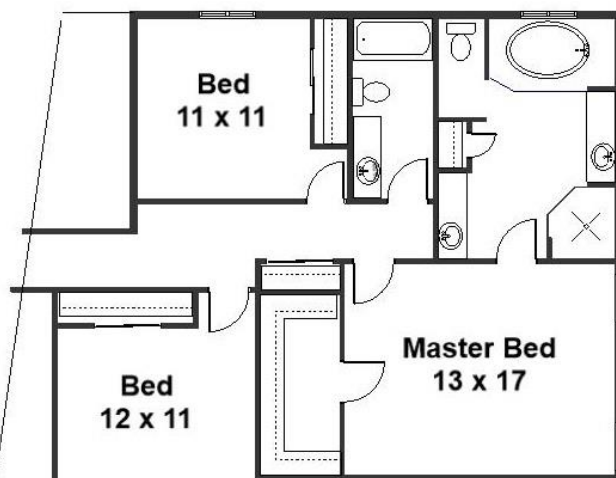

Your Land Your Style Your Home Your Way

Design + Build = Your Best Value

Concordia 50
2250 Sq.Ft.

KRAUS
DESIGN + BUILD
248.494.1822

Copyright © 2017
Kraus Design Build
All Rights Reserved

We Welcome Your Changes
to All Of Our Plans