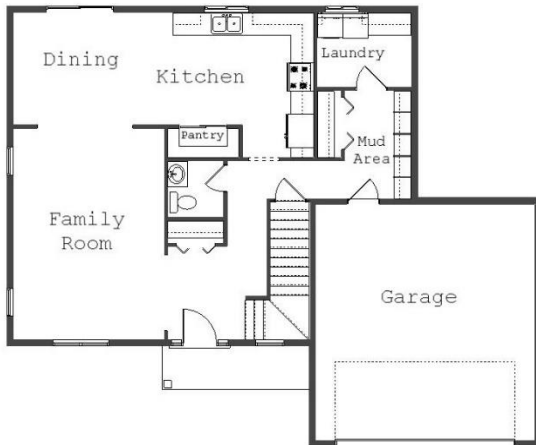

Design + Build = Your Best Value

Affordable Value Lifestyle Design Series

Destinbrook II

1800 Sq.Ft.

Copyright © 2019 Kraus Design
All Rights Reserved

Setting the New Standard

Your Land Your Style Your Home Your Way

Design + Build = Your Best Value

Affordable Value Lifestyle Design Series

The **Kraus** Company
DESIGN BUILD
248-972-5549

Destinbrook III
2025 Sq.Ft.

Copyright © 2017 Kraus Design
All Rights Reserved

Setting the New Standard