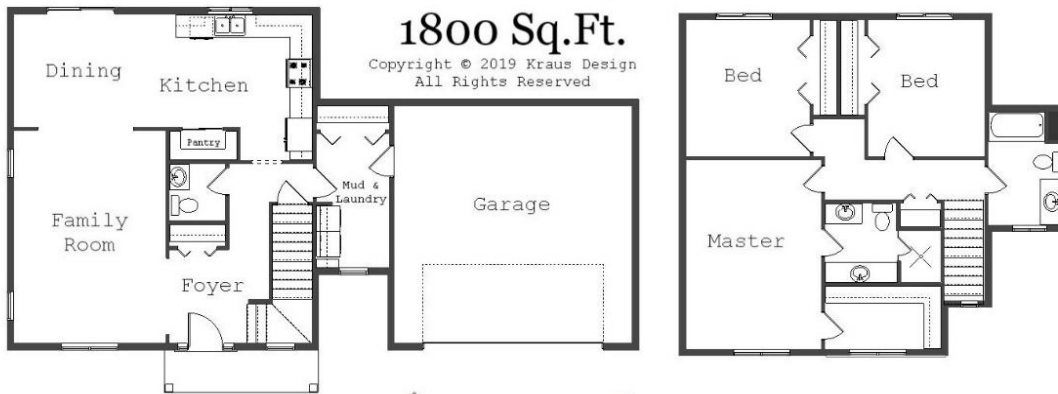

Design + Build = Your Best Value

Affordable Value Lifestyle Design Series

Destinbrook II

1800 Sq.Ft.

Copyright © 2019 Kraus Design
All Rights Reserved

Setting the New Standard

Your Land Your Style Your Home Your Way

Design + Build = Your Best Value

Affordable Value Lifestyle Design Series

The **Kraus** Company
DESIGN BUILD
248-972-5549

Destinbrook III
2025 Sq.Ft.

Copyright © 2017 Kraus Design
All Rights Reserved

Setting the New Standard