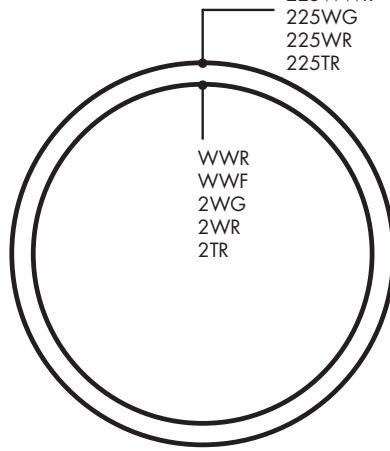

1 3/8"

actual pole sizes

1 3/8"

WS38

1 3/8"

WR38

1 3/8"

WG38

1 3/8"

WNF38

1 3/8"

138TW

2" - 2 1/4"

225WS
225FL
225WWR
225WG
225WR
225TR

WWR
WWF
2WG
2WR
2TR

2"

WWR 2"

2"

WWF 2"

2"

2WG 2"

2"

2WR 2"

2 1/4"

225WWR 2 1/4"

2"

2TR 2"

3"

3"

3SM

3"

3GR