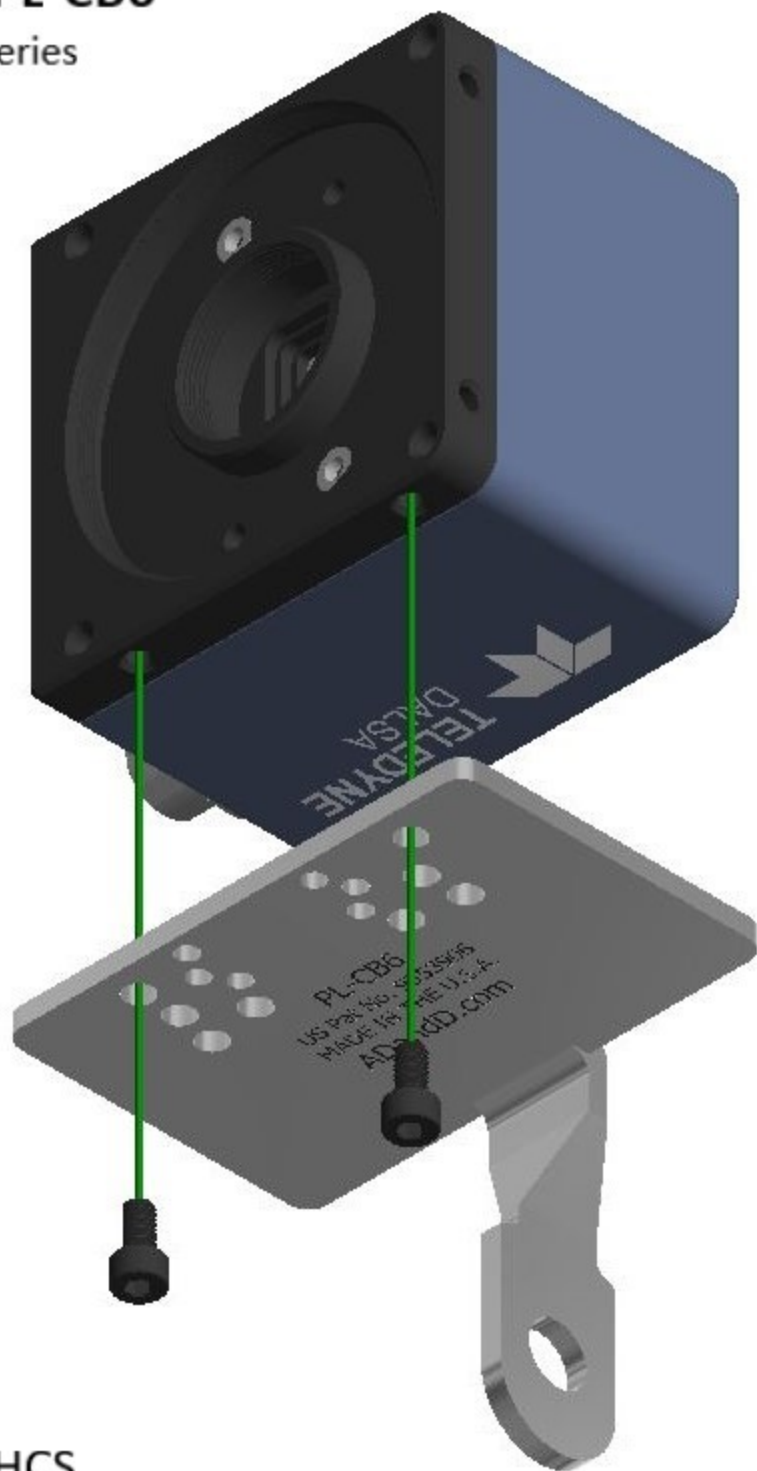

ADandD Pop Link #PL-CB6

Mounting for Dalsa BOA2 Series

Included Hardware

(2) M4-.7 X 8mm Lg SHCS