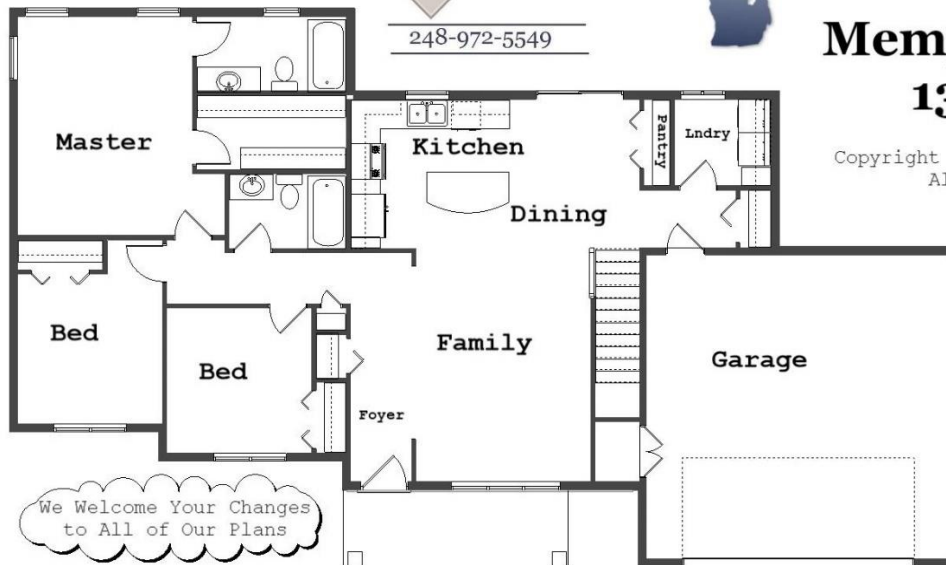

Your Land Your Style Your Home Your Way
Design + Build = Your Best Value

www.krausbuild.com

Setting the New Standard

Your Land Your Style Your Home Your Way

Design + Build = Your Best Value

The **Kraus** Company
DESIGN BUILD

248-972-5549

Memphis Creek II
1375 Sq.Ft.

Copyright © 2019 Kraus Design Build
All Rights Reserved

We Welcome Your Changes
to All of Our Plans

Setting the New Standard