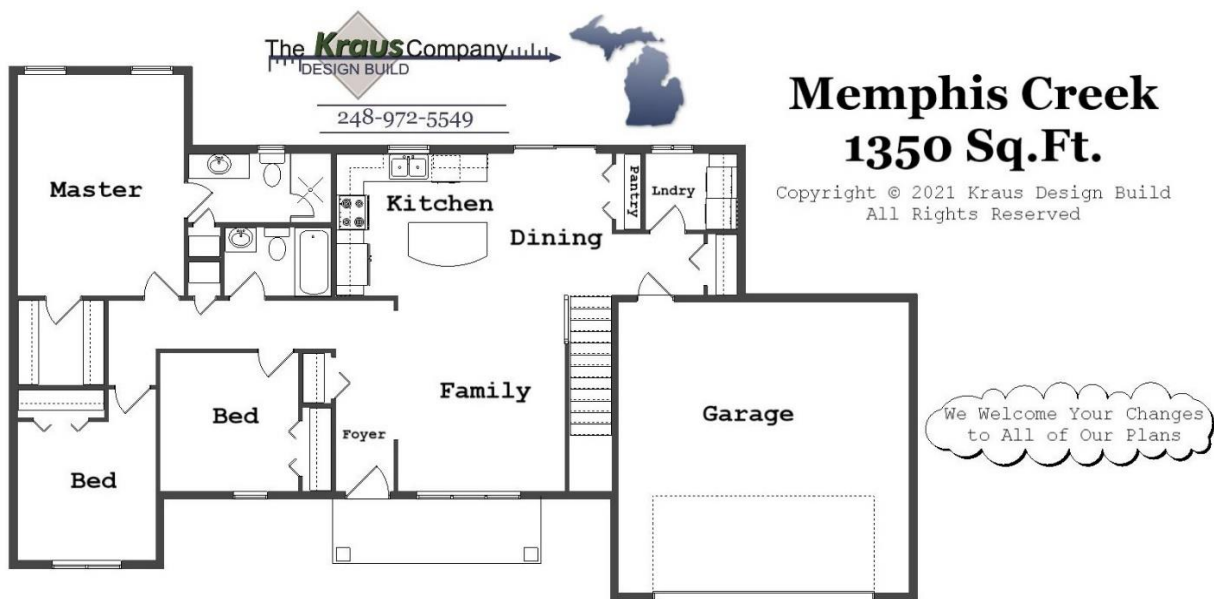

Your Land Your Style Your Home Your Way
Design + Build = Your Best Value

www.krausbuild.com

Setting the New Standard

Your Land Your Style Your Home Your Way

Design + Build = Your Best Value

The **Kraus** Company
DESIGN BUILD

248-972-5549

Memphis Creek II
1375 Sq.Ft.

Copyright © 2019 Kraus Design Build
All Rights Reserved

We Welcome Your Changes
to All of Our Plans

Setting the New Standard