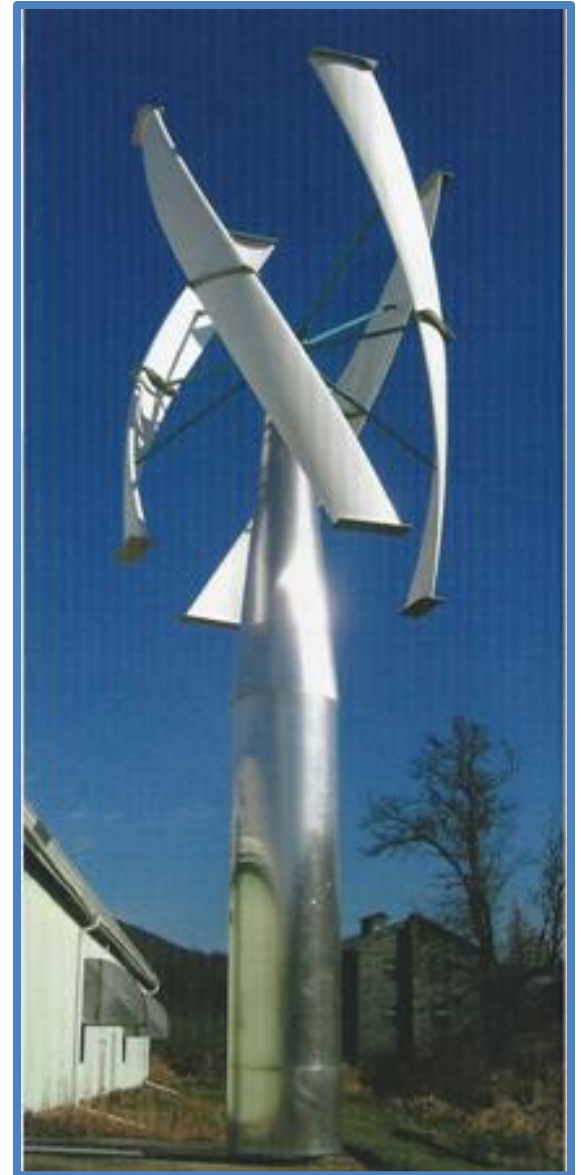

After Earth, LLC

After Earth.LLC

Overview ~

Vertical Wind Turbine

After Earth, LLC

What does the Change Wind Turbine do?

- Generates 36KW of single or three phase power
- Produces electricity regardless of wind direction
- Requires a mere 6 mph (9.65 KM/hr)
- Full and complete 10 year warranty, parts and labor
- Produces power day and night!

After Earth, LLC

What are application opportunities?

- Single business or home,
- Along highways (cars & trucks create wind vortices)
- Anywhere there is water (sea shore, lake, river)
- Small footprint (1.3m x 1.3m)
- Minimum height (10.5m)
- On top of buildings, bridges
- Agricultural irrigation, direct drive water pumping!