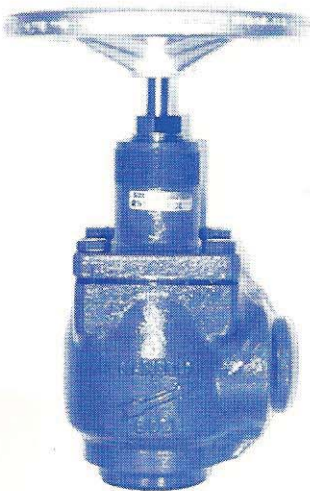

HANSEN VALVES

NEW HANSEN BLUE VALVES MAY BE SUPPLIED AFTER SEPTEMBER 1988. THEY HAVE SQUARE BONNETS AND LARGER ROUND BODIES. GLOBE VALVES ARE MADE FROM ANGLE VALVES WITH FACTORY WELDED 45° ELBOWS.

GLOBE

PIPE SIZE	SHUT-OFF HANDWHEEL	SHUT-OFF BLACK OR SILVER SEAL CAP	HAND EXP. BAR HANDLE	HAND EXP. RED-OLD YELLOW SEAL CAP
2-1/2"	GW250H	GW250C	*	*
3"	GW300H	GW300C	*	*
4"	*GW400H	*GW300C	*	*

ANGLE

PIPE SIZE	SHUT-OFF HANDWHEEL	SHUT-OFF BLACK OR SILVER SEAL CAP	HAND EXP. BAR HANDLE	HAND EXP. RED-OLD YELLOW SEAL CAP
2-1/2"	AW250H	AW250C	*	*
3"	AW300H	AW300C	*	*
4"	*AW400H	*AW400C	*	*

BUTTWELD VALVES, SIZES 2-1/2" THRU 4" MAY BE ANY ONE OF FOUR CASTINGS. (PGS 4 THRU 7)