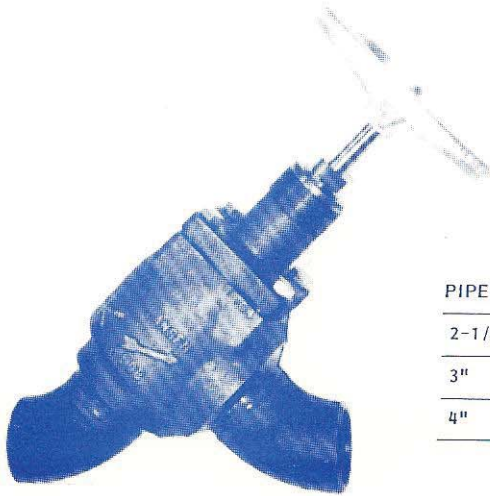

HANSEN VALVES

NEW HANSEN BLUE VALVES MAY BE SUPPLIED AFTER SEPTEMBER 1988. THEY HAVE SQUARE BONNETS AND LARGER ROUND BODIES. GLOBE VALVES ARE MADE FROM ANGLE VALVES WITH FACTORY WELDED 45° ELBOWS.

GLOBE

PIPE SIZE	SHUT-OFF HANDWHEEL	SHUT-OFF BLACK OR SILVER SEAL CAP	HAND EXP. BAR HANDLE	HAND EXP. RED-OLD YELLOW SEAL CAP
2-1/2"	GW250H	GW250C	*	*
3"	GW300H	GW300C	*	*
4"	*GW400H	*GW300C	*	*

ANGLE

PIPE SIZE	SHUT-OFF HANDWHEEL	SHUT-OFF BLACK OR SILVER SEAL CAP	HAND EXP. BAR HANDLE	HAND EXP. RED-OLD YELLOW SEAL CAP
2-1/2"	AW250H	AW250C	*	*
3"	AW300H	AW300C	*	*
4"	*AW400H	*AW400C	*	*

BUTTWELD VALVES, SIZES 2-1/2" THRU 4" MAY BE ANY ONE OF FOUR CASTINGS. (PGS 4 THRU 7)