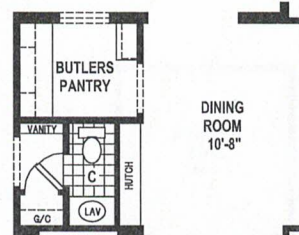

## B365CT

68' x 42' – 2,708 SQ. FT. – 3 BEDROOMS – 2 BATHS

OPTION MASTER BATH

ALTERNATE OPTION PORCH

OPTION HALF BATH/  
BUTLER'S PANTRY/GUEST CLOSET

OPTION PORCH

OPTION FOURTH BEDROOM

OPTION DEN

OPTION HALF BATH