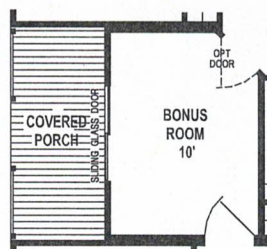

## B365CT

68' x 42' – 2,708 SQ. FT. – 3 BEDROOMS – 2 BATHS

OPTION MASTER BATH

ALTERNATE OPTION PORCH

OPTION HALF BATH/  
BUTLER'S PANTRY/GUEST CLOSET

OPTION PORCH

OPTION FOURTH BEDROOM

OPTION DEN

OPTION HALF BATH