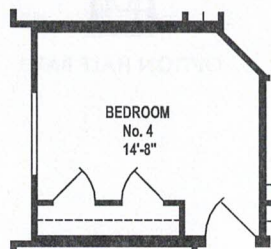

## B365CT

68' x 42' – 2,708 SQ. FT. – 3 BEDROOMS – 2 BATHS

OPTION MASTER BATH

ALTERNATE OPTION PORCH

OPTION HALF BATH/  
BUTLER'S PANTRY/GUEST CLOSET

OPTION PORCH

OPTION FOURTH BEDROOM

OPTION DEN

OPTION HALF BATH