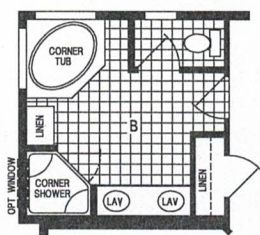

# 42' SERIES

## B365CT

68' x 42' – 2,708 SQ. FT. – 3 BEDROOMS – 2 BATHS

OPTION MASTER BATH

ALTERNATE OPTION PORCH

OPTION HALF BATH/  
BUTLER'S PANTRY/GUEST CLOSET

OPTION PORCH

OPTION FOURTH BEDROOM

OPTION DEN

OPTION HALF BATH