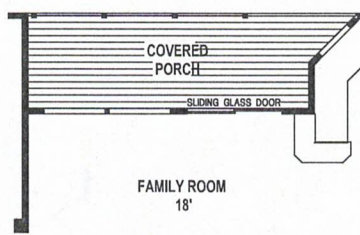

# 42' SERIES

## B365CT

68' x 42' – 2,708 SQ. FT. – 3 BEDROOMS – 2 BATHS

OPTION MASTER BATH

ALTERNATE OPTION PORCH

OPTION HALF BATH/  
BUTLER'S PANTRY/GUEST CLOSET

OPTION PORCH

OPTION FOURTH BEDROOM

OPTION DEN