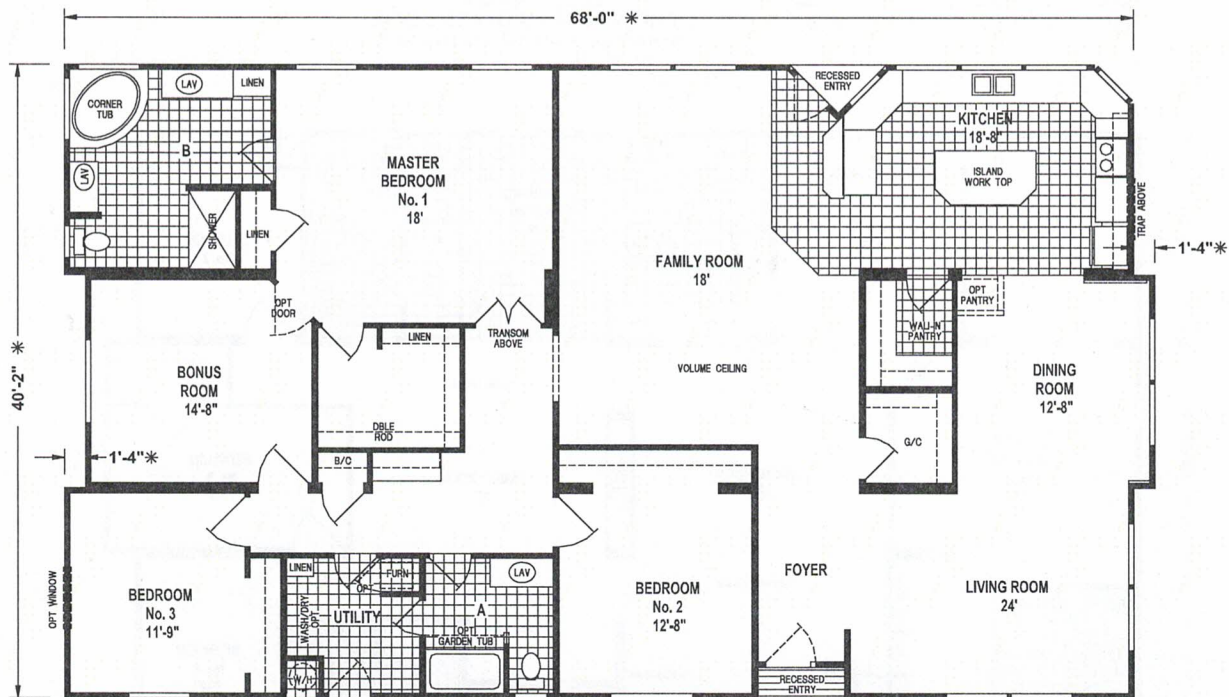

# 42' SERIES

## B365CT

68' x 42' – 2,708 SQ. FT. – 3 BEDROOMS – 2 BATHS

OPTION MASTER BATH

ALTERNATE OPTION PORCH

OPTION HALF BATH/  
BUTLER'S PANTRY/GUEST CLOSET

OPTION PORCH

OPTION FOURTH BEDROOM

OPTION DEN

OPTION HALF BATH