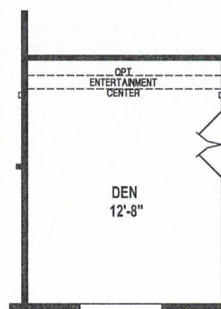

## B365CT

68' x 42' – 2,708 SQ. FT. – 3 BEDROOMS – 2 BATHS

OPTION MASTER BATH

ALTERNATE OPTION PORCH

OPTION HALF BATH/  
BUTLER'S PANTRY/GUEST CLOSET

OPTION PORCH

OPTION FOURTH BEDROOM

OPTION DEN

OPTION HALF BATH