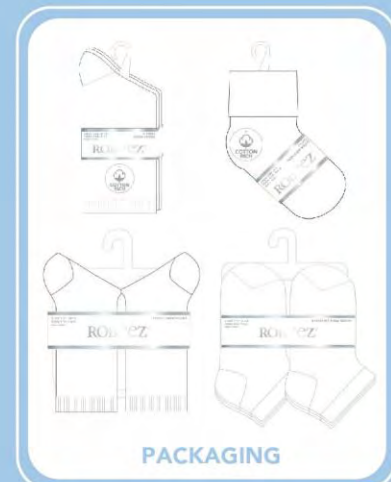

Elastic gather
at ankle ensures
socks stay on

Knit in logo
to toe edge

Seamless toe
for better
comfort

KIDS SOCKS

CM	IN	SIZE	AGE
15.3	6	5-6.5	12-24 mo
17.8	7	6-7.5	2-4 yrs
20.3	8	7-8.5	4-6 yrs
22.9	9	8-9.5	6-10 yrs
25.4	10	9-11	11+ yrs