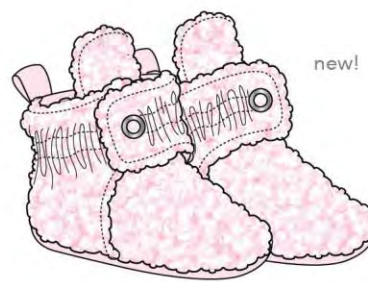

US WS \$8 | MSRP \$19.50 // CA WS \$10.50 | MSRP \$25.50

SIZES: 1 (0-3M), 2 (3-6M), 3 (6-12M), 4 (12-18M)

FASHION

SHERPA

blush sherpa | RBG10635-N
(NRF Red1 color)

SHERPA

ivory sherpa | RBG10634-N
(NRF beige color)