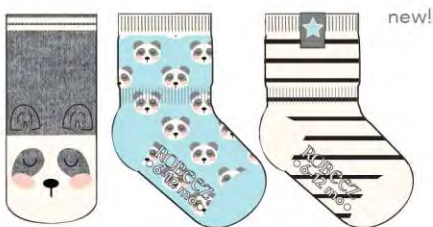

SLEEPY PANDA *

charcoal cotton rich | RBB20610

*3D ears

*woven label