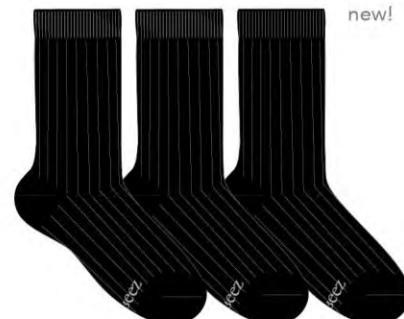

ROBEEZ®

ROBEEZ® KIDS DRESS SOCKS

2 PACK: US WS \$5.50 | MSRP \$11 // CA WS \$7 | MSRP \$14

3 PACK: US WS \$4.75 | MSRP \$9.50 // CA WS \$6 | MSRP \$12

*3 PACK: US \$5.50 | MSRP \$11 // CA WS \$7 | MSRP \$14

SIZES: 5-6.5, 6-7.5, 7-8.5, 8-9.5, 9-11 [All Seamless Toe Construction]

BOYS

RIBBED CREWS

asst neutral cotton rich | RBB12444
*rib top

new!

MAXWELL CRW

navy cotton rich | RBB20013
*rib top

new!