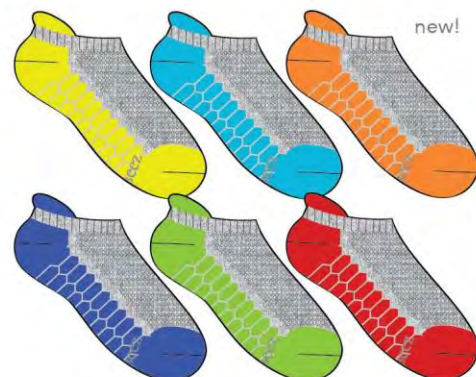

new!

ENERGETIC NS *

grey cotton rich | RBB20228

- *back tab
- *mesh top
- *half cushion