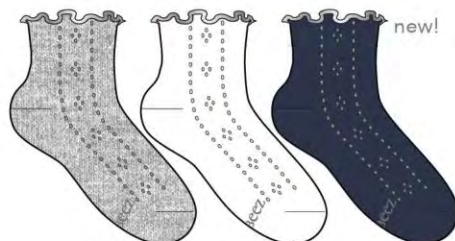

new!

ROLLED HEM QTR *

asst neutral cotton rich | RBG20590
(not available in size 9-11)
*pointelle detail / lettuce edge