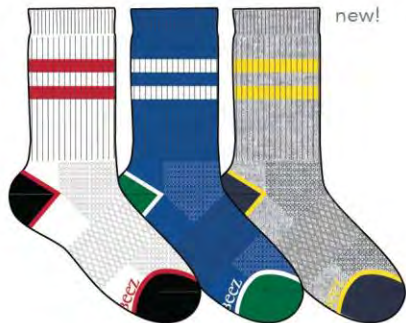

new!

FLOWER LACE QTR *

assorted cotton rich | RBG20591
(not available in size 9-11)
*rib top / crochet trim

ROBEEZ® BOYS 3PK SOCKS

3 PACK: US WS \$5 | MSRP \$10 // CA WS \$6.50 | MSRP \$14

*3 PACK: US WS \$6 | MSRP \$12 // CA WS \$8 | MSRP \$16

**3 PACK: US WS \$7 | MSRP \$14 // CA WS \$10 | MSRP \$20

SIZES: 5-6.5, 6-7.5, 7-8.5, 8-9.5, 9-11 [Cttn - Seamless Toe Construction / Poly - Comfort Toe Construction]

ATHLETIC

ALL-STAR ATHLETIC CRW *

blue cotton rich | RBB20241