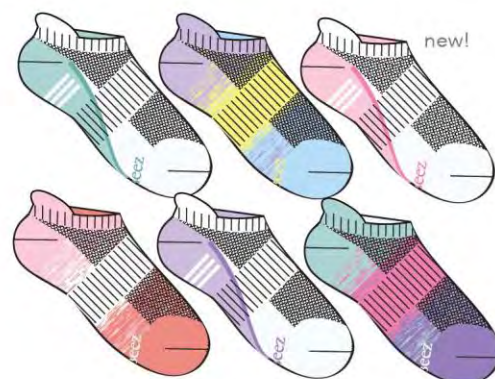

- *mesh detail
- *arch support
- *rib top

new!

ENERGETIC NS *

grey cotton rich | RBB20228

- *back tab
- *mesh top
- *half cushion

GIRLS

new!

EVERYDAY ATHLETIC NS

assorted cotton rich | RBG20471

- *mesh detail
- *arch support

new!

EVERYDAY ATHLETIC QTR

assorted cotton rich | RBG20472

- *mesh detail
- *arch support
- *rib top

new!

ATHLETIC CURVE NS *

assorted cotton rich | RBG19035

- *mesh top
- *arch support

ROBEEZ® CORE 6PK SOCKS

6 PACK: US WS \$7 | MSRP 14 // CA WS \$9 | MSRP \$18.50

SIZES: 5-6.5, 6-7.5, 7-8.5, 8-9.5, 9-11 [All Seamless Toe Construction]