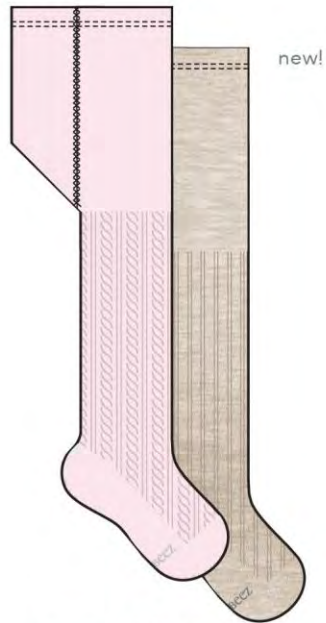

BRITANY 2PK HWT

lt pink cotton rich | RBG20265

*blush cable

*heather oatmeal rib