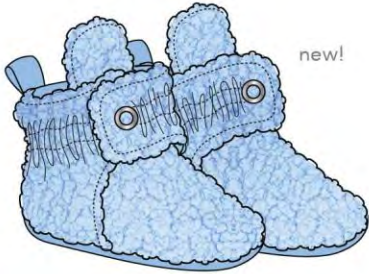

SNAP BOOTIES

ROBEEZ®

SNAP BOOTIES

FEATURES & BENEFITS

Elasticized ankle for easy on and off

A roomy fit and two-snap fitting option help achieve the perfect fit for growing feet

Soft breathable material to keep your little one cozy

Non-skid outsole prevents tripping and slipping

SNAP BOOTIES

CM	IN	SIZE	AGE
9	3 1/2	1	0-3 mo
9.5	3 3/4	2	3-6 mo
11	4 1/4	3	6-12 mo
11.5	4 1/2	4	12-18 mo

ROBEEZ®

ROBEEZ® BOYS SNAP BOOTIES

US WS \$8 | MSRP \$19.50 // CA WS \$10.50 | MSRP \$25.50

SIZES: 1 (0-3M), 2 (3-6M), 3 (6-12M), 4 (12-18M)

FASHION

SHERPA

light blue sherpa | RBB20517

SHERPA

olive sherpa | RBB20518

SULLIVAN

ivory faux fur | RBB20534