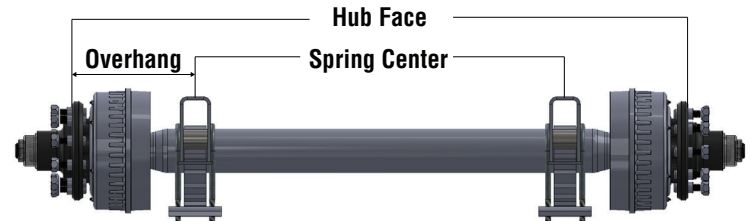

For BEAM ONLY orders - Do not complete shaded section

Axle Type	Tube Size	Spindle	Track		Overhang	
			Minimum	Maximum	Minimum	Maximum
10k Spring	3 1/2"	Elec/Hyd	63"	96"	25"	31"
10k Spring	5"	Elec/Hyd	63"	96"	25"	31"
10k Spring	5"	Air Brake	70"	96"	26"	40"
12k Spring	5"	Elec/Hyd	63"	96"	26"	32"
12k Spring	5"	Air Brake	70"	96"	26"	40"
16k Spring	5"	Elec/Hyd	63"	96"	26"	32"
16k Spring	5"	Air Brake	70"	96"	26"	36"

Date: _____

Customer: _____

Address: _____

City: _____ State: _____ Zip: _____

Phone: _____

Fax: _____

Trailer Manufacturer: _____

Trailer Make: _____

Trailer Model: _____

Capacity: _____

Hub Face Dimension: (see drawing) _____

Track Width Dimension: (see drawing) _____

Spring Center: (see drawing) _____

Mount Type: (see drawing) ☐ Bottom ☐ Top

Adjustable Spring Pads: ☐ Yes ☐ No

Spring Width: ☐ 2 1/2" ☐ 3"

Spring Length: _____

Hub Bolt Pattern: (if desired) _____

Hub Pilot: ☐ 4.75 ☐ 4.88

Brake Type: (if desired) ☐ Idler ☐ Electric ☐ Air
☐ Hydraulic Drum ☐ Hydraulic Disc

Wheel Nut: ☐ Swivel Flange Nuts ☐ Double Cap Nuts
☐ Tension Ring w/Cone Nuts

If Air Brake, choose air chamber: ☐ Type 20
☐ Type 24 ☐ Type 20/24 ☐ Type 24/24

ABS: ☐ Yes ☐ No

Pre-wired: ☐ Yes ☐ No

Lubrication: ☐ Grease ☐ Oil Bath

Paint: ☐ Paint ☐ Galvanized ☐ E-Coat ☐ Raw

Notes: _____

Customer PO: _____

Quantity: _____

Customer Signature: _____

Hub Face and Spring measurements are only available in 1/4" increments. More detailed axle information can be found in the product catalog.

Custom Axle Orders Are Non-Refundable. Custom Axles Take 4-6 Weeks In Most Cases. We have seen them take longer in some cases. Please understand that sometimes they will take as long as it takes and we have no control over it. We are not the manufacture and can not control how long they take. We can only provide great prices on the items we offer but sometimes it takes longer than expected.