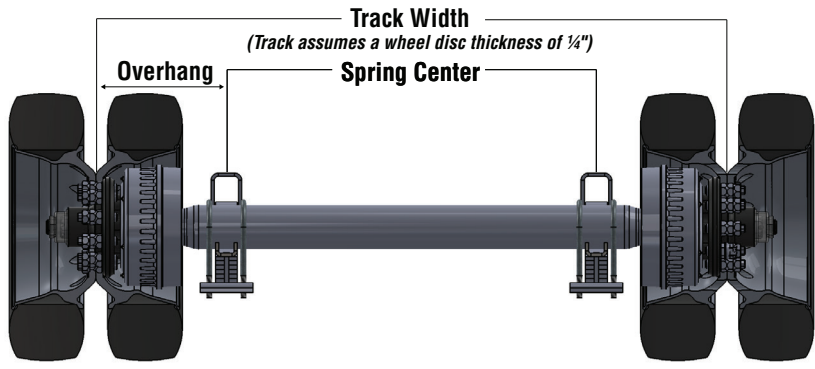

For BEAM ONLY orders - Do not complete shaded section

Axle Type	Tube Size	Spindle	Track		Overhang	
			Minimum	Maximum	Minimum	Maximum
10k Spring	3 1/2"	Elec/Hyd	63"	96"	25"	31"
10k Spring	5"	Elec/Hyd	63"	96"	25"	31"
10k Spring	5"	Air Brake	70"	96"	26"	40"
12k Spring	5"	Elec/Hyd	63"	96"	26"	32"
12k Spring	5"	Air Brake	70"	96"	26"	40"
16k Spring	5"	Elec/Hyd	63"	96"	26"	32"
16k Spring	5"	Air Brake	70"	96"	26"	36"

Date: _____

Customer: _____

Address: _____

City: _____ State: _____ Zip: _____

Phone: _____

Fax: _____

Trailer Manufacturer: _____

Trailer Make: _____

Trailer Model: _____

Capacity: _____

Hub Face Dimension: (see drawing) _____

Track Width Dimension: (see drawing) _____

Spring Center: (see drawing) _____

Mount Type: (see drawing) ☐ Bottom ☐ Top

Adjustable Spring Pads: ☐ Yes ☐ No

Spring Width: ☐ 2 1/2" ☐ 3"

Spring Length: _____

Hub Bolt Pattern: (if desired) _____

Hub Pilot: ☐ 4.75 ☐ 4.88

Brake Type: (if desired) ☐ Idler ☐ Electric ☐ Air
☐ Hydraulic Drum ☐ Hydraulic Disc

Wheel Nut: ☐ Swivel Flange Nuts ☐ Double Cap Nuts
☐ Tension Ring w/Cone Nuts

If Air Brake, choose air chamber: ☐ Type 20
☐ Type 24 ☐ Type 20/24 ☐ Type 24/24

ABS: ☐ Yes ☐ No

Pre-wired: ☐ Yes ☐ No

Lubrication: ☐ Grease ☐ Oil Bath

Paint: ☐ Paint ☐ Galvanized ☐ E-Coat ☐ Raw

Notes: _____

Customer PO: _____

Quantity: _____

Customer Signature: _____

Hub Face and Spring measurements are only available in 1/4" increments. More detailed axle information can be found in the product catalog.

Custom Axle Orders Are Non-Refundable. Custom Axles Take 4-6 Weeks In Most Cases. We have seen them take longer in some cases. Please understand that sometimes they will take as long as it takes and we have no control over it. We are not the manufacture and can not control how long they take. We can only provide great prices on the items we offer but sometimes it takes longer than expected.