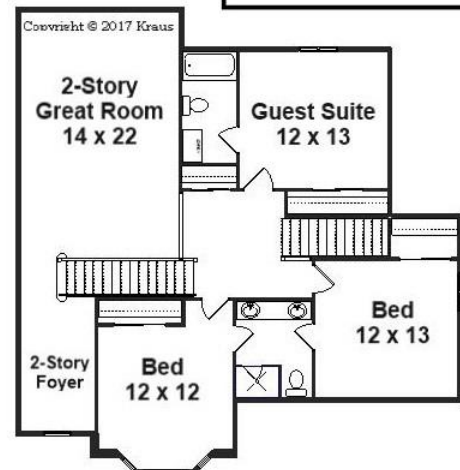

The Oxford
2950 Sq. Ft.

KRAUS
DESIGN + BUILD
248.494.1822

Copyright © 2017 Kraus