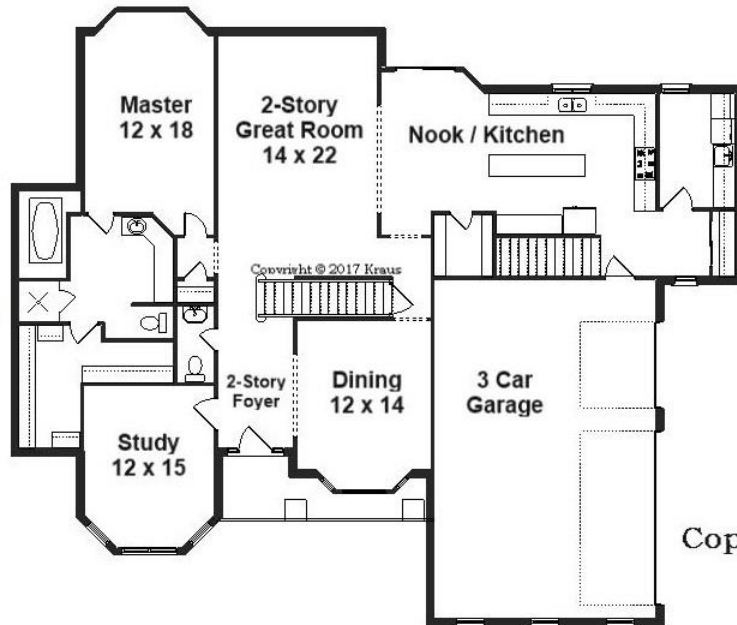

The Oxford
2950 Sq. Ft.

KRAUS
DESIGN + BUILD
248.494.1822

Copyright © 2017 Kraus