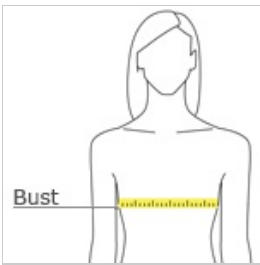

- 3.8-ounce, 100% polyester interlock with PosiCharge technology
- Removable tag for comfort and relabeling
- Raglan sleeves

### HOW TO MEASURE

#### BUST

With arms down at sides, measure around the upper body, under arms and around the fullest part of the bust.