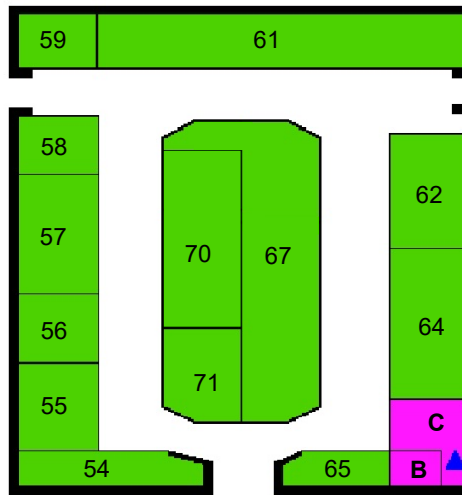

Updated: October 8, 2021

Building A

Building B

- PRODUCT CODES**
- BP Blooming Plants
 - CF Cut Flowers
 - CG Cut Greens
 - FS Floral Supplies
 - D Silk Product
 - P Foliage Plants
 - G Grower
 - RT Rentals
 - S Shipper
 - Mart Offices
 - Restrooms