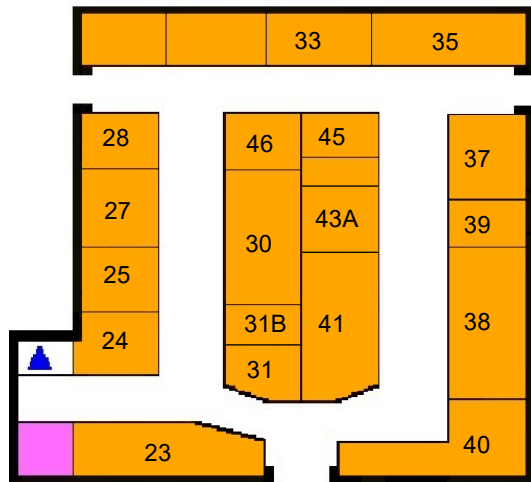

Updated: October 8, 2021

Building A

Building B

- PRODUCT CODES**
- BP Blooming Plants
 - CF Cut Flowers
 - CG Cut Greens
 - FS Floral Supplies
 - D Silk Product
 - P Foliage Plants
 - G Grower
 - RT Rentals
 - S Shipper
 - Mart Offices
 - Restrooms