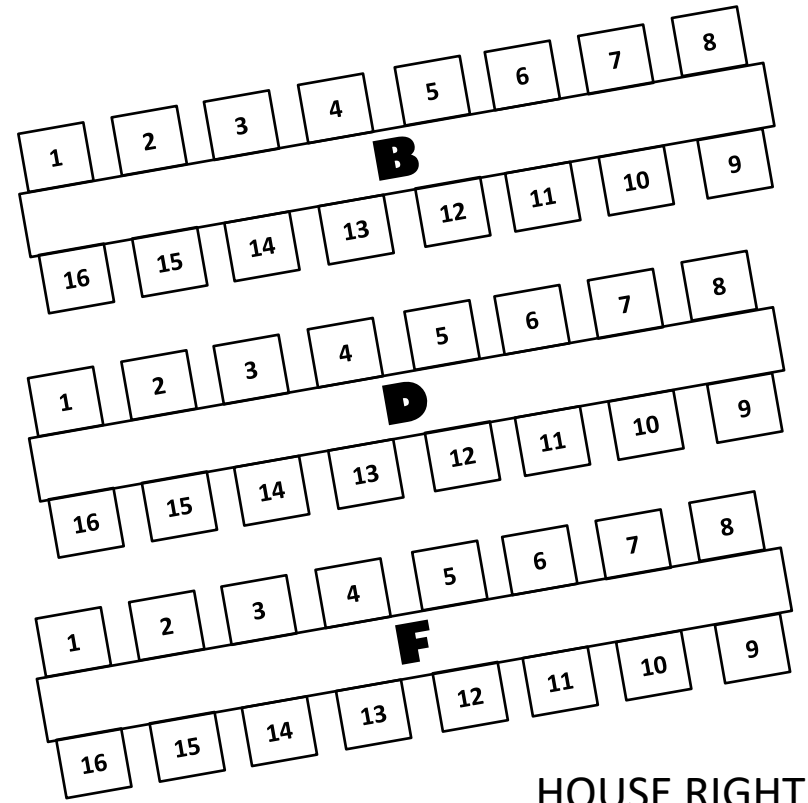

SEATING CHART – AMERICAN LEGION POST 69 2020

96 Total Seats

STAGE

EXIT

Handicap seating available
in this area by request...
Please contact TICKET SALES
Call 920-644-3375 for Info.

HOUSE LEFT

HOUSE RIGHT

POST

Sections **G** and **H** are bar
tables and bar stools

TICKET TABLE