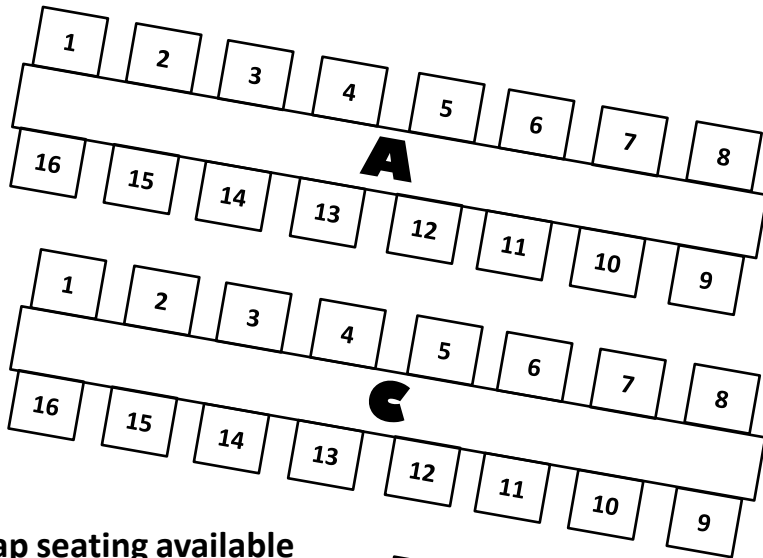

SEATING CHART – AMERICAN LEGION POST 69 2020

96 Total Seats

STAGE

EXIT

Handicap seating available
in this area by request...
Please contact TICKET SALES
Call 920-644-3375 for Info.

HOUSE LEFT

HOUSE RIGHT

POST

Sections **G** and **H** are bar
tables and bar stools

TICKET TABLE