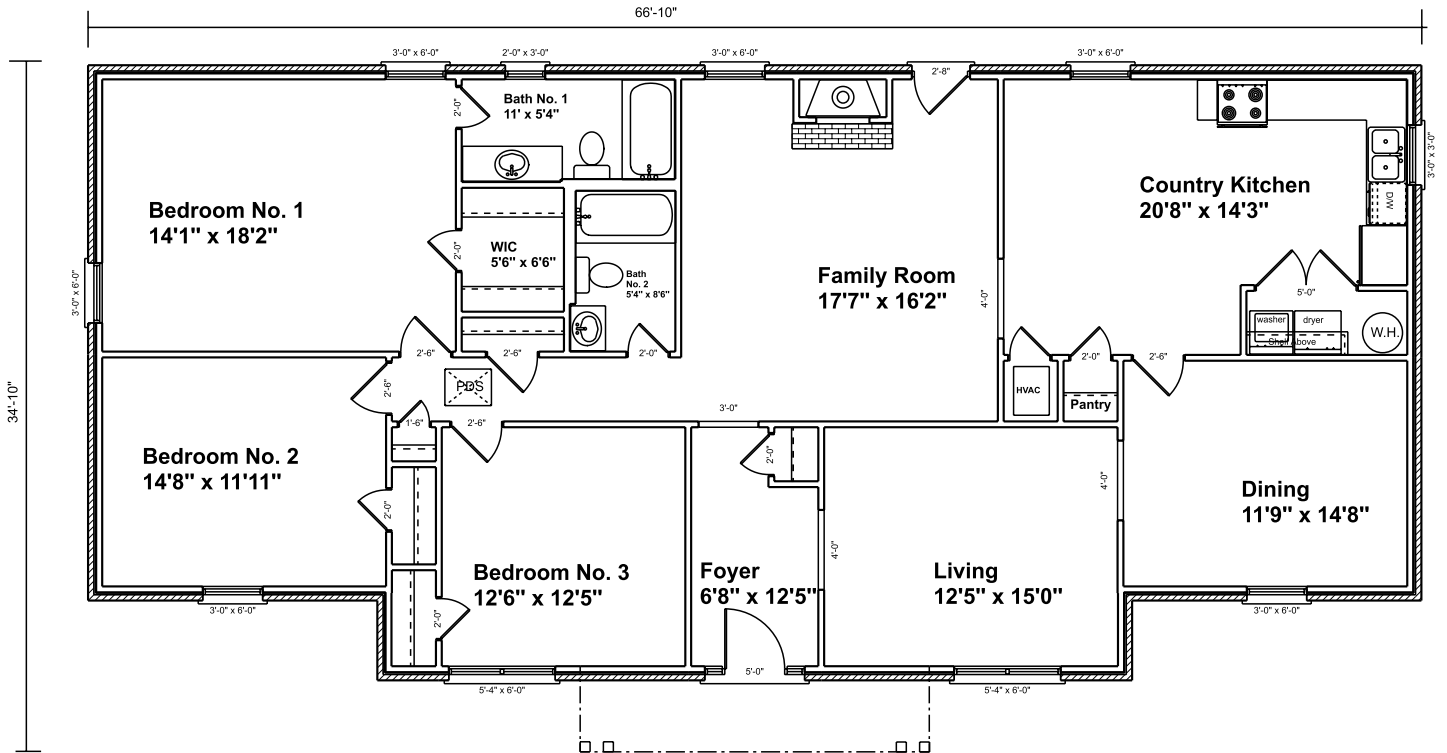

COLUMBIA II

Alabama Better Built Homes, Inc.
 2203 Howard Murfee Blvd.
 Prattville, AL 36066
 334-285-6380

1945 Sq. Ft.
LIVING

\$
Subject to change
Date: 8/2019
Initials C.S

MEASUREMENTS SHOWN ARE NOT INTENDED TO BE EXACT AND THEREFORE ARE NOT GUARANTEED