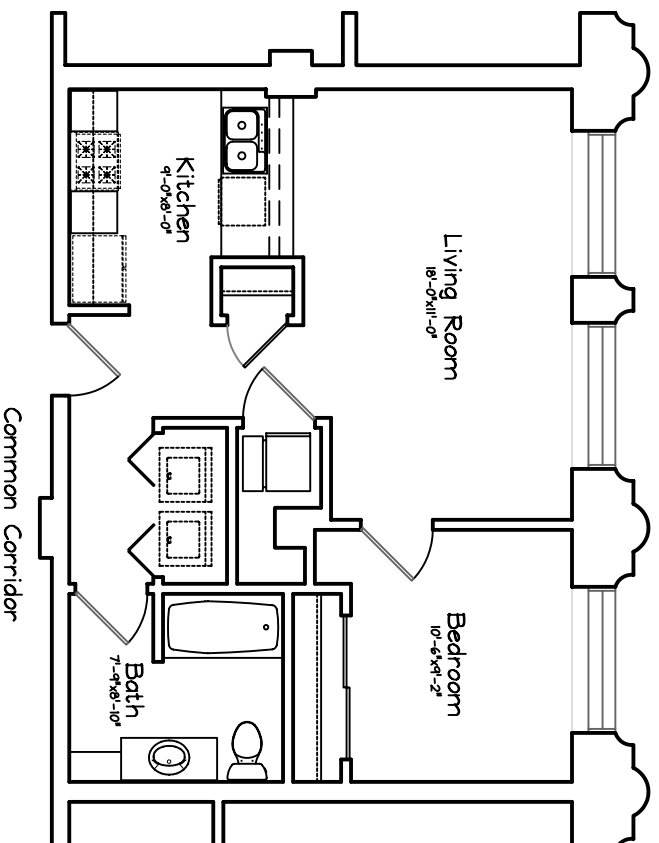

PLANKINTON LOFT APARTMENTS - 5th FLOOR

Western View

Unit #539 = 645 sq ft
One Bedroom, 1 Bath

Scale : 1/8" = 1'-0"

Square Footage taken from center of corridor/party walls
to exterior of furred walls.