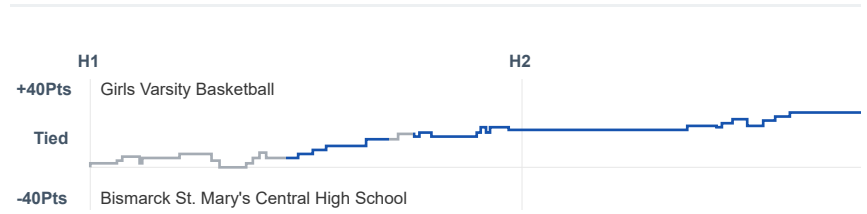

Box Score Report

JHS vs SMCHS - Mar 4, 2021 - W 72-36

Period Stats

Team	1	2	Final
JHS	35	37	72
SMCHS	18	18	36

Run Graph

Team Stats

	JHS	SMCHS
Field Goal %	47.1%	27.1%
Effective Field Goal %	50.7%	33.3%
2FG Made/Attempted	28/49	7/26
2FG%	57.1%	26.9%
3FG Made/Attempted	5/21	6/22
3FG%	23.8%	27.3%
FT Made/Attempted	1/8	4/8
Free Throw Percentage	12.5%	50.0%
Points Per Possession	1.15	0.57
Transition Points	14	4
Points Off Turnovers	30	9
Second Chance Points	21	9
Points in the Paint	56	8
Offensive Rebounds	21	10
Defense Rebounds	24	18
Assists	19	8
Deflections	6	5
Steals	15	5
Blocks	4	1
Turnovers	10	21
Personal Fouls	13	6
Charges Taken	0	0