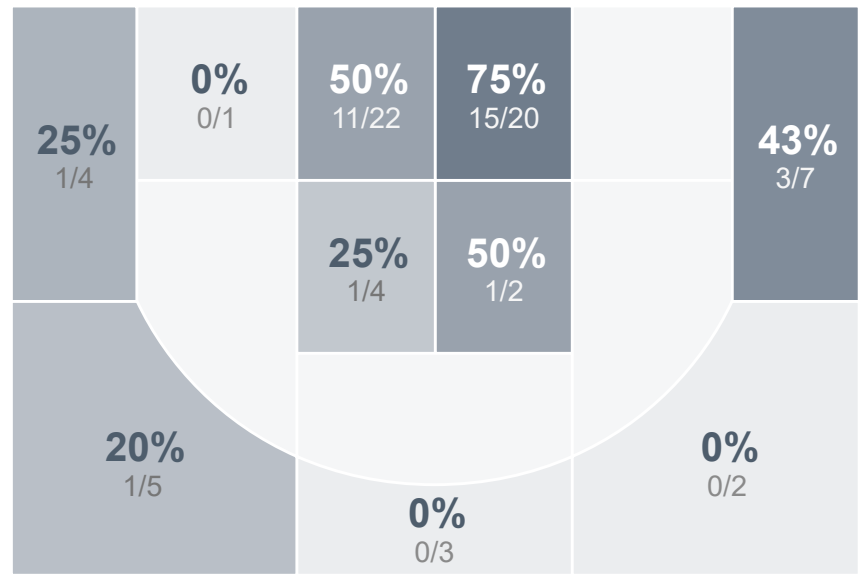

Box Score Report

JHS vs SMCHS - Mar 4, 2021 - W 72-36

Period Stats

Team	1	2	Final
JHS	35	37	72
SMCHS	18	18	36

Run Graph

Team Stats

	JHS	SMCHS
Field Goal %	47.1%	27.1%
Effective Field Goal %	50.7%	33.3%
2FG Made/Attempted	28/49	7/26
2FG%	57.1%	26.9%
3FG Made/Attempted	5/21	6/22
3FG%	23.8%	27.3%
FT Made/Attempted	1/8	4/8
Free Throw Percentage	12.5%	50.0%
Points Per Possession	1.15	0.57
Transition Points	14	4
Points Off Turnovers	30	9
Second Chance Points	21	9
Points in the Paint	56	8
Offensive Rebounds	21	10
Defense Rebounds	24	18
Assists	19	8
Deflections	6	5
Steals	15	5
Blocks	4	1
Turnovers	10	21
Personal Fouls	13	6
Charges Taken	0	0

Girls Varsity Basketball

Bismarck St. Mary's Central High School