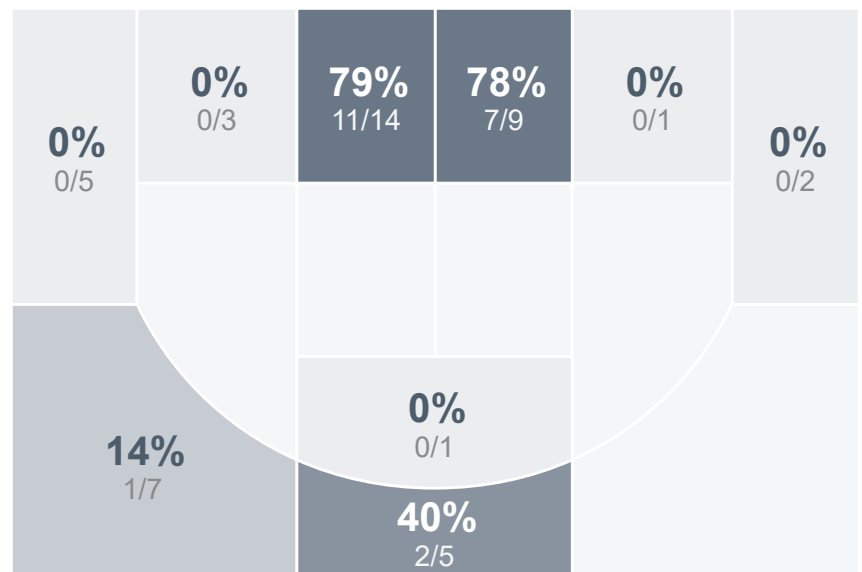

Minot High School