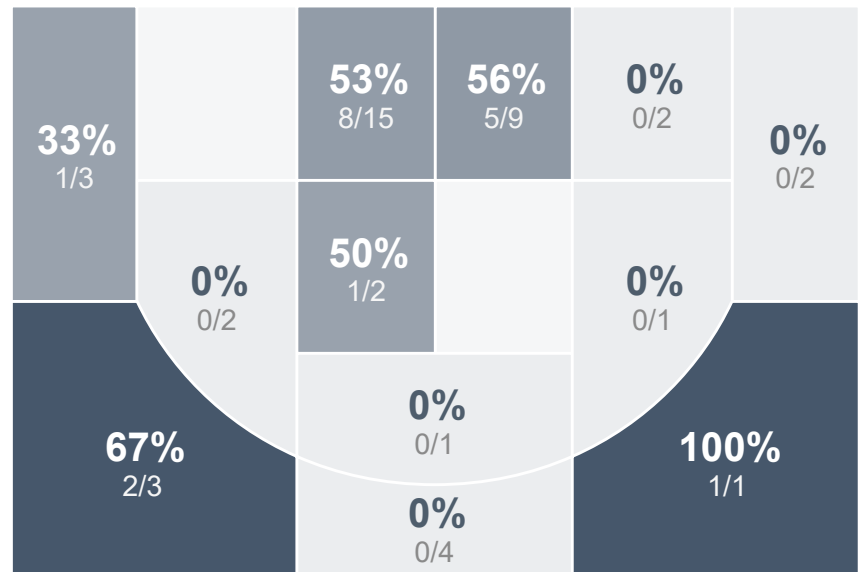

Watford City Girls Basketball