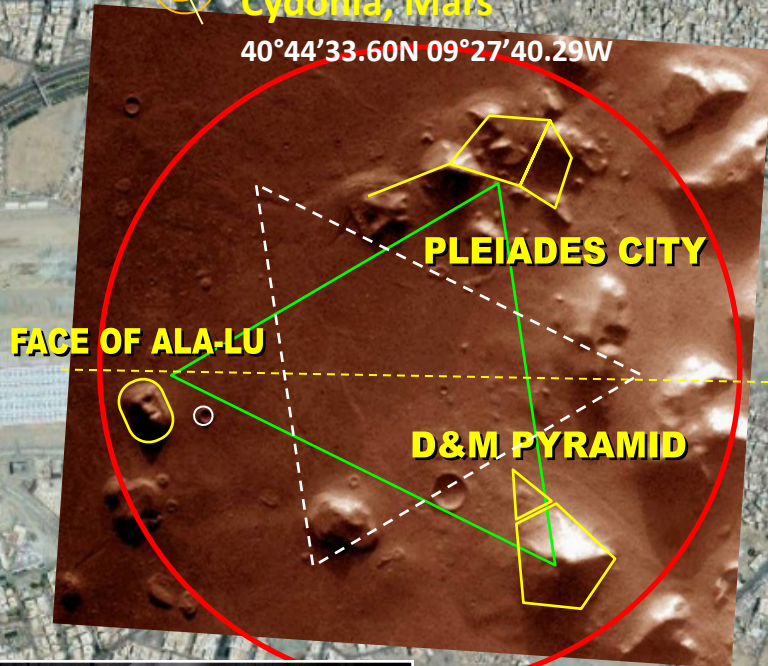

# MECCA BLACK CUBE STAR MAP

## CYDONIA MARS TRIANGULATION PATTERN

**MARTIAN MOTIF**  
Cydonia, Mars

40°44'33.60N 09°27'40.29W

**KA'BAH CUBE**

**7 STAR OF PLEIADES**

45°

**ABRAJ KUDRAI**

**TOP 10 MECCA**

## GREAT PYRAMID PATTERN

Great Pyramids Pattern

JAMARAT

Stoning of Satan  
3 Pillars

FROM FULCRUM  
THE 'ORION CROSS'

33°

al Aqsa

Google Earth

Image © 2017 DigitalGlobe

Imagery Date: 6/7/2017 21°25'17.87" N 39°52'16.26" E elev 0 ft eye alt 7874 ft