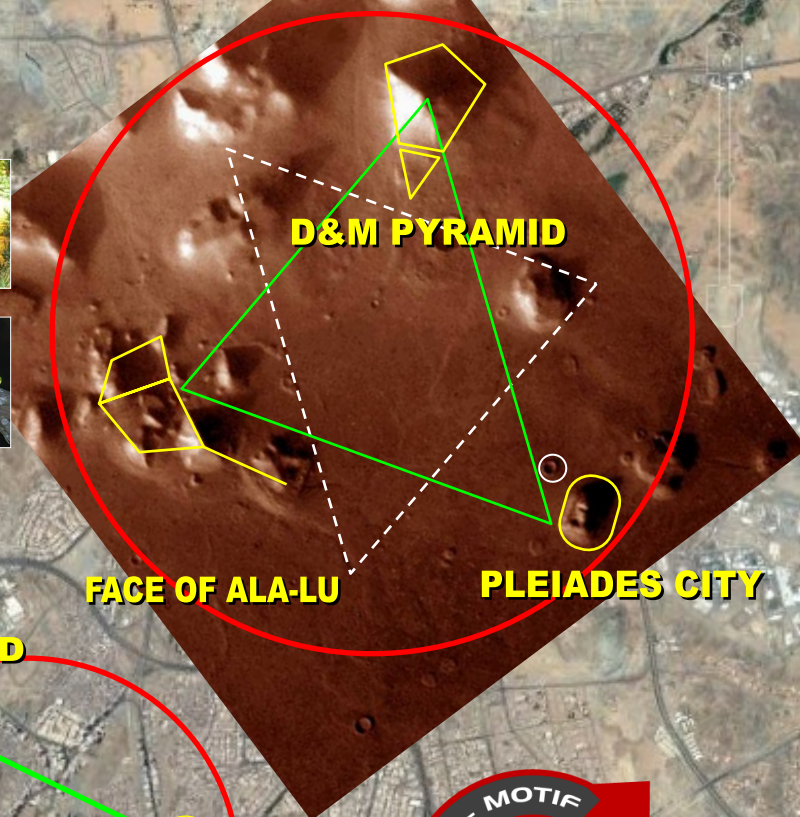

## HAJJ JOURNEY TO ARAFAT

**Mt. Arafat**

2

Serpent in the midst of the Tree  
'LUCIFER IS THE GREATEST'...

CROWN

SERPENT

TREE

**MARTIAN MOTIF**  
Cydonia, Mars  
40°44'33.60N 09°27'40.29W

**D&M PYRAMID**

**FACE OF ALA-LU**

**PLEIADES CITY**

**D&M PYRAMID**  
ABRAJ KUDAI

**PYRAMID CITY**  
ABRAJ AL BAIT

**FACE OF ALA-LU**  
SHOPPING MALL

**KA'BAH**  
**MECCA**

Muzdalifah

## GREAT PYRAMID PATTERN

Great Pyramids Pattern

JAMARAT

Stoning of Satan  
3 Pillars

FROM FULCRUM  
THE 'ORION CROSS'

33°

al Aqsa

Google Earth

Image © 2017 DigitalGlobe

Imagery Date: 6/7/2017 21°25'17.87" N 39°52'16.26" E elev 0 ft eye alt 7874 ft