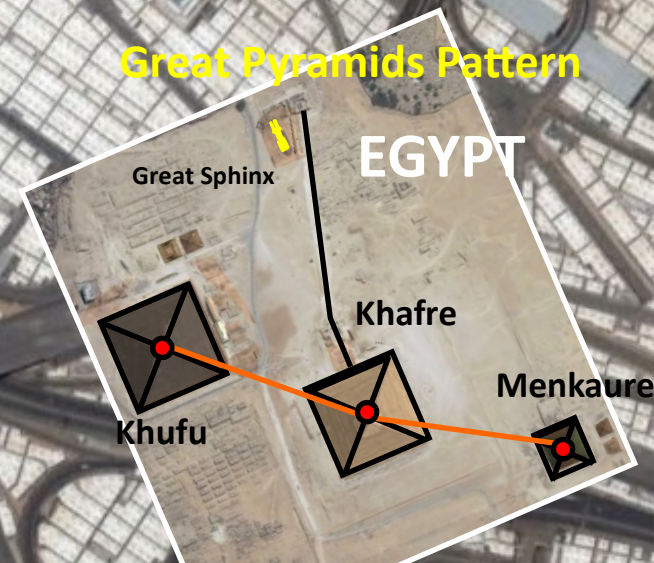

**D&M PYRAMID**

**FACE OF ALA-LU**

**PLEIADES CITY**

**D&M PYRAMID**  
ABRAJ KUDAI

**PYRAMID CITY**  
ABRAJ AL BAIT

**FACE OF ALA-LU**  
SHOPPING MALL

**KA'BAH**  
**MECCA**

Muzdalifah

3

666 Nautical Miles to Temple Mount, Jerusalem  
18 km (9+9+9)  
9.99 Nautical Miles

**1**  
Mina

**4**  
JAMARAT

Stoning of Satan  
3 Pillars

**5**

CHI X  $\chi = 600$   
XI  $\xi = 60$   
STIGMA  $\zeta = 6$

**666**

NUMBER OF THE BEAST

Google Earth

Image © 2017 DigitalGlobe

Image © 2017 DigitalGlobe

21°21'18.45" N 39°59'02.66" E elev 1059 ft eye alt 17.41 mi

© Composition and Some Graphics by  
LUIS B. VEGA  
vegapost@hotmail.com  
www.PostScripts.org  
FOR ILLUSTRATION PURPOSES ONLY

## GREAT PYRAMID PATTERN

Great Pyramids Pattern

JAMARAT

Stoning of Satan  
3 Pillars

FROM FULCRUM  
THE 'ORION CROSS'

33°

al Aqsa

Google Earth