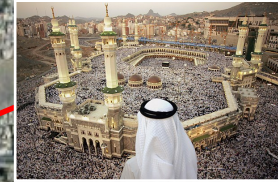

MECCA BLACK CUBE STAR MAP

CYDONIA MARS TRIANGULATION PATTERN

MARTIAN MOTIF
Cydonia, Mars

40°44'33.60N 09°27'40.29W

KA'BAH CUBE

7 STAR OF PLEIADES

45°