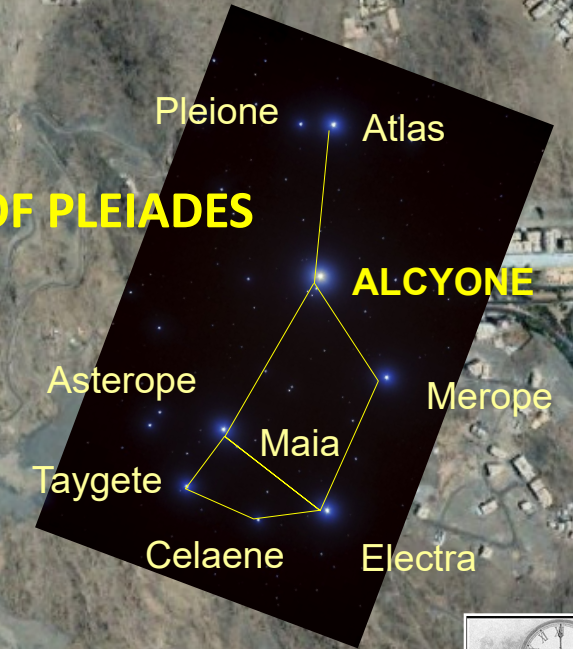

# MECCA BLACK CUBE STAR MAP

## CYDONIA MARS TRIANGULATION PATTERN

**MARTIAN MOTIF**  
Cydonia, Mars

40°44'33.60N 09°27'40.29W

**KA'BAH CUBE**

**7 STAR OF PLEIADES**

45°

**ABRAJ KUDRAI**

**TOP 10 MECCA**

**Black Cube of Cronos**

**ABRAJ AL BAIT**

**'EYE OF SAURON'**

**Lucifer**

- Dark Tower
- Phallic Symbol
- Divine Sexual
- Union of Demonic Energies

© Composition and Some Graphics by  
**LUIS B. VEGA**  
 vegapost@hotmail.com  
 www.PostScripts.org  
 FOR ILLUSTRATION PURPOSES ONLY

## GREAT PYRAMID PATTERN

Great Pyramids Pattern

JAMARAT

Stoning of Satan  
3 Pillars

FROM FULCRUM  
THE 'ORION CROSS'

33°

al Aqsa

Google Earth