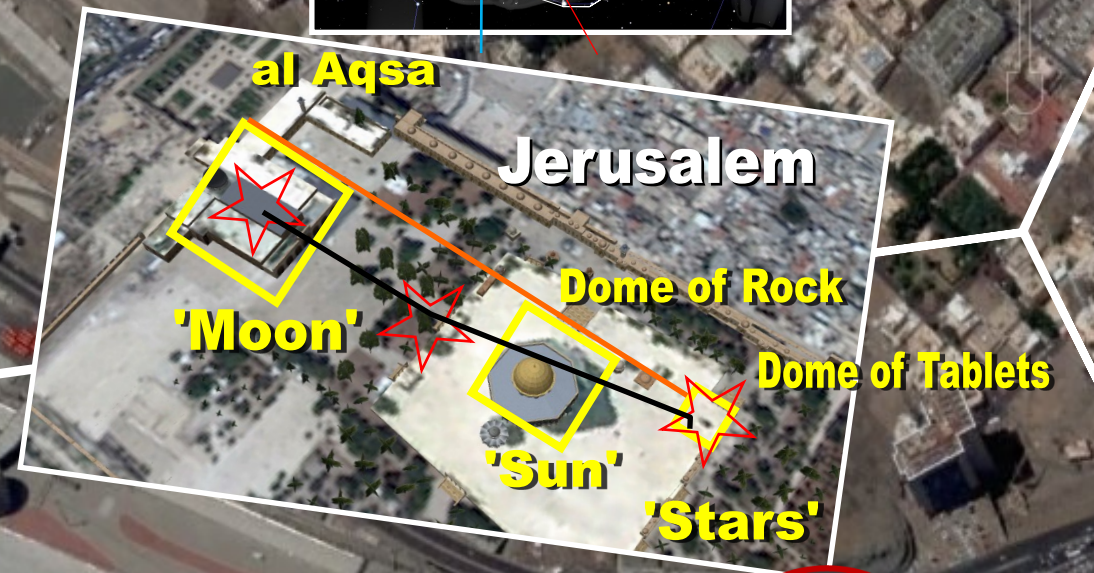

## GREAT PYRAMID PATTERN

Great Pyramids Pattern

JAMARAT

Stoning of Satan  
3 Pillars

FROM FULCRUM  
THE 'ORION CROSS'

33°

al Aqsa

Google Earth

Image © 2017 DigitalGlobe

Imagery Date: 6/7/2017 21°25'17.87" N 39°52'16.26" E elev 0 ft eye alt 7874 ft