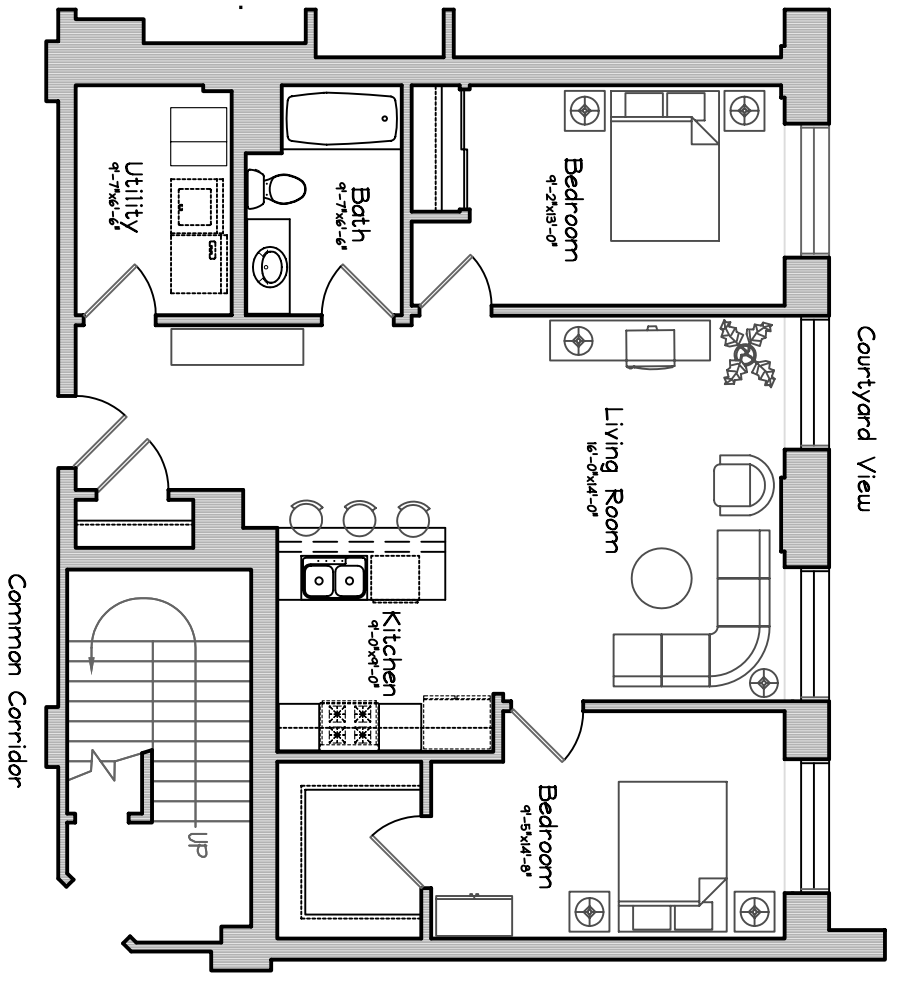

PLANKINTON LOFT APARTMENTS - 5th FLOOR

Courtyard View

Unit #544 = 960 sq ft
Two Bedroom, 1 Bath

Scale : 1/8" = 1'-0"

Square Footage taken from center of corridor/party walls to exterior of furred walls.