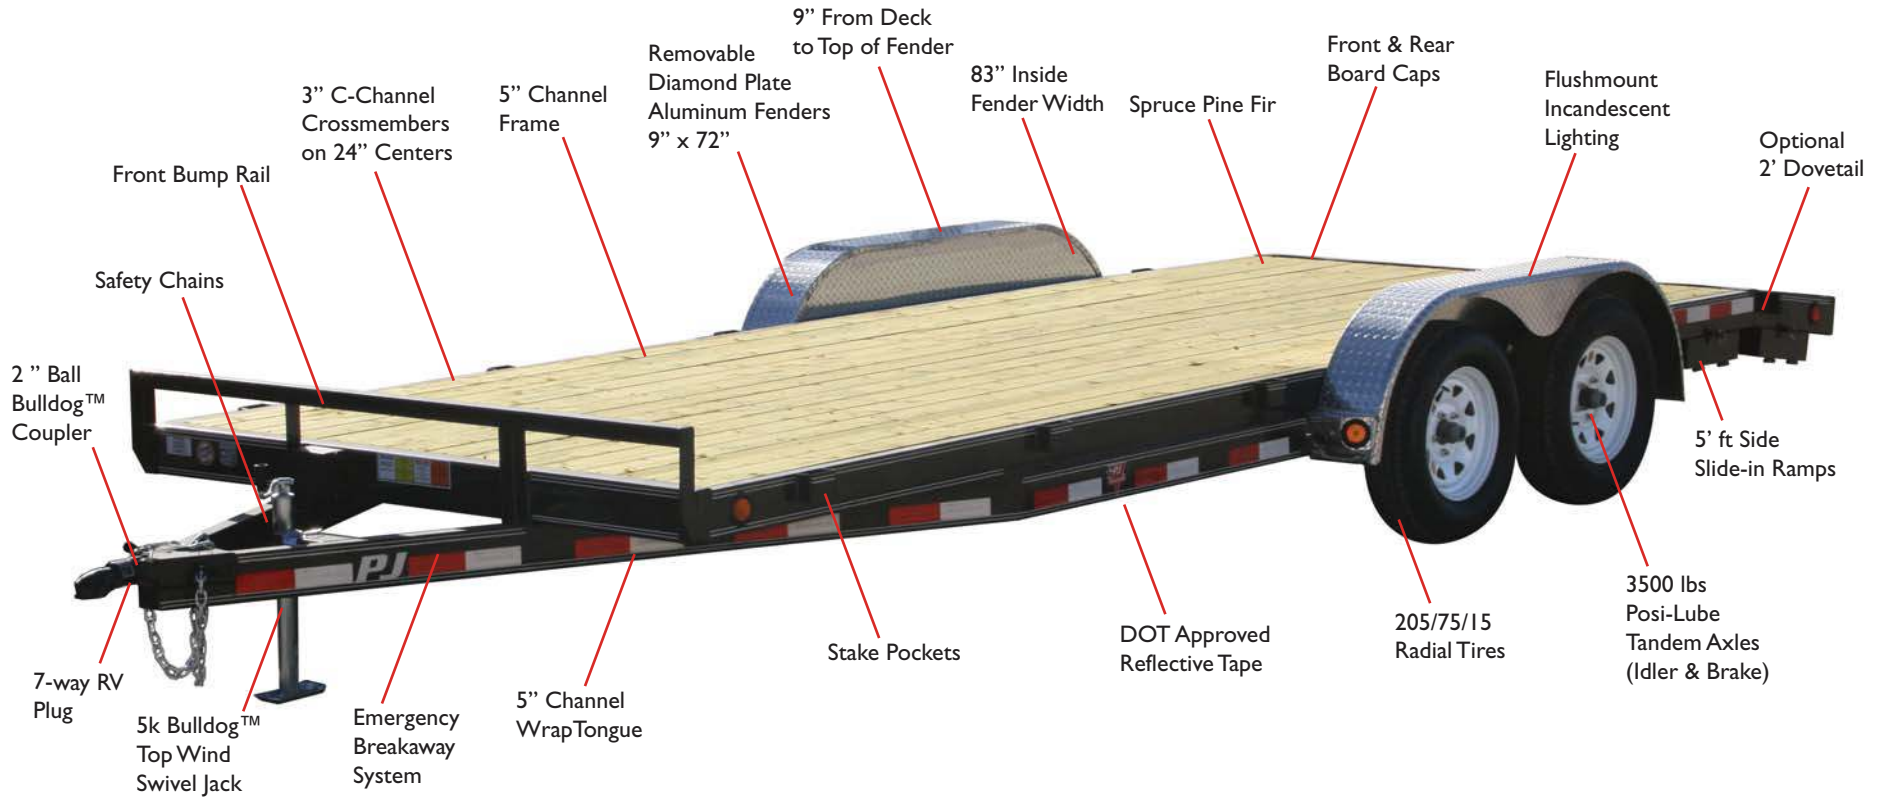

5" Channel Carhauler (C5)

Weight: 16' 1,850 lbs, 20' - 2,080 lbs
 Lengths Available: 14' - 22'
 Deck Height: 21"
 Deck Width: 83"
 GVWR: 7,000 lbs (3500 lbs axles)
 9,990 lbs (5200 lb axles)

Sherwin-Williams™ Powder Coat Finish
 We powder coat our entire frame & bed, top to bottom to ensure there are no exposed steel surfaces, to help prevent rust and corrosion.

Diamond Plate Fenders
 Our removable diamond plate fenders are simple to remove and lightweight for easy handling.

Premium Components
 Our 5" Channel Carhauler is equipped with a Top Wind Bulldog™ Jack, Bulldog™ Coupler, Posi-lube Axles, and Radial Tires at no additional cost.