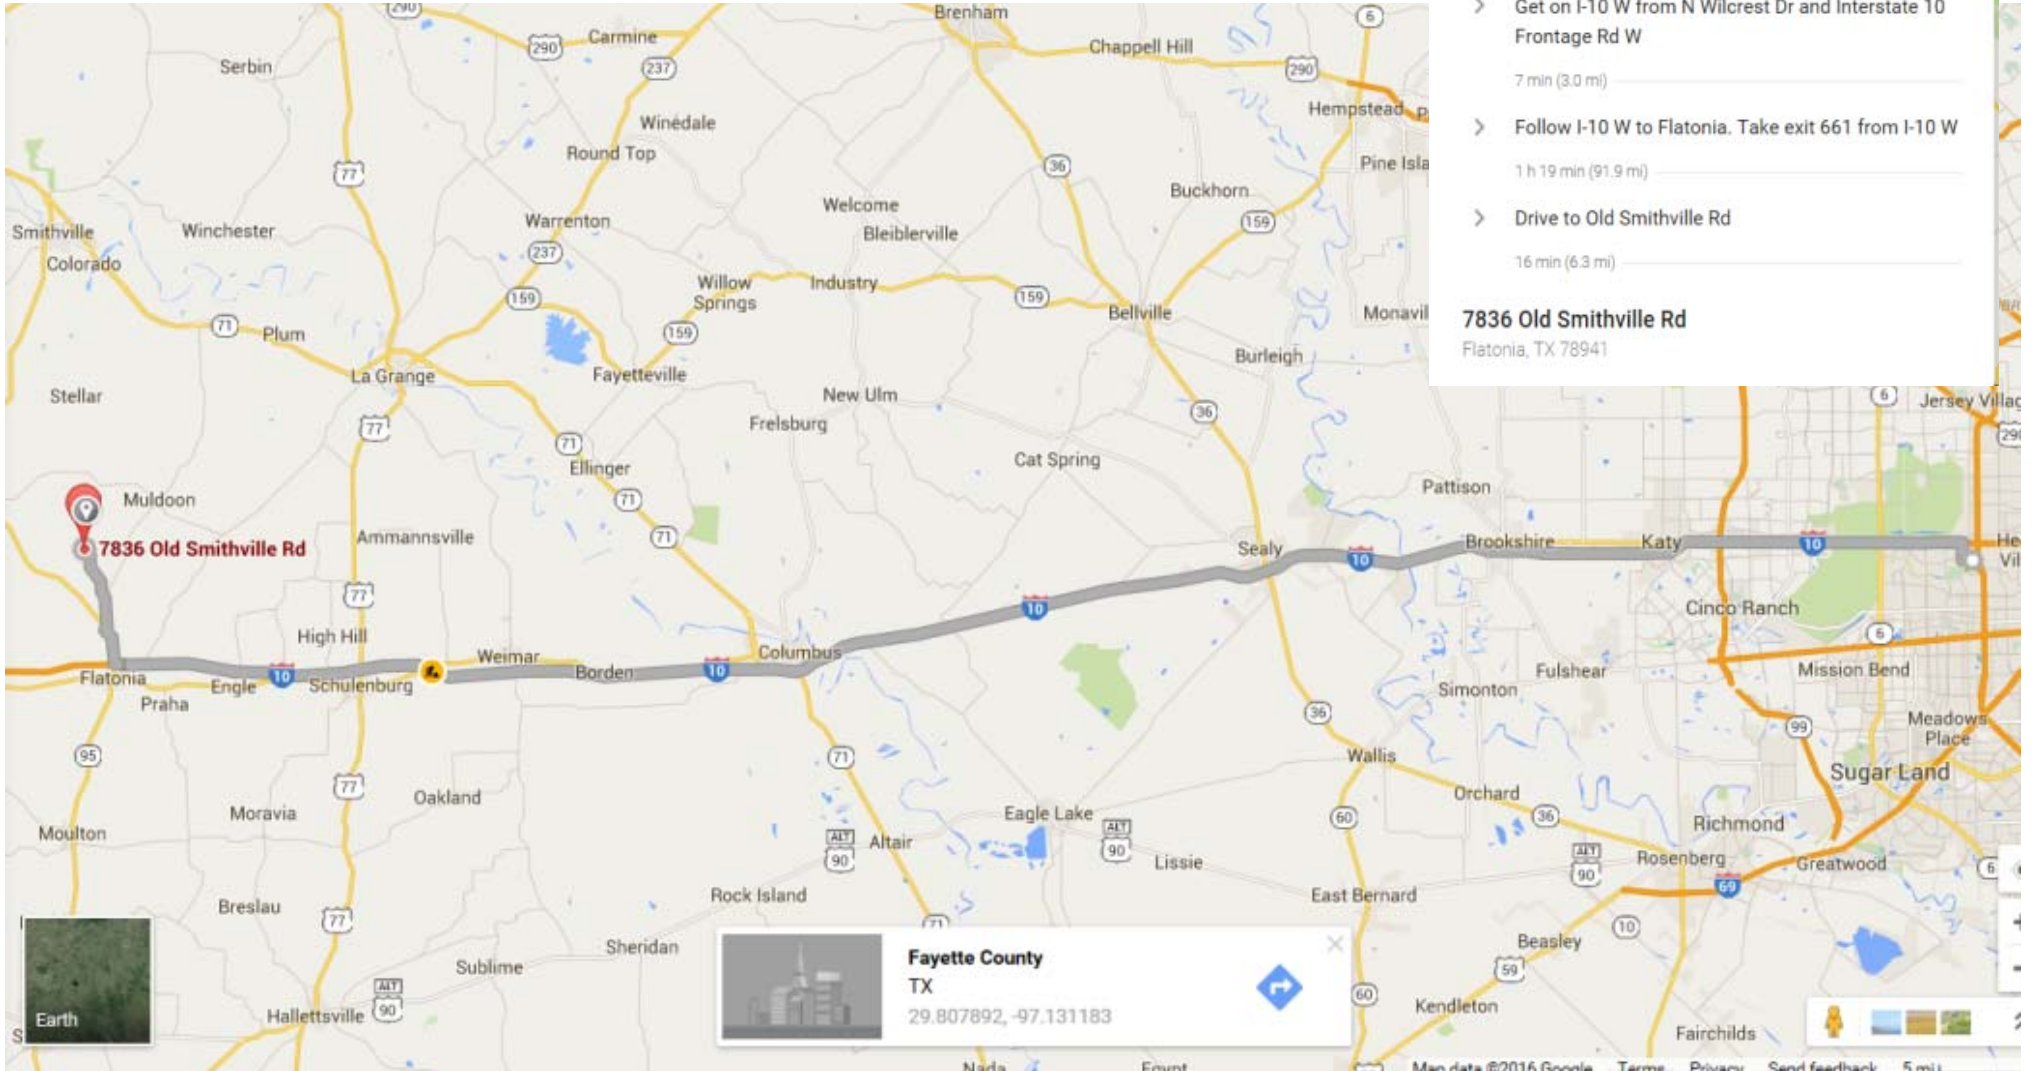

FICKES' "SARAREE RANCH"

← from 12955 Memorial Dr, Houston, TX 77024
to 7836 Old Smithville Rd, Flatonia, TX 78941

1 h 41 min (101 miles)

via I-10 W

1 h 37 min without traffic

12955 Memorial Dr

Houston, TX 77024

> Get on I-10 W from N Wilcrest Dr and Interstate 10 Frontage Rd W

7 min (3.0 mi)

> Follow I-10 W to Flatonia. Take exit 661 from I-10 W

1 h 19 min (91.9 mi)

> Drive to Old Smithville Rd

16 min (6.3 mi)

7836 Old Smithville Rd

Flatonia, TX 78941