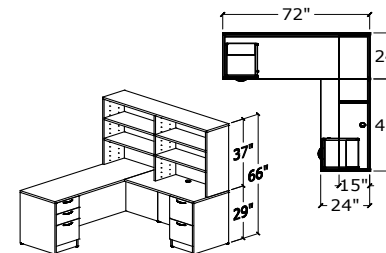

Typical #4

1	QS7224L/BBFF	CREDENZA	$1,427
1	QS4824ER/FFF/R	RETURN	$1,036
1	QS72HUT/BC37	HUTCH	$1,118
			$3,581
			TOTAL