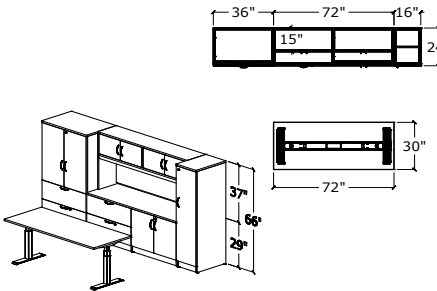

Typical #15

1	QSIHA7230/TD/2	HEIGHT ADJ	$1,650
1	QS3666LF/SC/24	STORAGE	$1,913
1	QS7224LF/SC	CREDENZA	$1,939
1	QS72HUTDO/37	HUTCH	$1,241
1	QS1666WD/R/24	STORAGE	$1,189
			$7,932
			TOTAL