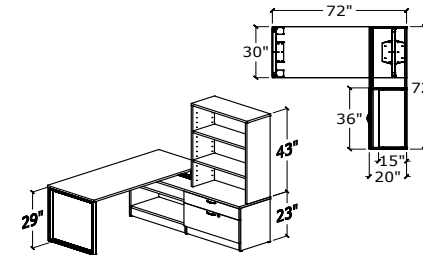

Typical #11

1	QS7230ER/OL	RUN OFF	$952
1	QSMETALRISER	RISER	$175
1	QS7220D/OP/LF/BB/R/23	HUTCH	$1,469
1	QS36HUT/BC37	HUTCH	$583
			$3,179
			TOTAL