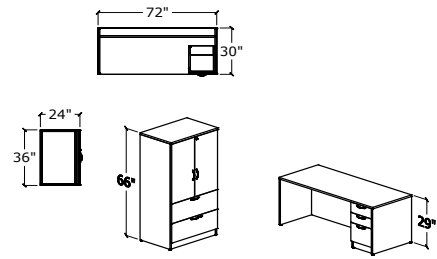

Typical #13

1	QS7230R/BBFF	DESK	$1,482
1	QS3666LF/SC/24	STORAGE	$1,913
			$3,395
			TOTAL