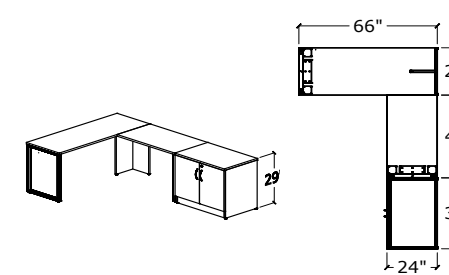

Typical #20

1	QS7230/RE/EG/OL	DESK	$1,049
1	QS4224ER/OL	RUN OFF	$797
1	QS3624SC	STORAGE	$917
			$2,763
			TOTAL