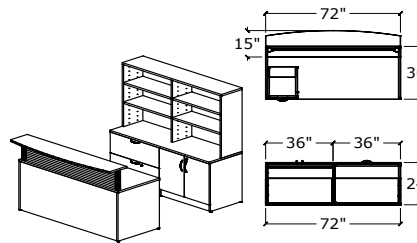

Typical #12

1	QS7230L/BBFF/FLM	DESK	$1,482
1	QS72POST/TRANS	PANEL	$896
1	QS7224LF/SC	STORAGE	$1,939
1	QS72HUT/BC37	HUTCH	$1,118
			$5,435
			TOTAL

* - For reception style flush modesty panel add /FLM to the end of desk code