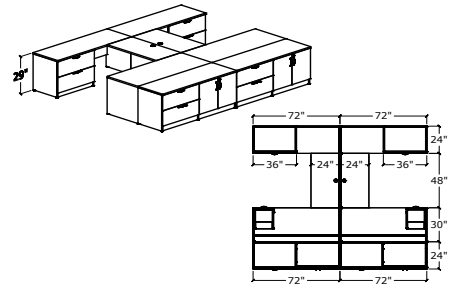

Typical #24

1	QS7230R/BBFF	DESK	$1,482
1	QS7230L/BBFF	DESK	$1,482
2	QS4824CT	BRIDGE	$926
1	QS7224L/LF	CREDENZA	$1,559
1	QS7224R/LF	CREDENZA	$1,559
2	QS7224LF/SC	STORAGE	$3,878
			$10,886
			TOTAL