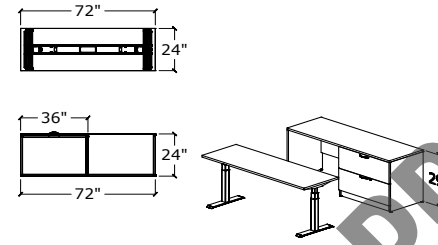

Typical #9

1	QSH7224/TD/2	HEIGHT ADJ	$1,635
1	QS7224R/LF	CREDENZA	$1,559
			$3,194
			TOTAL