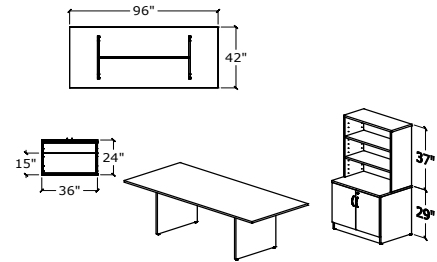

* - For reception style flush modesty panel add /FLM to the end of desk code

Typical #13

1	QS7230R/BBFF	DESK	\$1,482
1	QS3666LF/SC/24	STORAGE	\$1,913
			\$3,395
			TOTAL

Typical #18

2	QS6030ER/OL	RUN OFF	\$1,832
2	QSMETALRISER	RISER	\$350
1	QS7220D/OP/LF/BB/L/23	CREDENZA	\$1,469
1	QS7220D/OP/LF/BB/R/23	CREDENZA	\$1,469
			\$5,120
			TOTAL