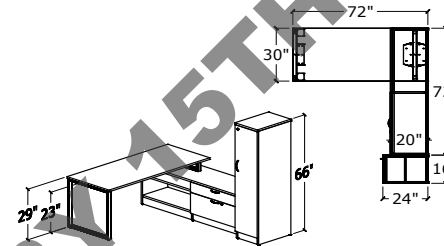

Typical #10

1	QS7230ER/OL	RUN OFF	$952
1	QSMETALRISER	RISER	$175
1	QS7220D/OP/LF/BB/R/23	HUTCH	$1,469
1	QS1666WD/R/24	STORAGE	$1,189
			$3,785
			TOTAL