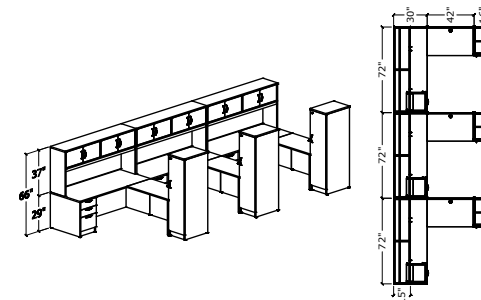

Typical #21

3	QS7230L/BBFF	DESK	$4,446
3	QS4224ER/OP/R	RETURN	$1,737
3	QS1666WD/R/24	STORAGE	$3,567
3	QS72HUTDO37	HUTCH	$3,723
			$13,473
			TOTAL