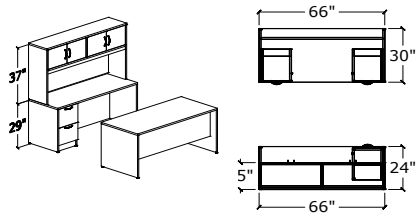

Typical #5

1	QS6630D/BF/BF	DESK	$1,258
1	QS6624L/FFF	CREDENZA	$1,389
1	QS66HUTDO/37	HUTCH	$1,172
			$3,819
			TOTAL