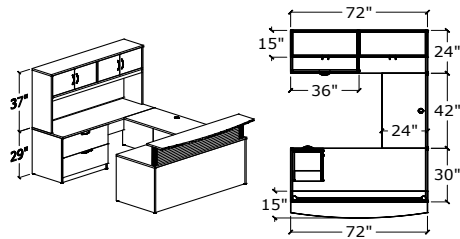

Typical #23

1	QS7230R/BBFF/FLM	DESK	$1,482
1	QS4224CT	BRIDGE	$447
1	QS7224L/LF	CREDENZA	$1,559
1	QS72HUTDO/37	HUTCH	$1,241
1	QS72POST/TRANS	PANEL	$896
			$5,625
			TOTAL

* - For reception style flush modesty panel add /FLM to the end of desk code