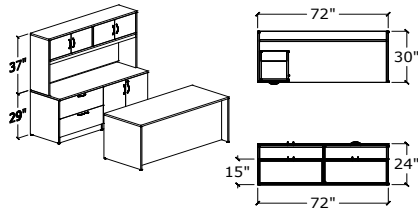

Typical #6

1	QS7230L/BBFF	DESK	$1,482
1	QS7224LF/SC	STORAGE	$1,939
1	QS72HUTDO/37	HUTCH	$1,241
			$4,662
			TOTAL