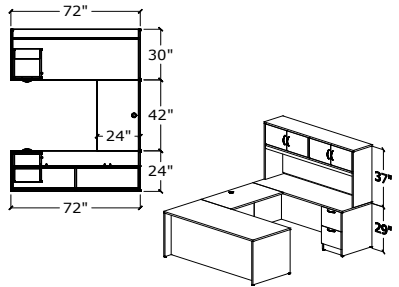

Typical #7

1	QS7230L/BBFF	DESK	$1,482
1	QS4224CT	BRIDGE	$447
1	QS7224R/FFF	CREDENZA	$1,427
1	QS72HUTDO/37	HUTCH	$1,241
			$4,597
			TOTAL