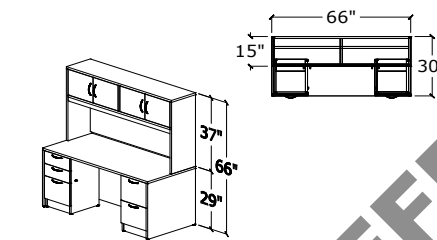

Typical #16

1	QS6630D/BBFF/FFF	DESK	$1,782
1	QS66HUTDO/37	HUTCH	$1,172
			$2,954
			TOTAL