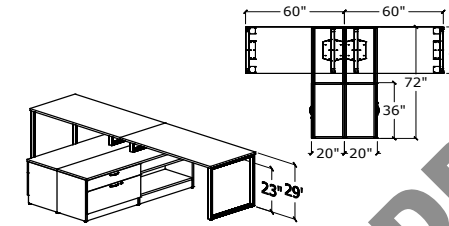

Typical #18

2	QS6030ER/OL	RUN OFF	$1,832
2	QSMETALRISER	RISER	$350
1	QS7220D/OP/LF/BB/L/23	CREDENZA	$1,469
1	QS7220D/OP/LF/BB/R/23	CREDENZA	$1,469
			$5,120
			TOTAL