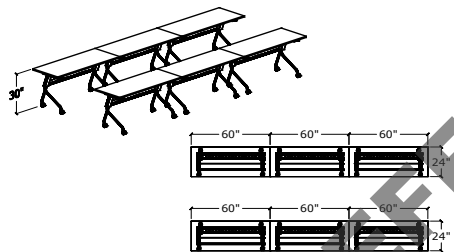

Typical #25

6	QS6024/NS	TABLE	$5,550
			$5,754
			TOTAL

QTY 1 = $925List