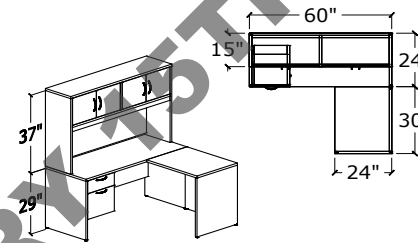

Typical #2

1	QS6024L/BF	DESK	$882
1	QS3024ER/OP/R	RETURN	$440
1	QS60HUTDO/37	HUTCH	$1,142
			$2,464
			TOTAL