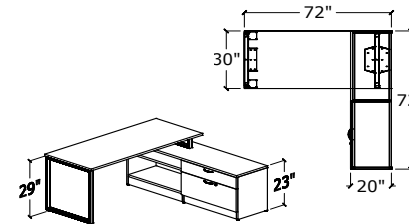

Typical #3

1	QS7230ER/OL	RUN OFF	$952
1	QS7220D/OP/LF/BB/R/23	CREDENZA	$1,469
1	METALRISER	RISER	$175
			$2,596
			TOTAL