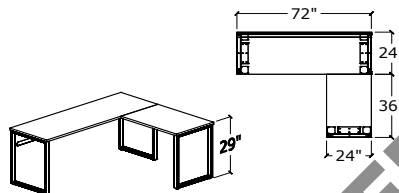

Typical #8

1	QSREOL3072/MB	DESK	$1,259
1	QS3624ER/OL	RUN OFF	$776
			$2,035
			TOTAL