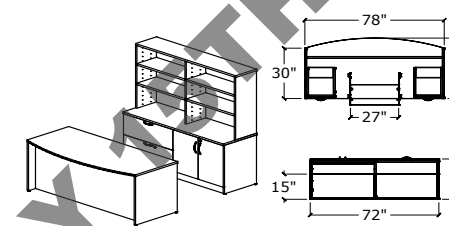

Typical #19

1	QS7836BWD/BBFF/FFF	DESK	$2,248
1	QSIKB27	KEYBOARD	$148
1	QS7224LF/SC	STORAGE	$1,939
1	QS72HUT/BC/37	HUTCH	$1,118
			$5,454
			TOTAL