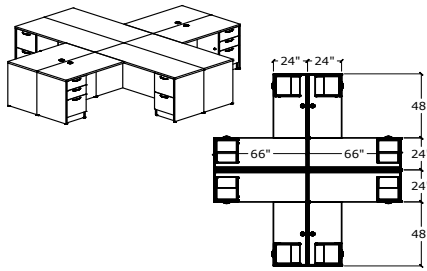

Typical #22

2	QS6624L/FFF	DESK	$2,778
2	QS6624R/FFF	DESK	$2,778
2	QS4824ER/BBFF/R	RETURN	$2,072
2	QS4824ER/BBFF/L	RETURN	$2,072
			$9,700
			TOTAL