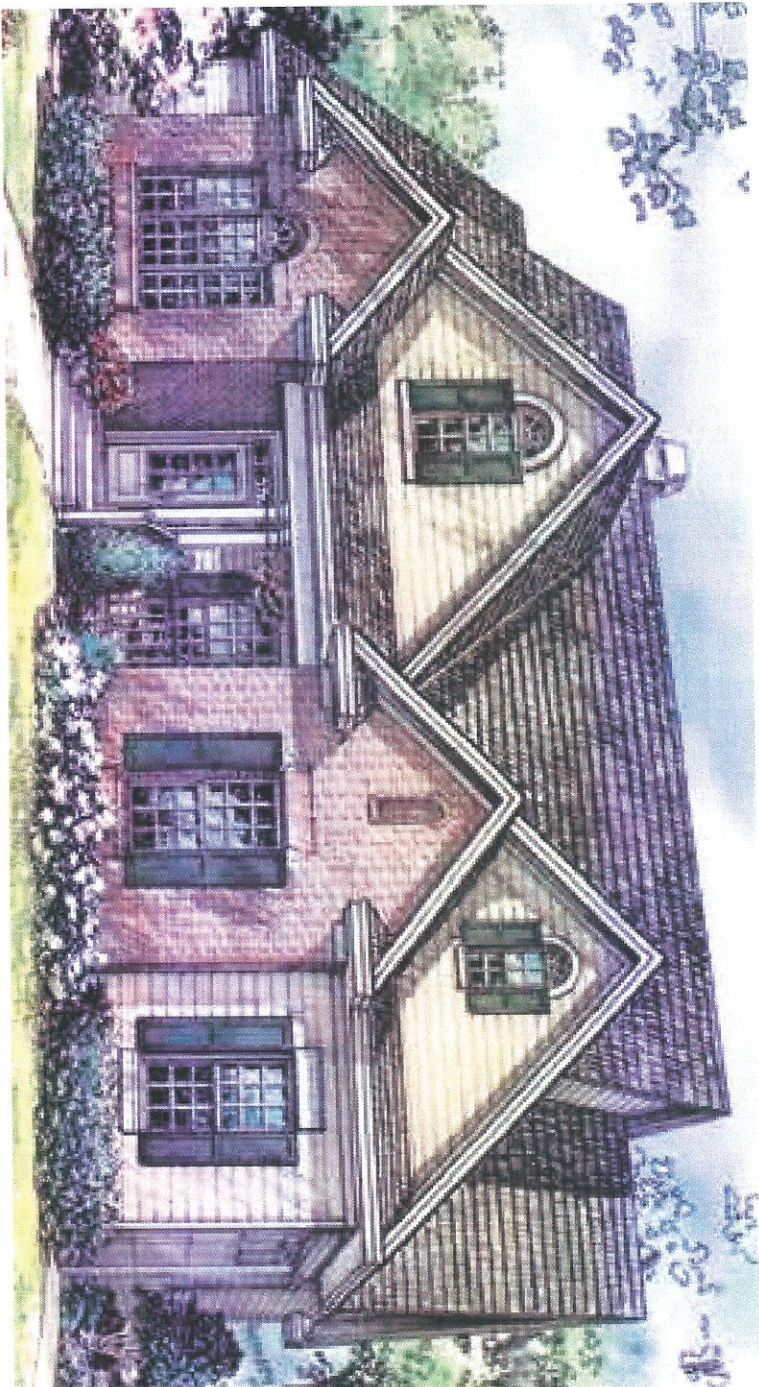

# *Peltier Builders, Inc.*

2054 CR 220 • Angleton, Texas 77515  
(979) 849-4418 • (979) 299-6651

2060 square feet of Living Area

**Elevation**

*All pricing, plans and features are subject to change without notice*