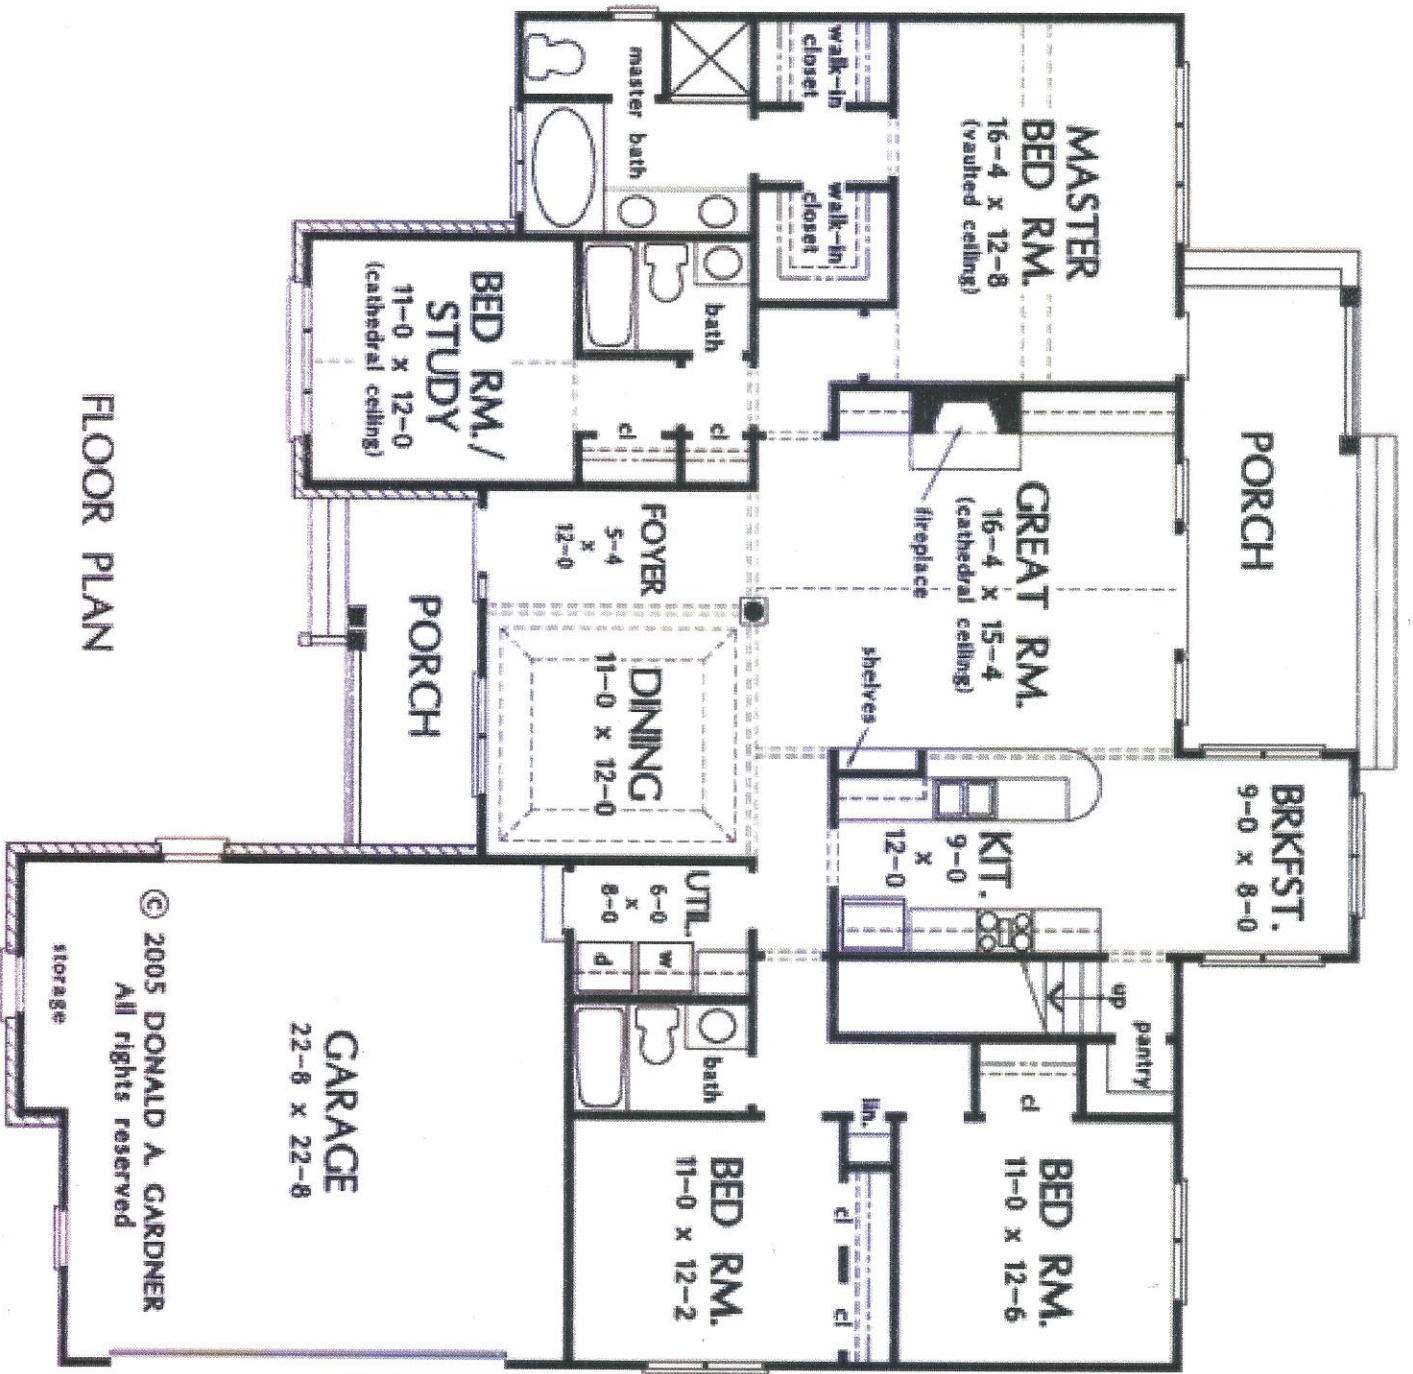

# *Peltier Builders, Inc.*

2054 CR 220 • Angleton, Texas 77515  
(979) 849-4418 • (979) 299-6651

2060 square feet of Living Area

**Elevation**

*All pricing, plans and features are subject to change without notice*

FLOOR PLAN

© 2005 DONALD A. GARDNER  
All rights reserved