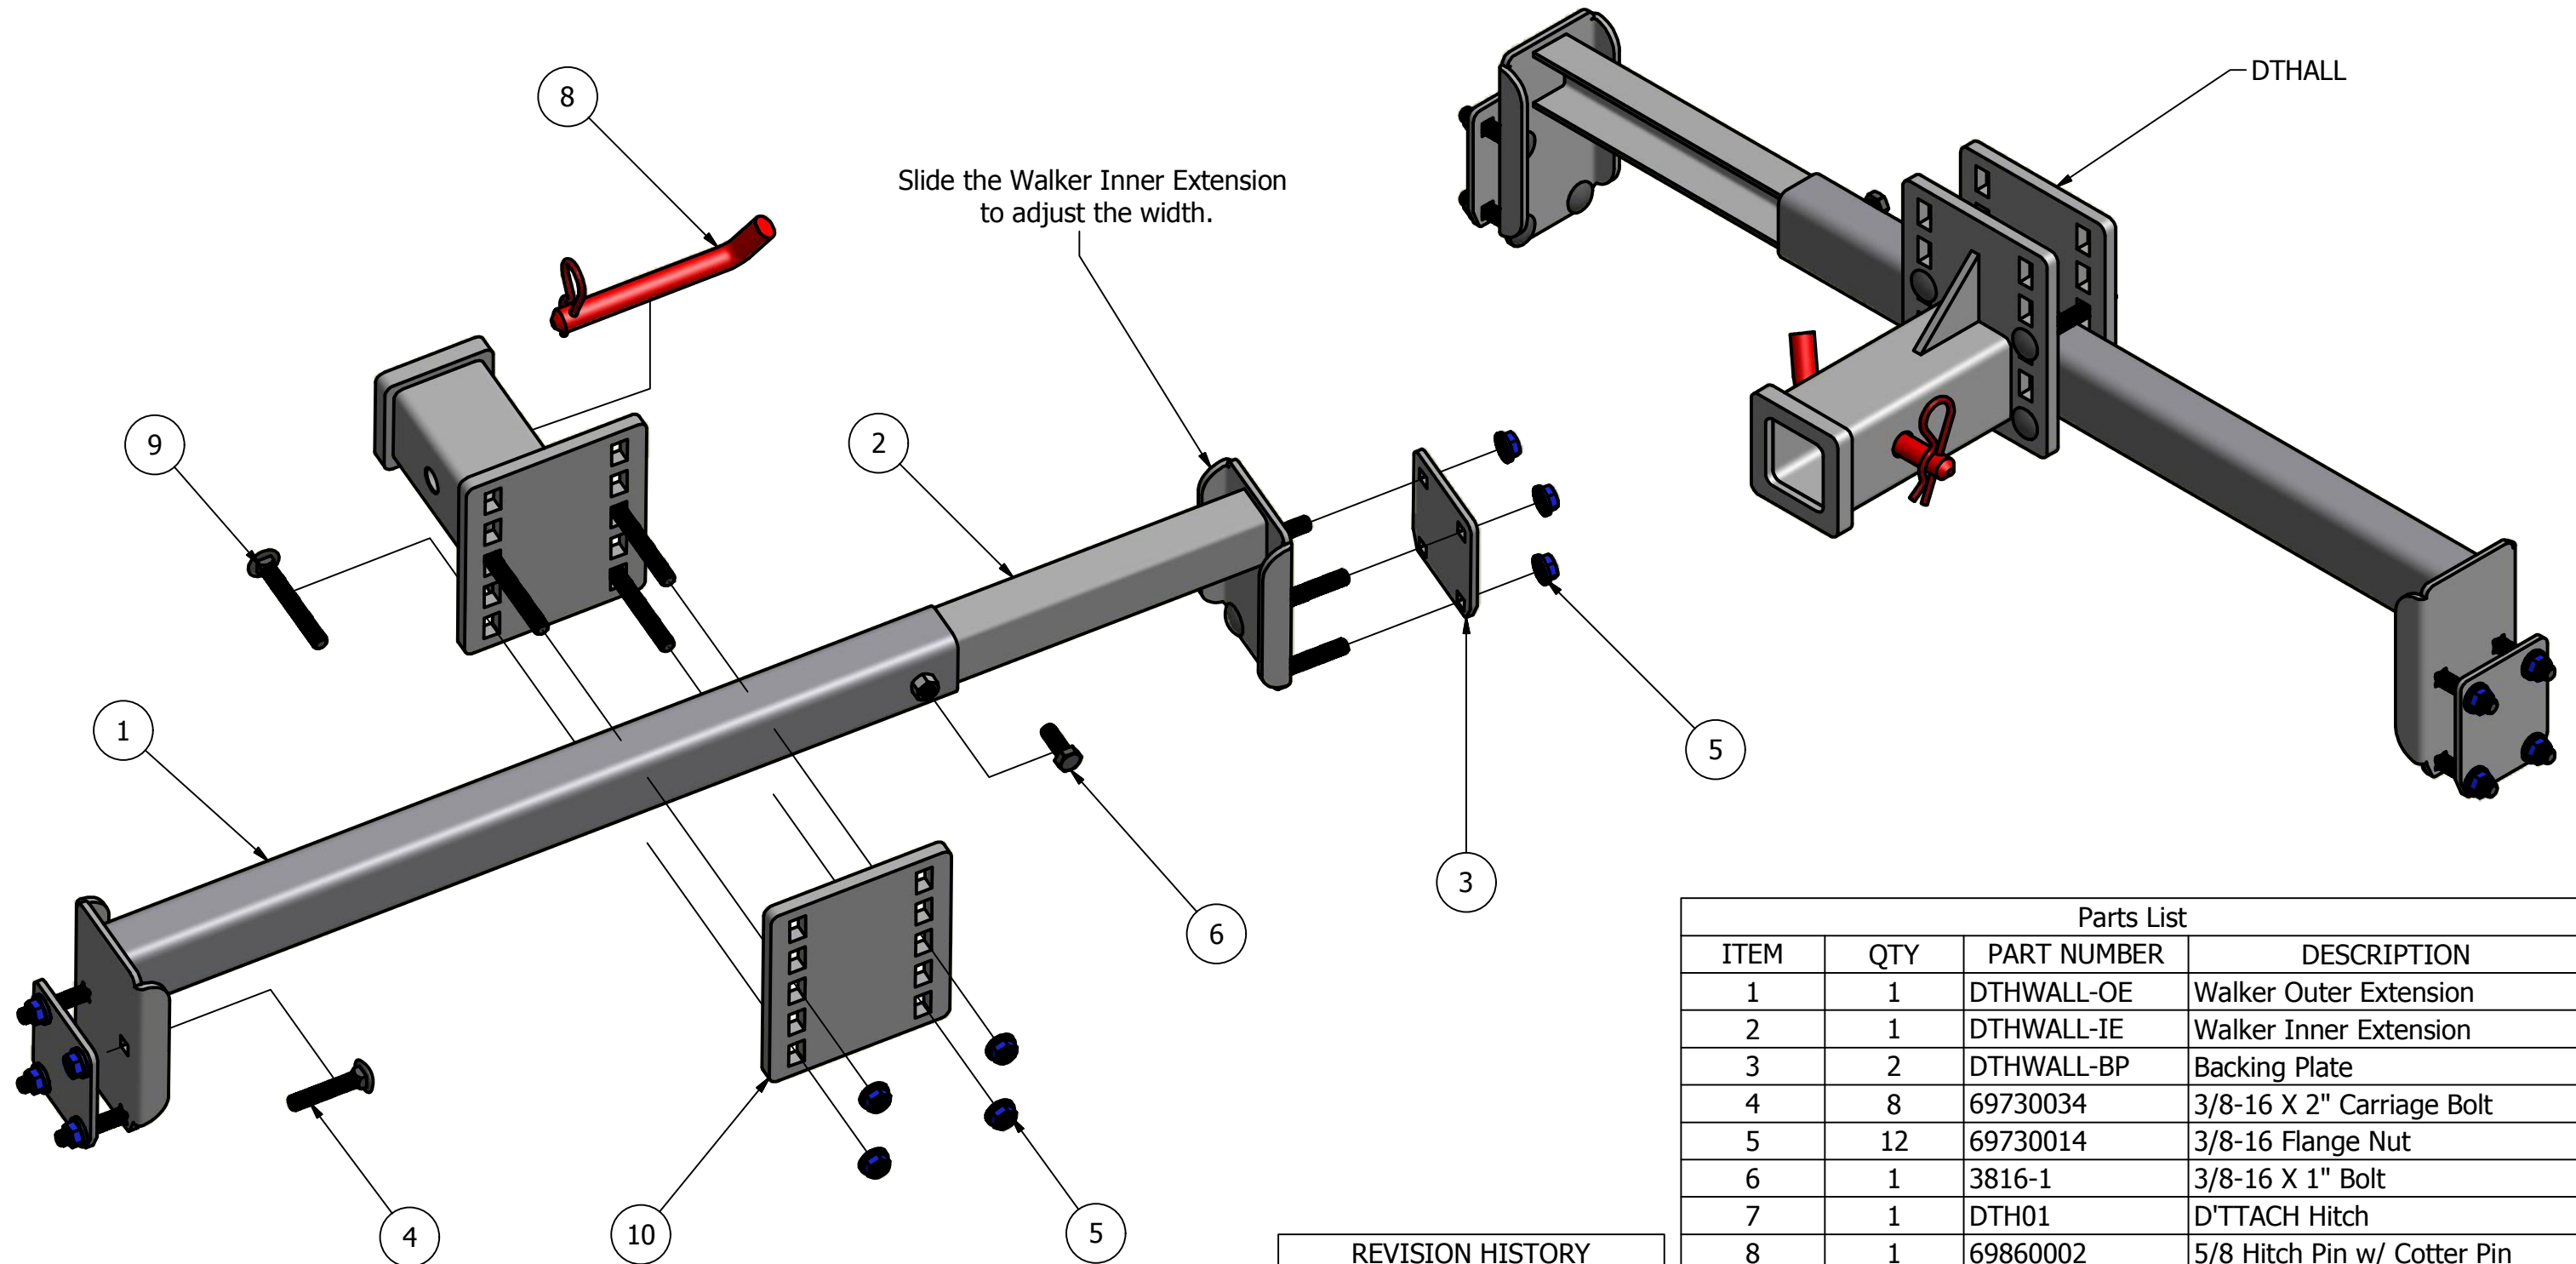

# Walker Hitch

Part Number: DTHWALL

NOTE: Fits Walker 36"-52" GHS (Includes DTHALL)

Parts List			
ITEM	QTY	PART NUMBER	DESCRIPTION
1	1	DTHWALL-OE	Walker Outer Extension
2	1	DTHWALL-IE	Walker Inner Extension
3	2	DTHWALL-BP	Backing Plate
4	8	69730034	3/8-16 X 2" Carriage Bolt
5	12	69730014	3/8-16 Flange Nut
6	1	3816-1	3/8-16 X 1" Bolt
7	1	DTH01	D'TTACH Hitch
8	1	69860002	5/8 Hitch Pin w/ Cotter Pin
9	4	69860007	3/8-16 X 3" Carriage Bolt
10	1	DTHBP	D'TTACH Hitch Back Plate